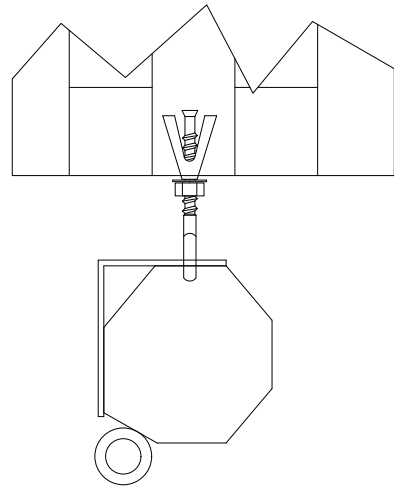

Mounting Methods

Wall Mounting

Ceiling Mounting

Mounting Bracket on Housing

Triton Manual Pull-Down
Screen 135" 16:9

Product Model: EV-M-135-1.2

not to scale

Page 2 of 2