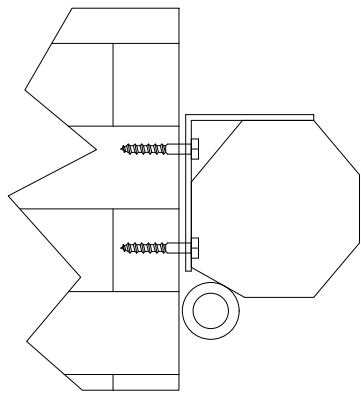

Mounting Methods

Wall Mounting

Ceiling Mounting

Mounting Bracket on Housing

Triton Manual Pull-Down
Screen 135" 16:9

Product Model: EV-M-135-1.2

not to scale

Page 2 of 2

5 4 3 2 1

C

C

B

B

A

A

5 4 3 2 1