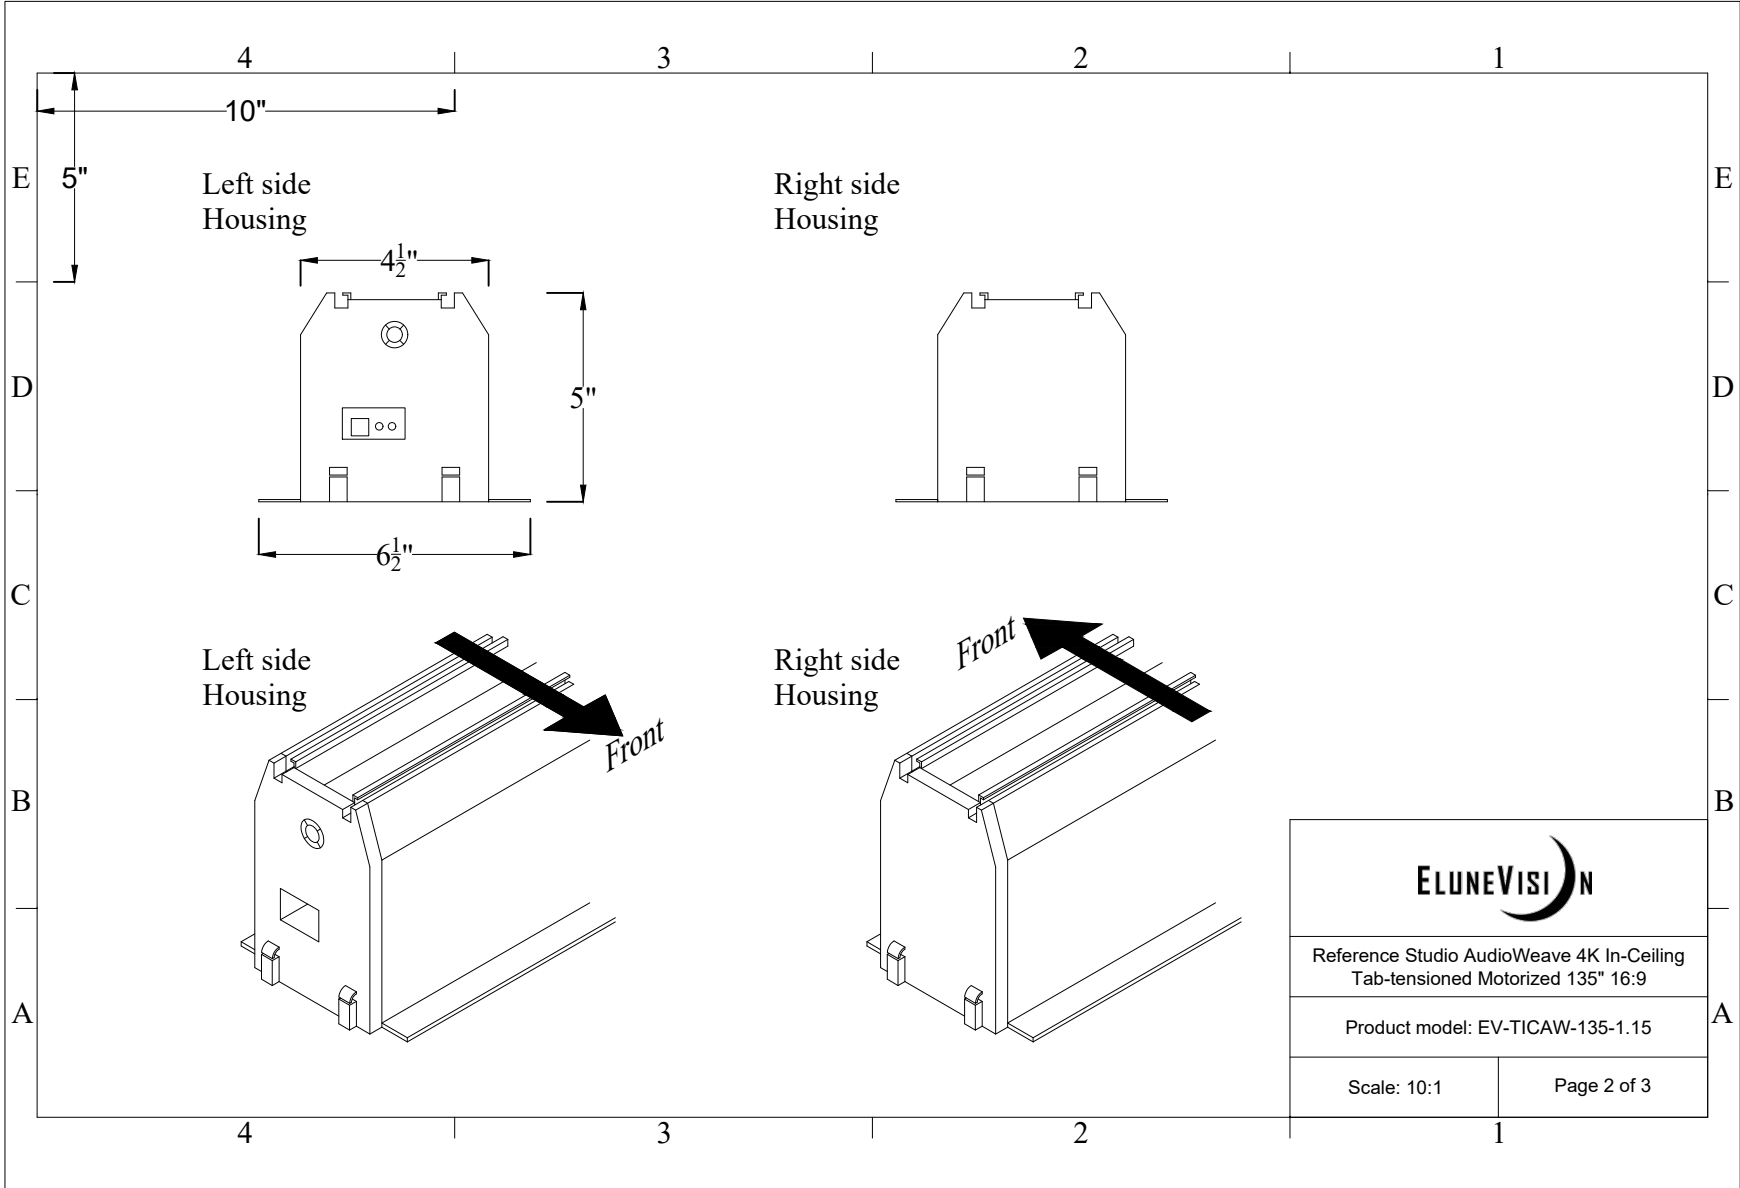

Title: Reference Studio 4k In-Ceiling  
Tab-tensioned Motorized 135" 16:9

Product model: EV-TIC-135-1.0

Scale: 1:1

Page 1 of 3

Reference Studio AudioWeave 4K In-Ceiling  
Tab-tensioned Motorized 135" 16:9

Product model: EV-TICAW-135-1.15

Scale: 10:1

Page 2 of 3