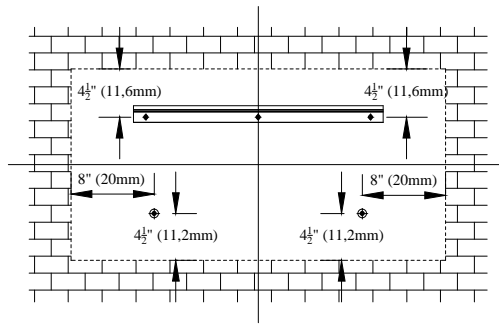

LED Lighting Kit

Mounting Diagram

Mounting Brackets

Support Magnets

Support magnets are designed for users to keep their screens completely parallel to the wall they are mounted on. It can also be used to make the screen vertical when the user's wall is not flat.

Title: Aurora NanoEdge LED Fixed Frame 100" 16:9

Product model: EV-ZL-100-1.3

Not to Scale
Not to Proportion

Page 3 of 3