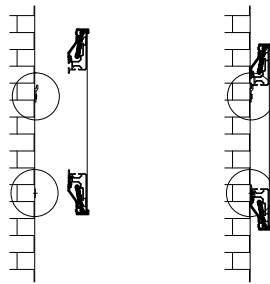

LED Lighting Kit

Mounting Diagram

Mounting Brackets

Support Magnets

Support magnets are designed for users to keep their screens completely parallel to the wall they are mounted on. It can also be used to make the screen vertical when the user's wall is not flat.

Title: Aurora NanoEdge LED Fixed Frame 100" 16:9

Product model: EV-ZL-100-1.3

Not to Scale
Not to Proportion

Page 3 of 3