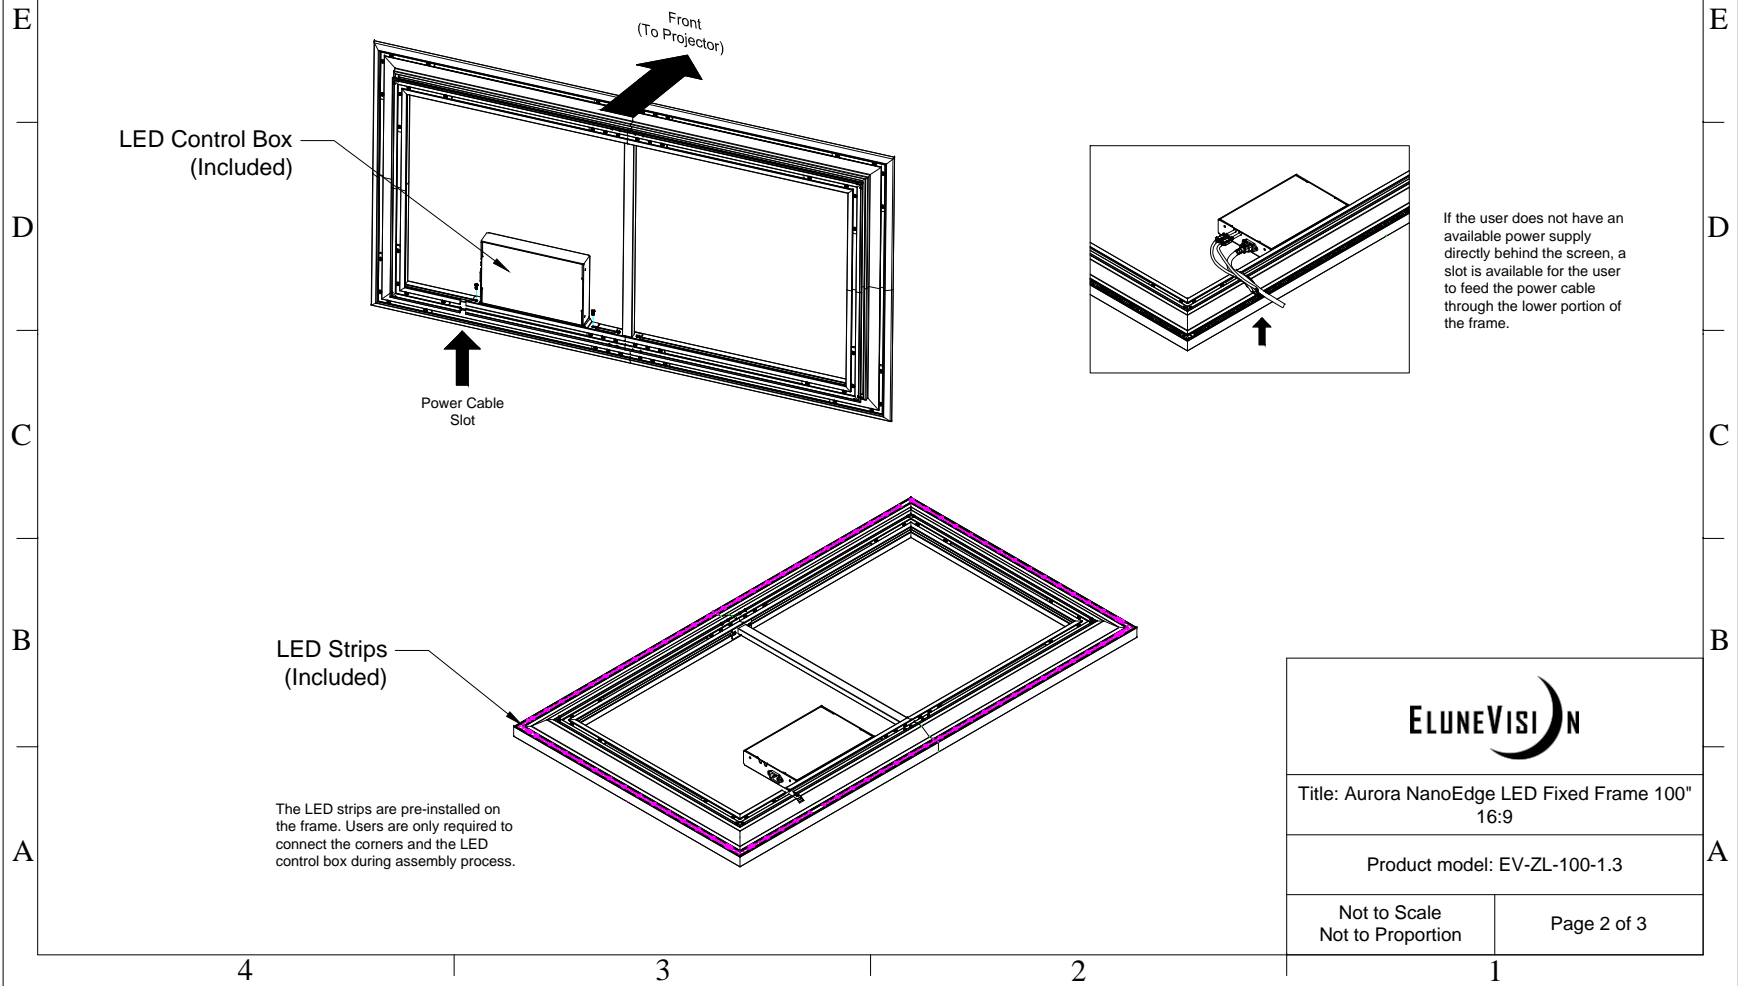

LED Lighting Kit

Mounting Diagram

Mounting Brackets

Support Magnets

Support magnets are designed for users to keep their screens completely parallel to the wall they are mounted on. It can also be used to make the screen vertical when the user's wall is not flat.

Title: Aurora NanoEdge LED Fixed Frame 100" 16:9

Product model: EV-ZL-100-1.3

Not to Scale
Not to Proportion

Page 3 of 3