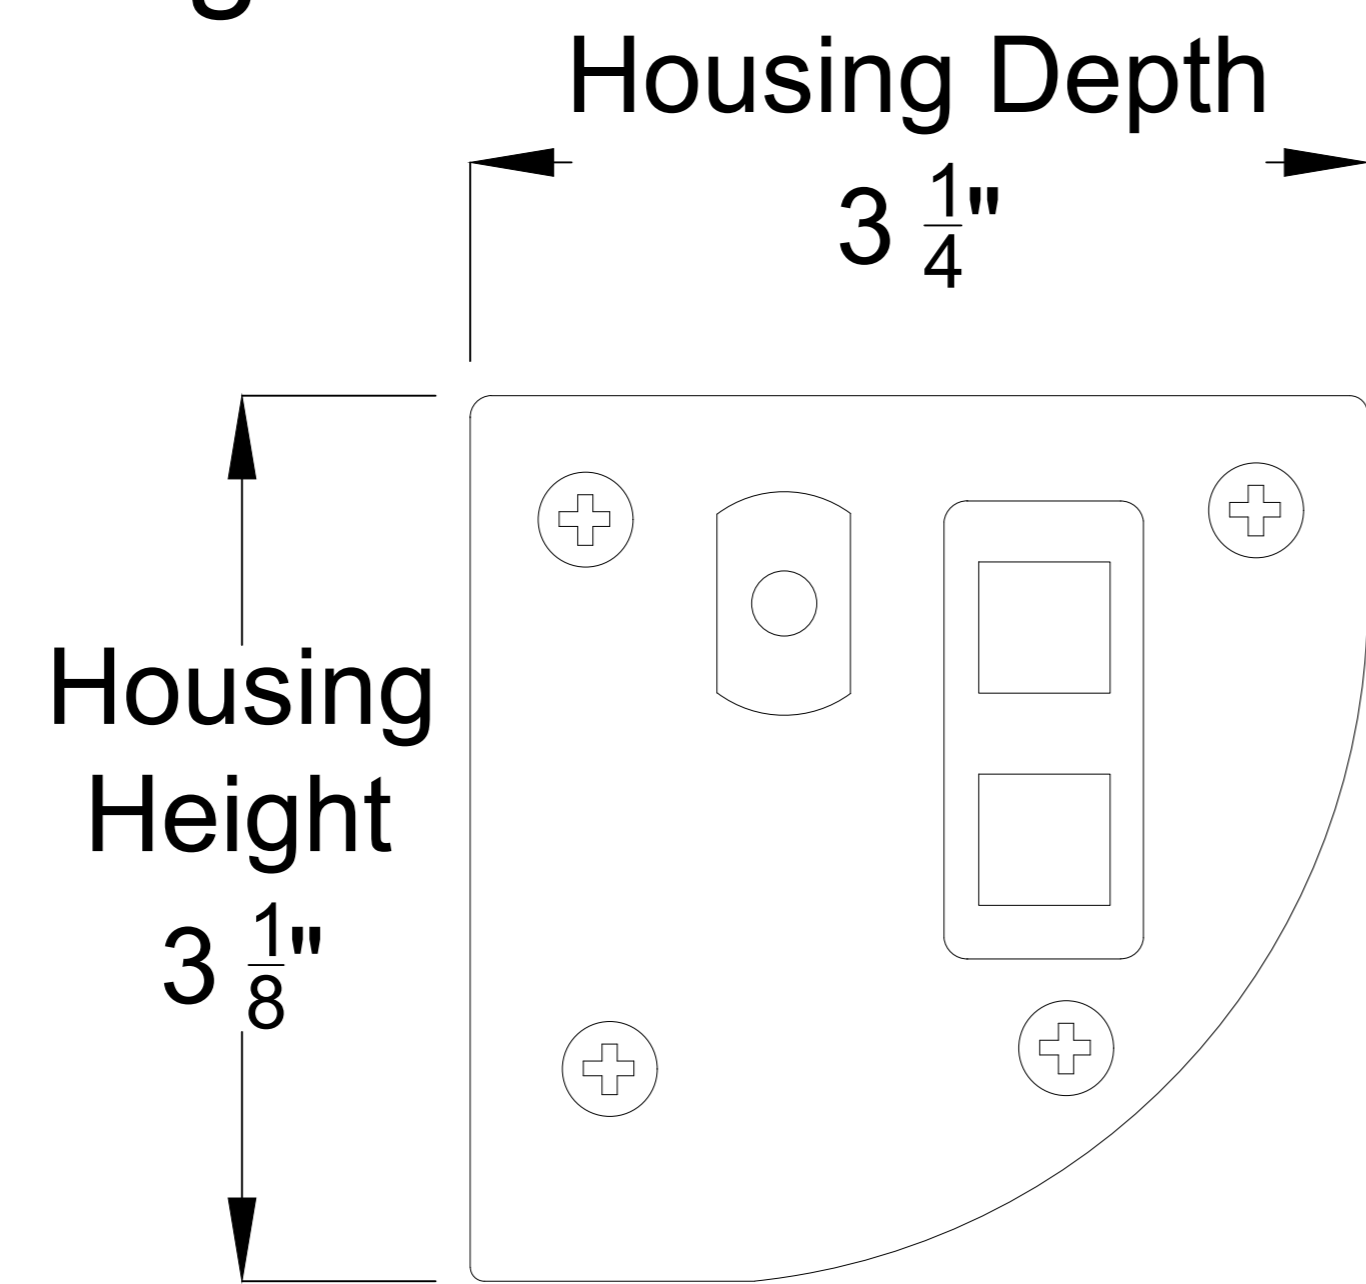

Left Housing View

Left Side Detail

Mounting Diagrams

Wall Mounting

Ceiling Mounting

Title: Luna Motorized Screen
106" 16:9

Product Model: EV-E-106-1.2

not to scale