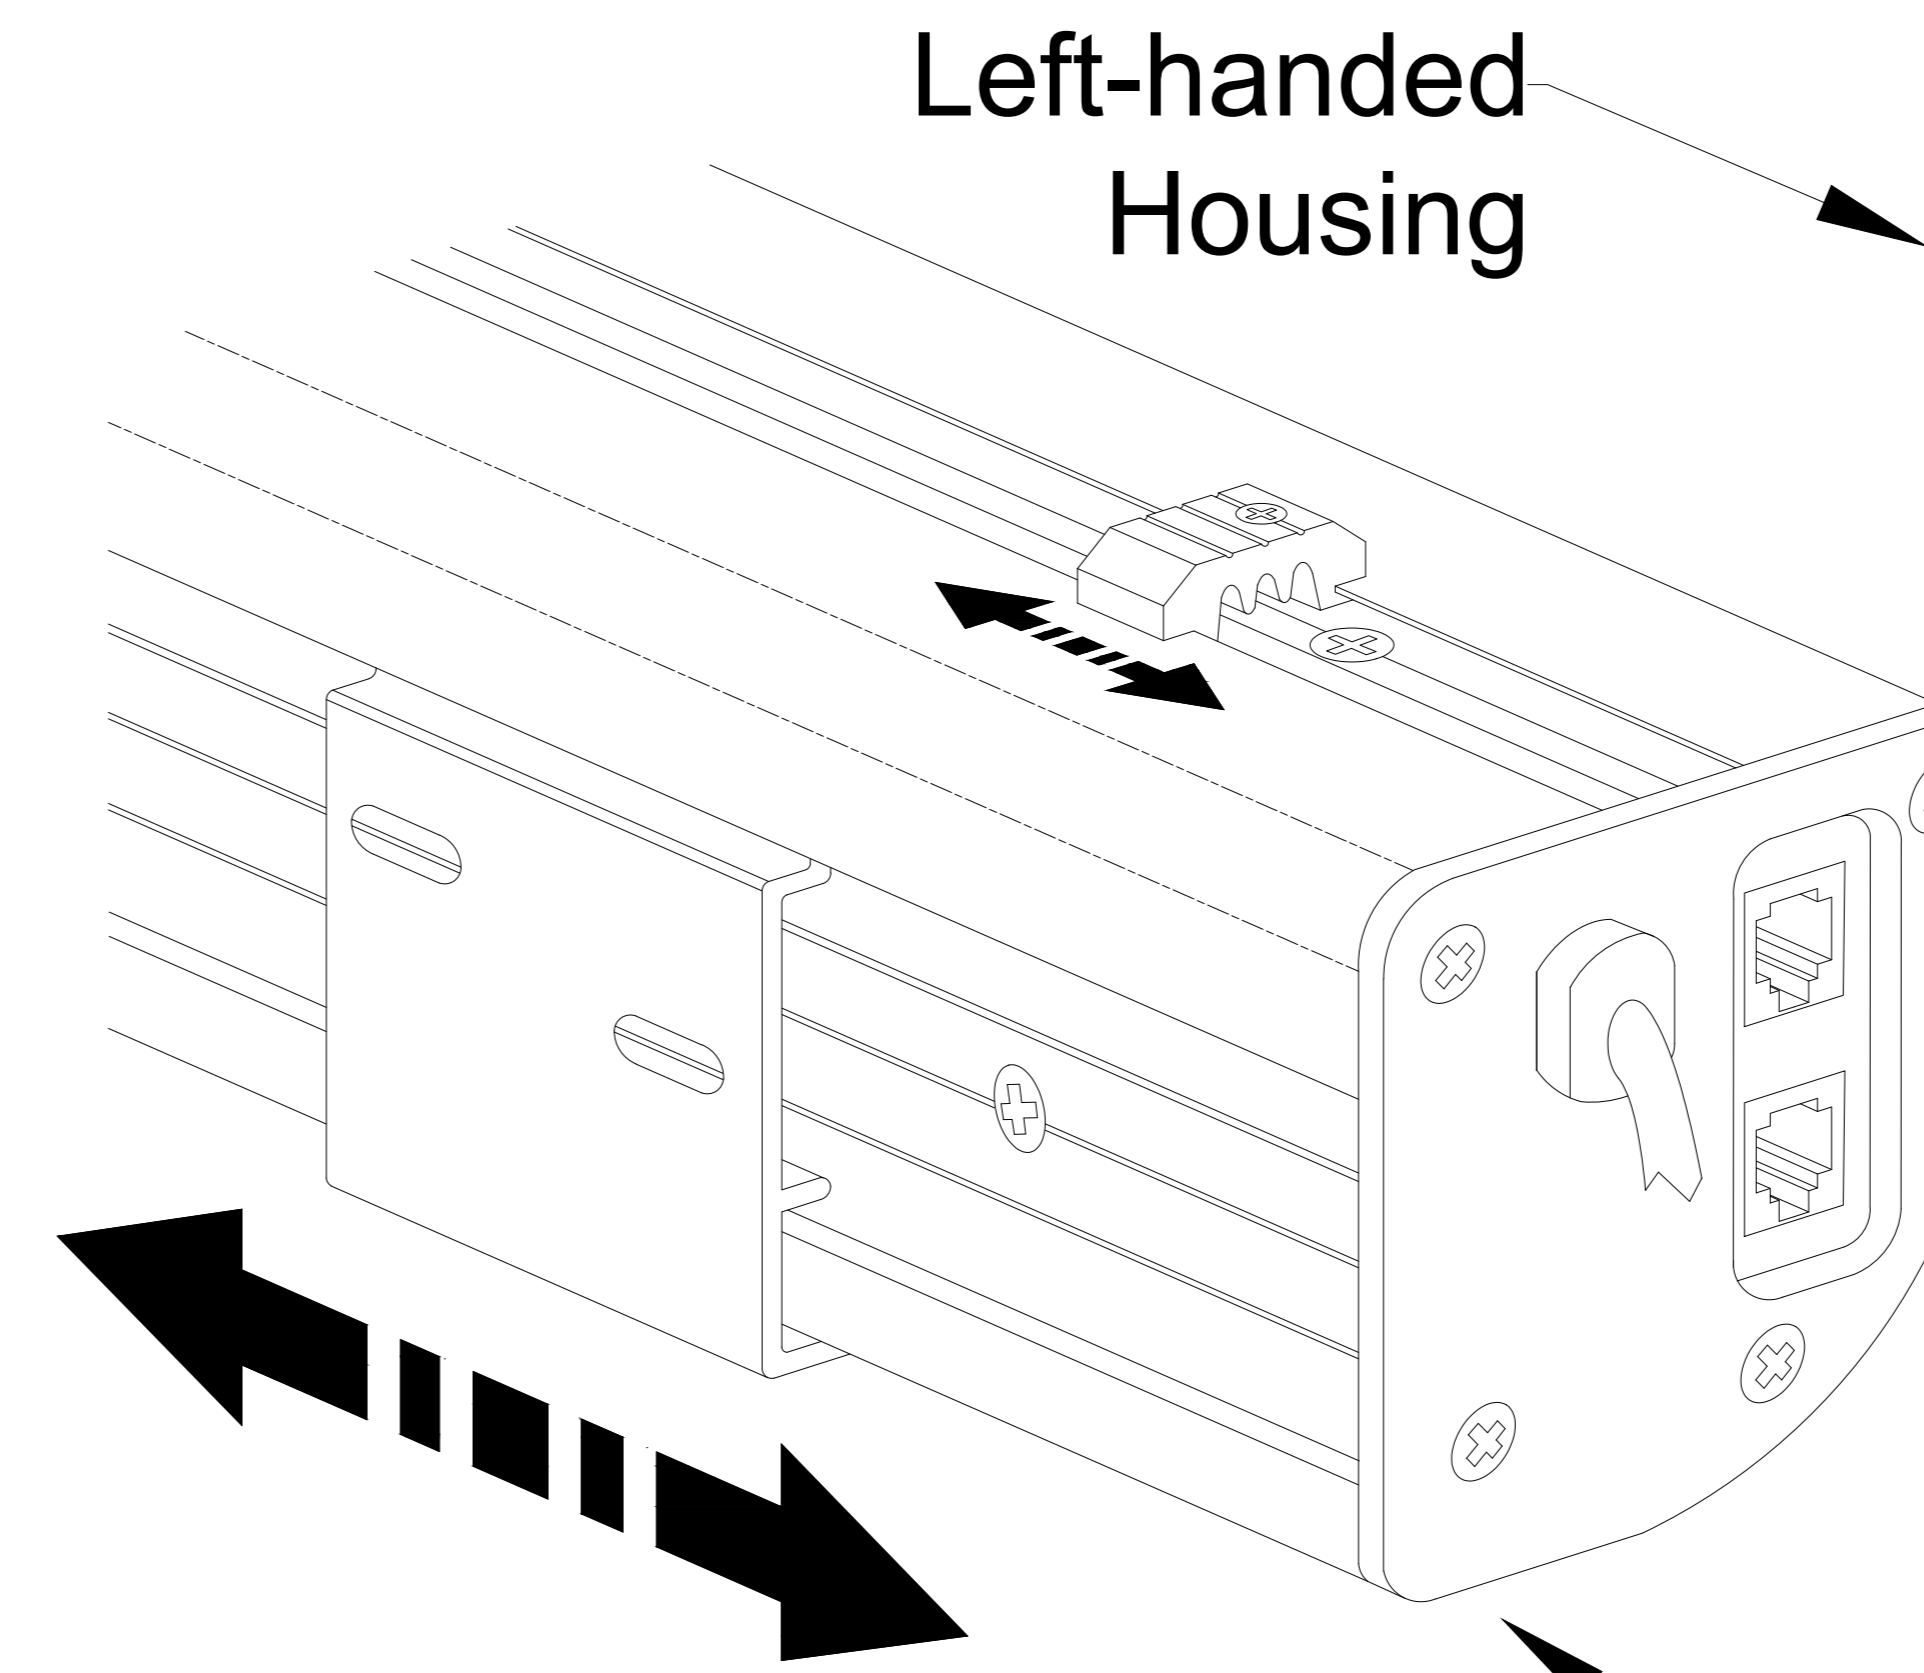

Left Housing View

Left Side Detail

Mounting Diagrams

Wall Mounting

Ceiling Mounting

Title: Luna Motorized Screen
106" 16:9

Product Model: EV-E-106-1.2

not to scale