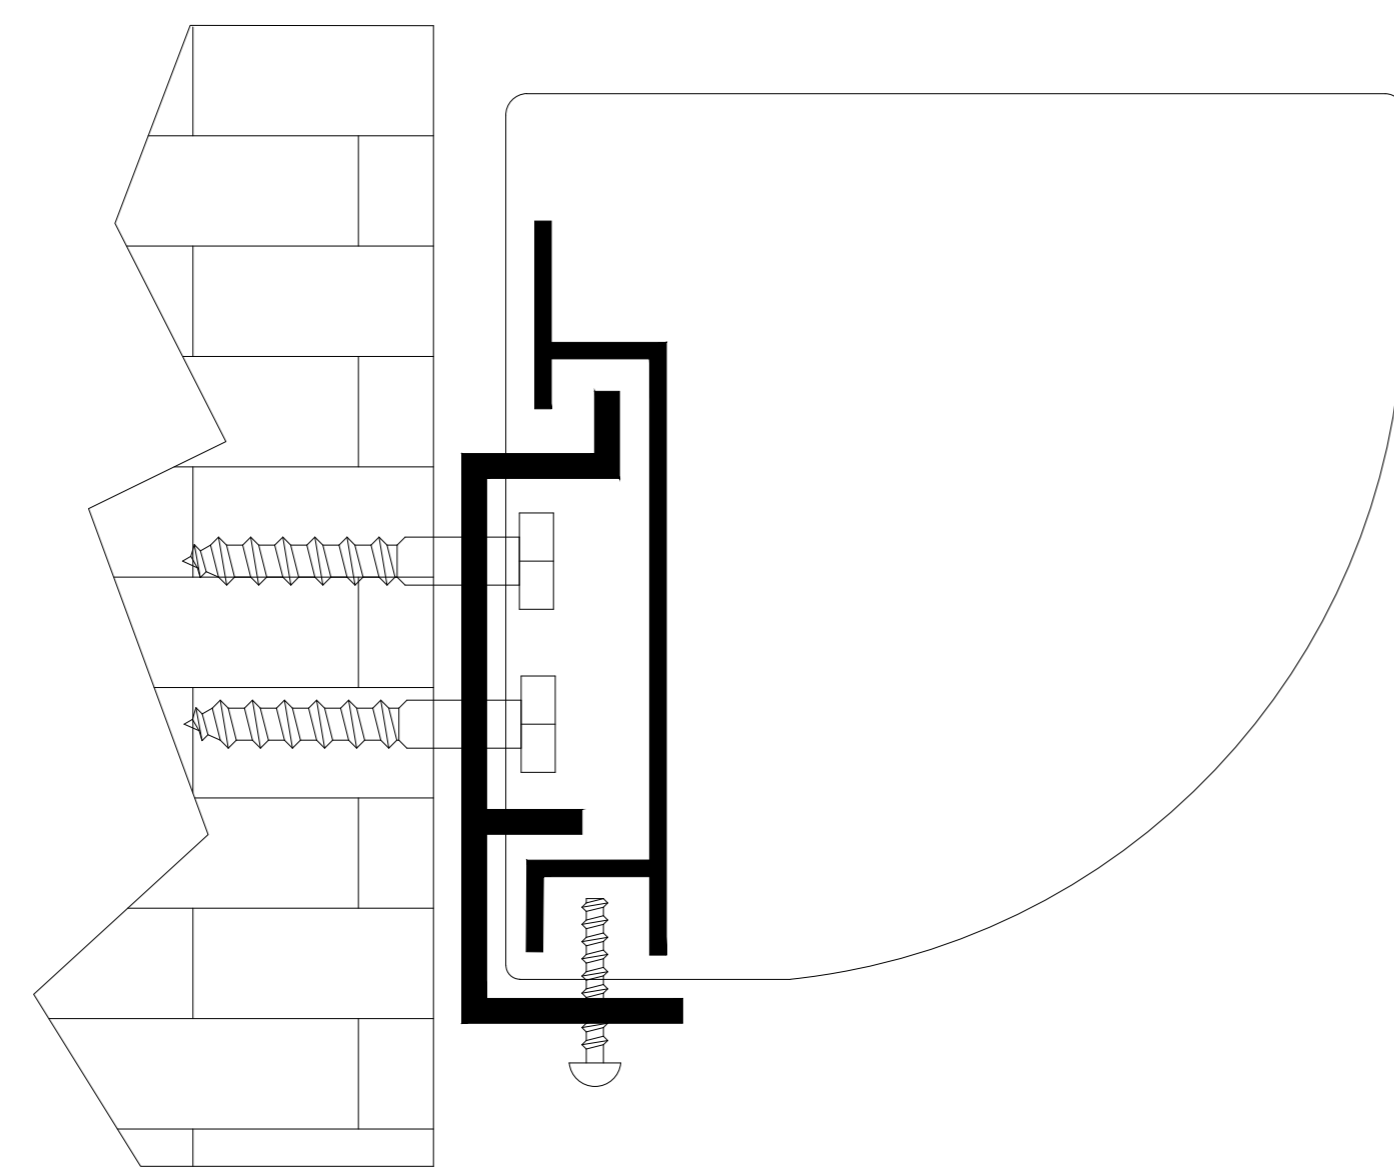

Left Housing View

Left Side Detail

Mounting Diagrams

Wall Mounting

Ceiling Mounting

Title: Luna Motorized Screen
106" 16:9

Product Model: EV-E-106-1.2

not to scale