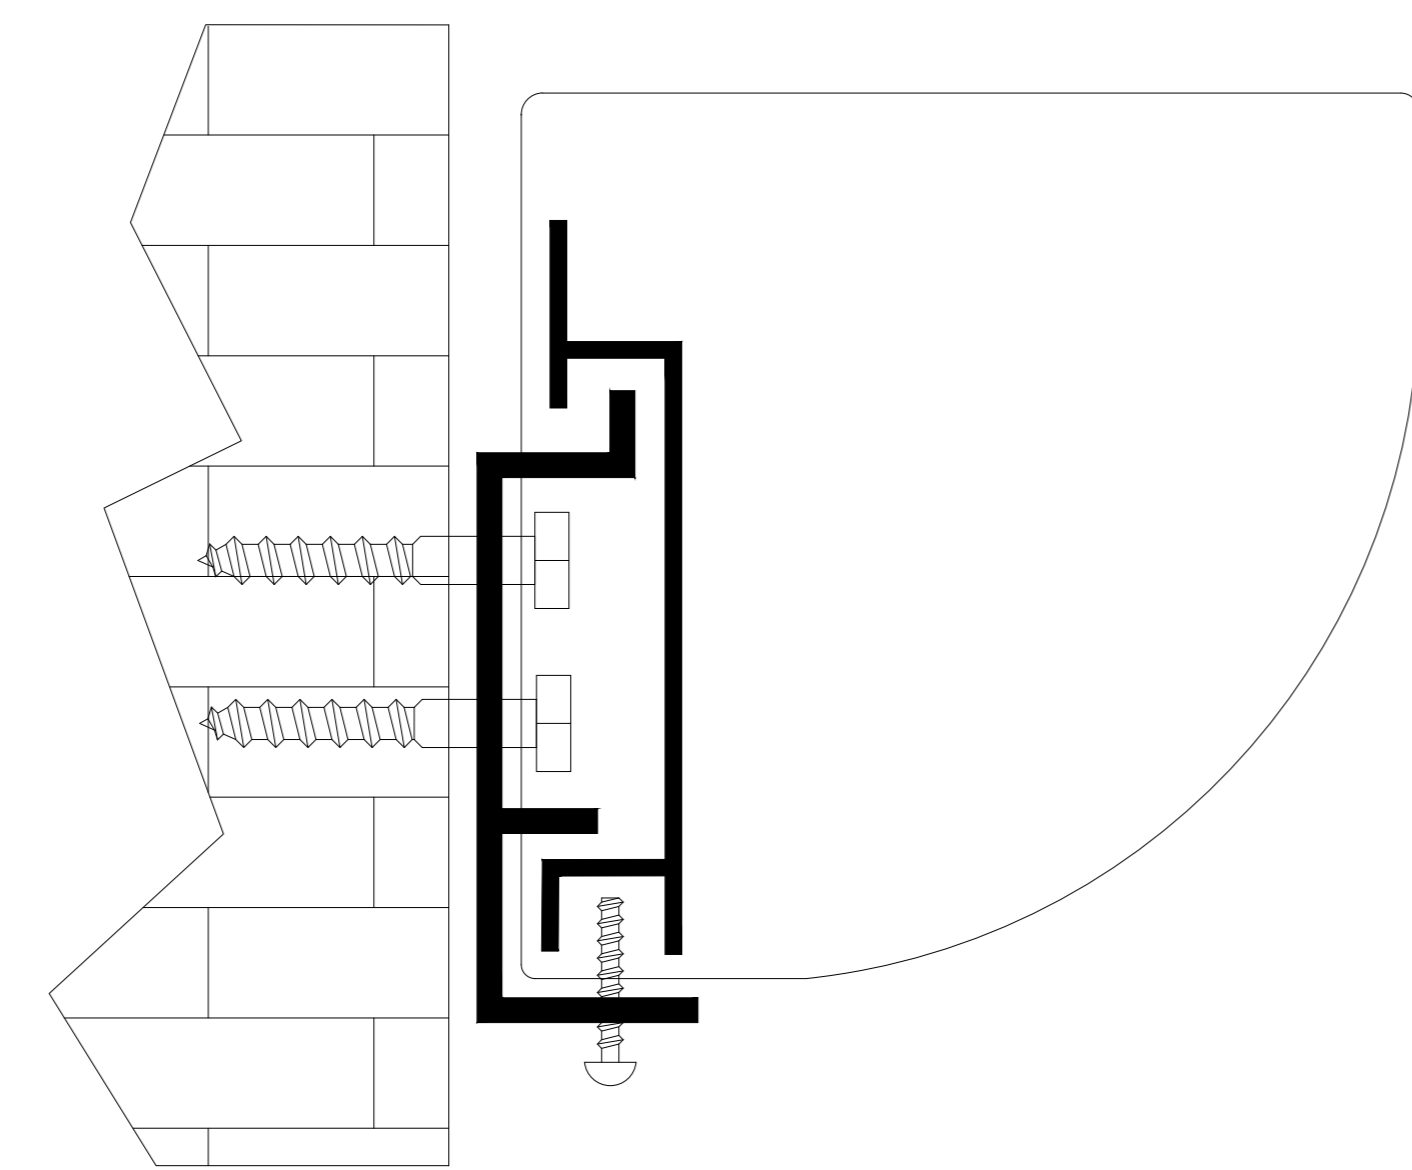

Left Housing View

Left Side Detail

Mounting Diagrams

Title: Luna Motorized Screen
123" 16:10

Product Model: EV-E-123-1.2-16:10

not to scale

Page 2 of 2