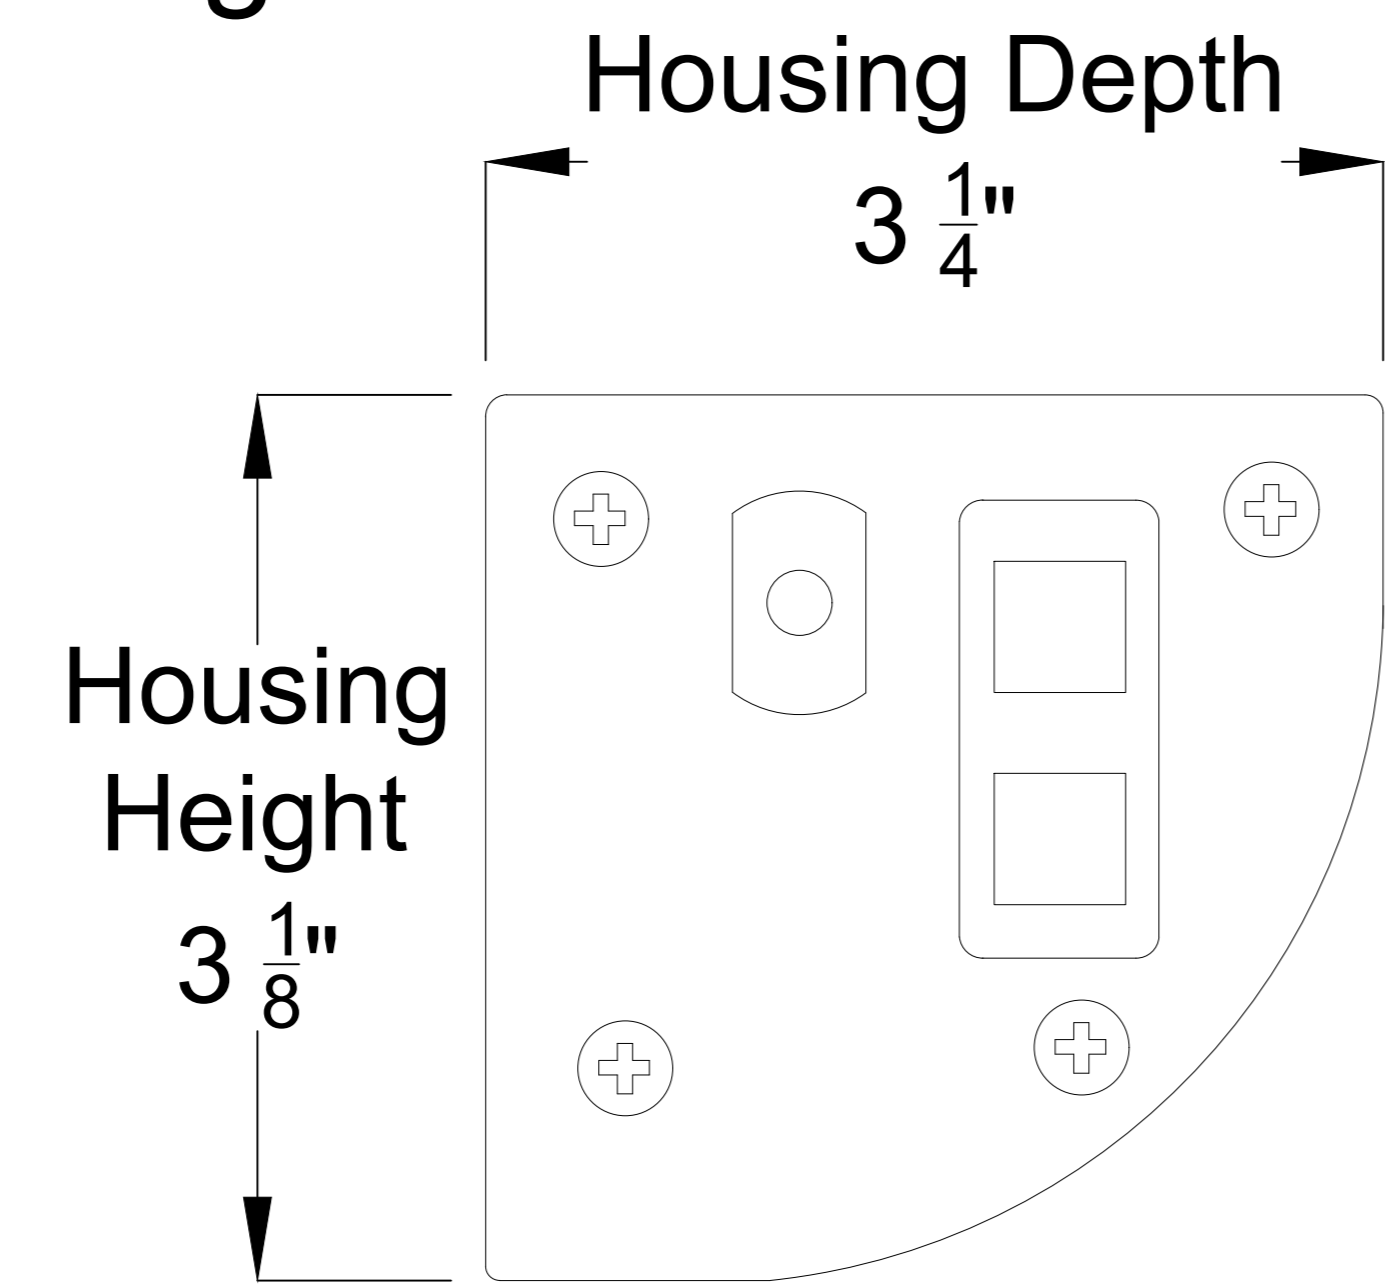

Left Housing View

Left Side Detail

Mounting Diagrams

Title: Luna Motorized Screen
123" 16:10

Product Model: EV-E-123-1.2-16:10

not to scale

Page 2 of 2