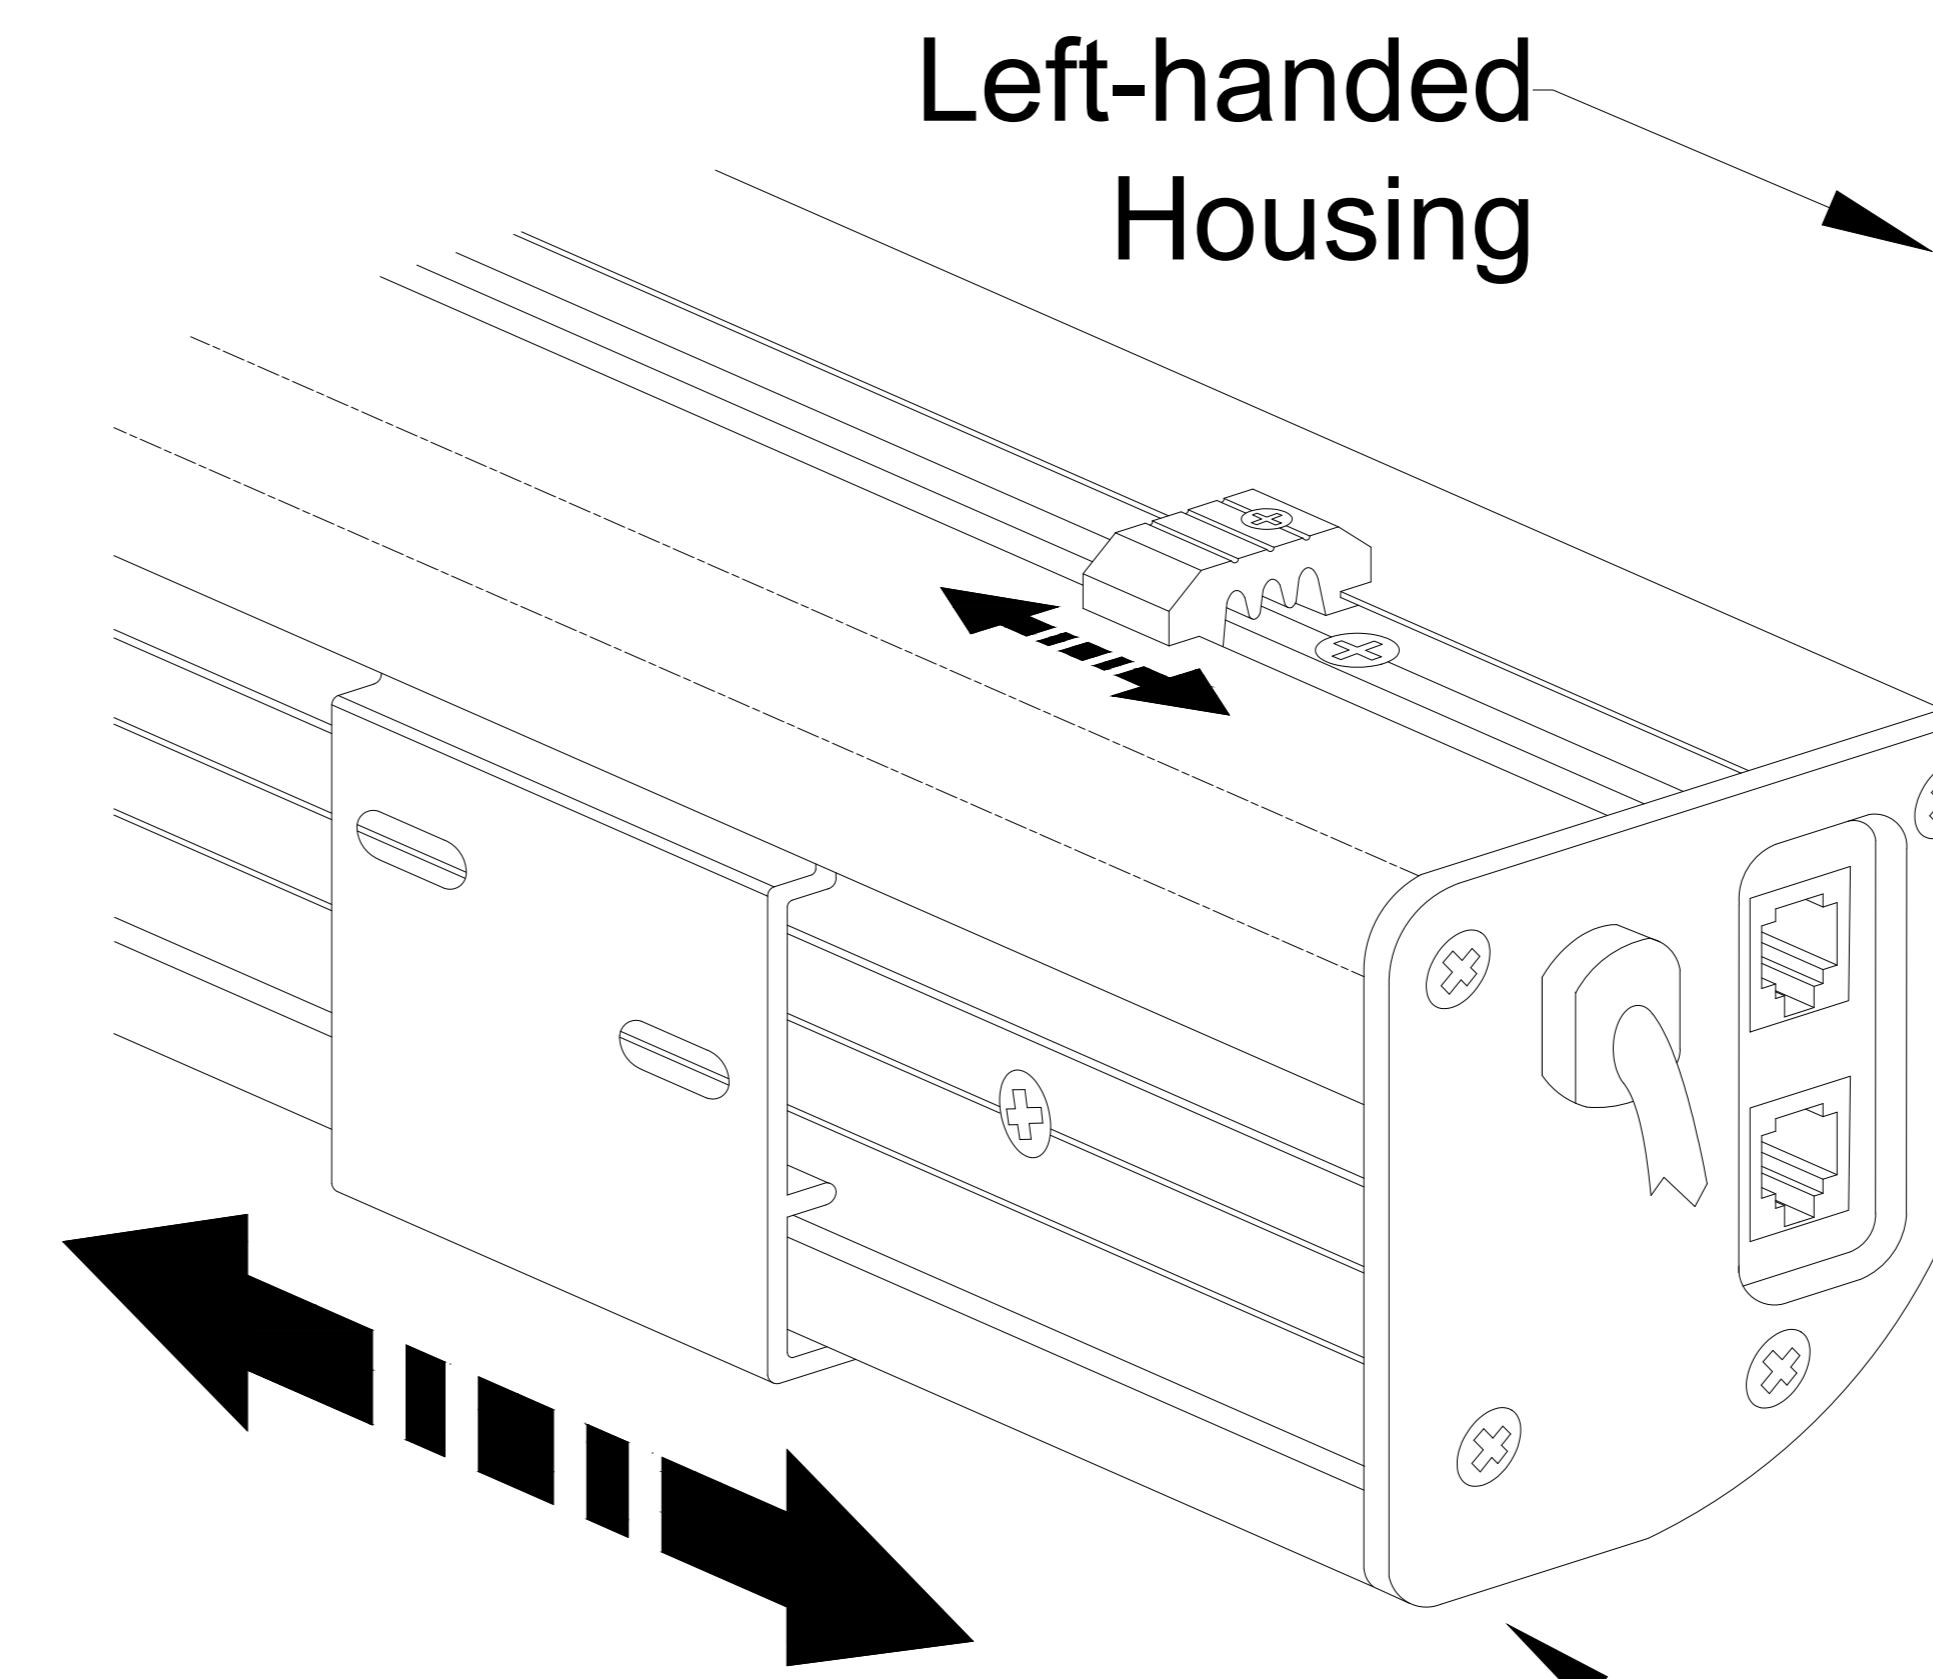

Left Housing View

Left Side Detail

Mounting Diagrams

Title: Luna Motorized Screen
123" 16:10

Product Model: EV-E-123-1.2-16:10

not to scale

Page 2 of 2