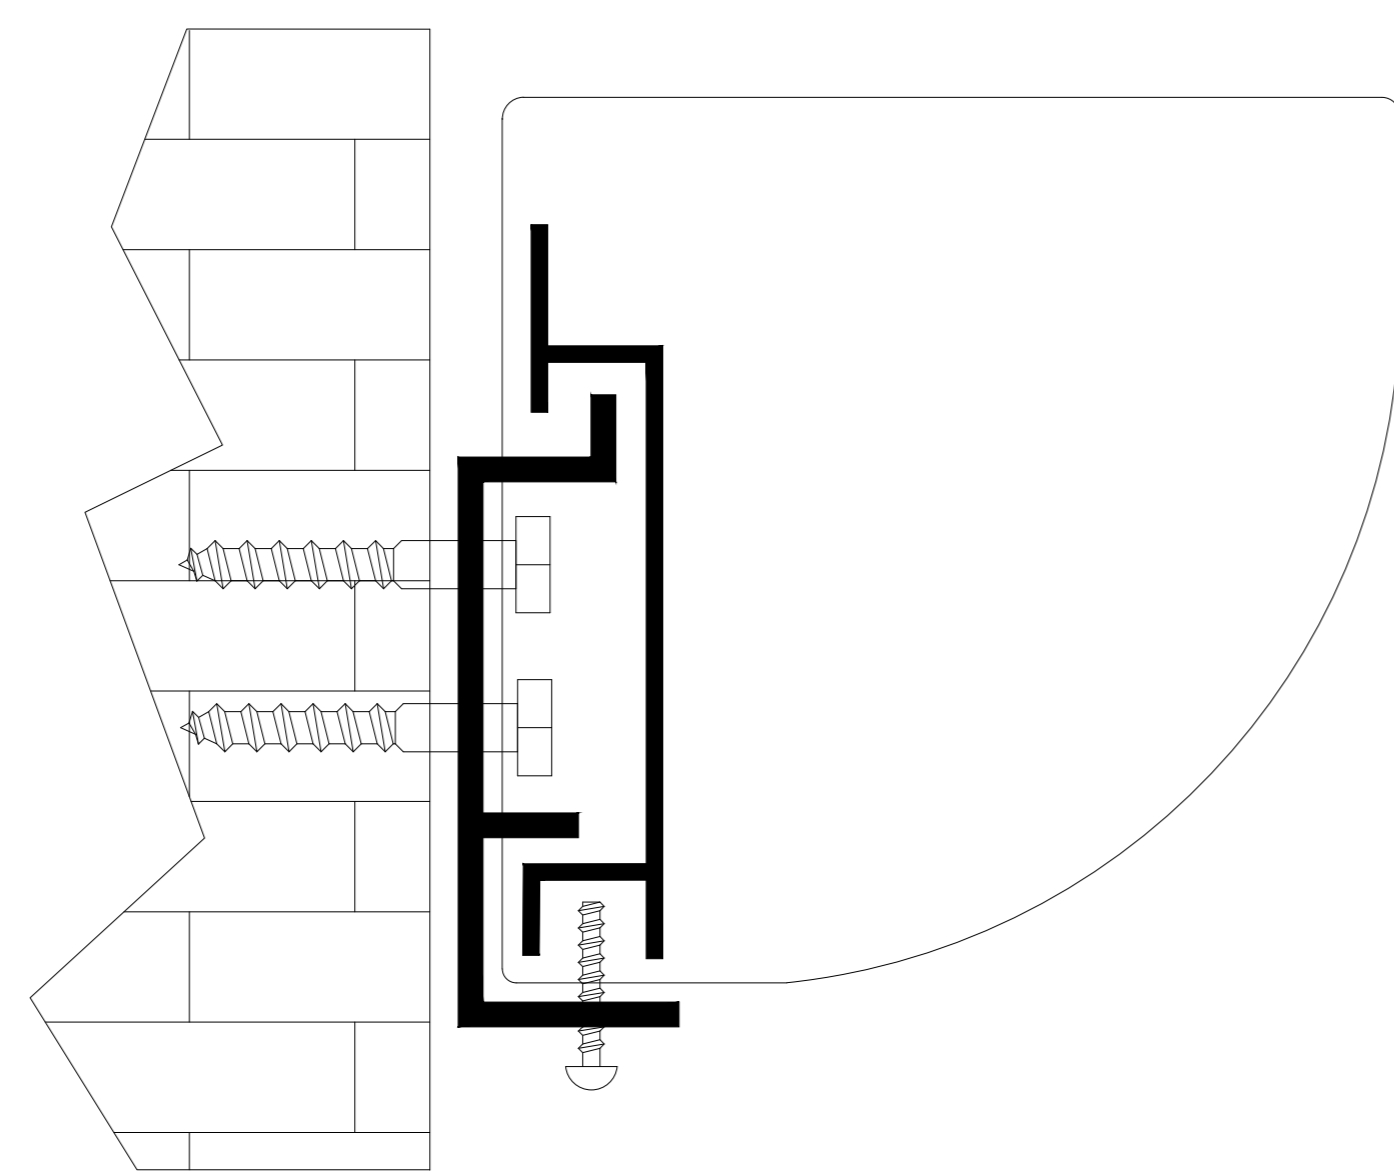

Left Housing View

Left Side Detail

Mounting Diagrams

Wall Mounting

Ceiling Mounting

Title: Luna Motorized Screen
128" 16:9

Product Model: EV-E-128-1.2

not to scale