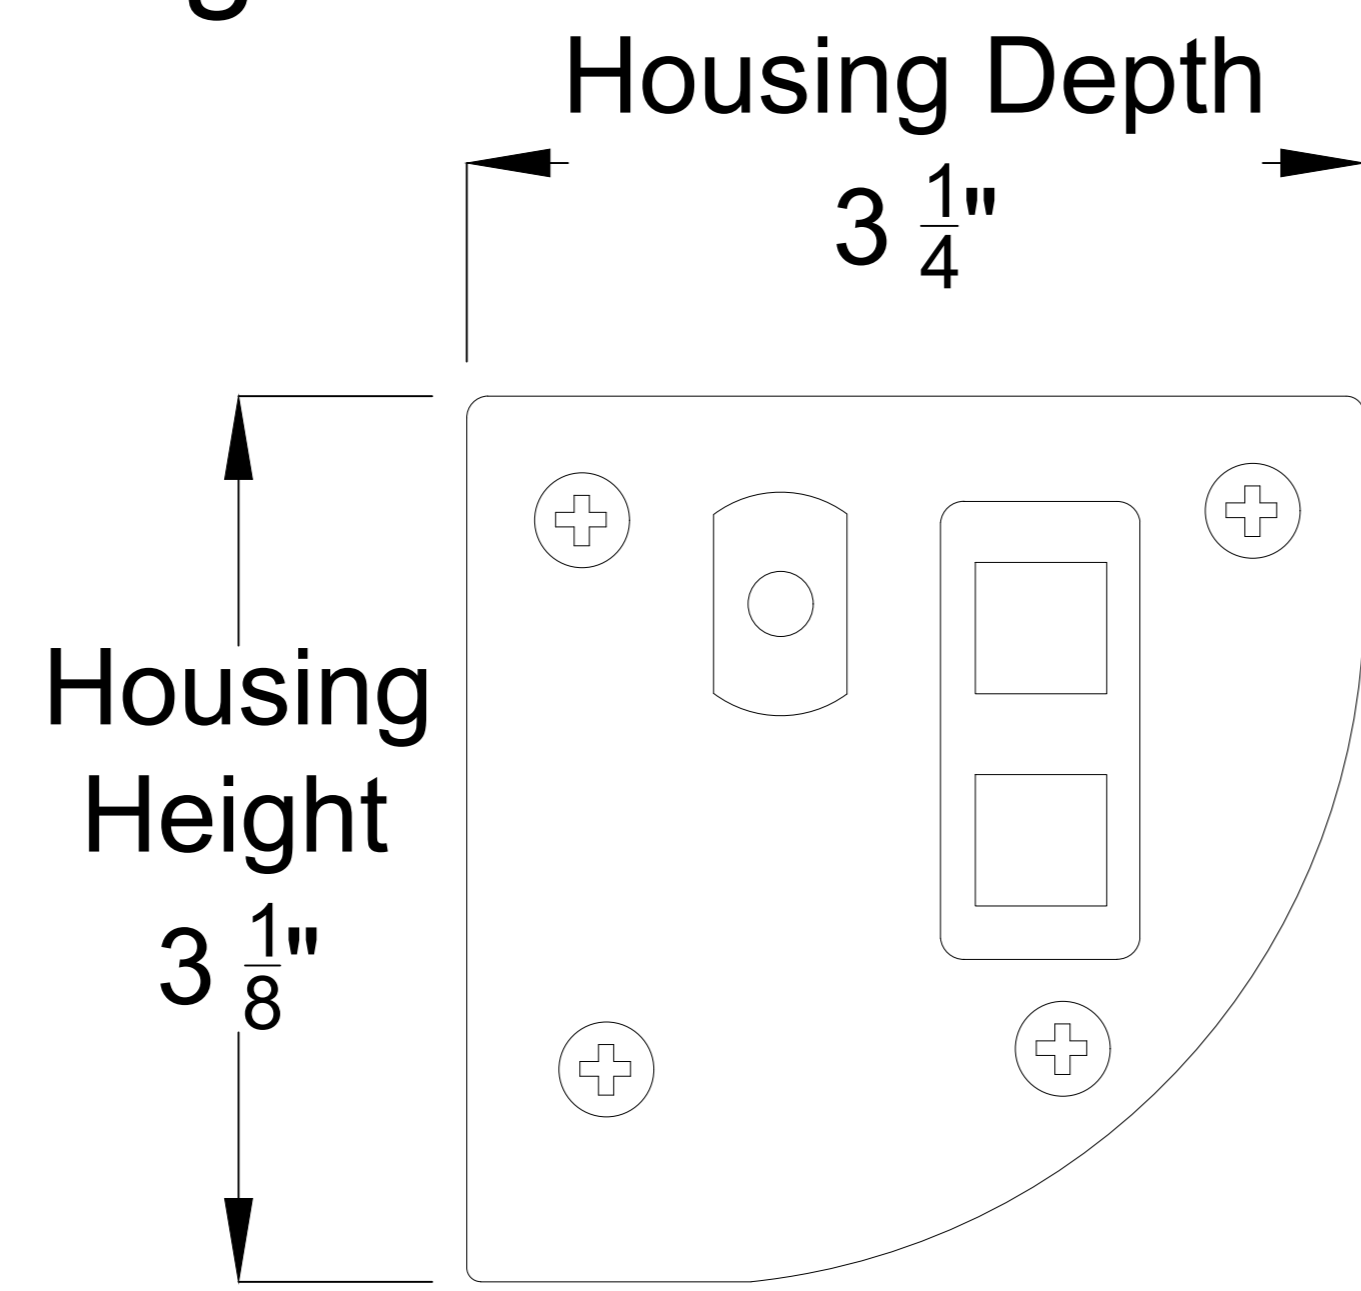

Left Housing View

Left Side Detail

Mounting Diagrams

Wall Mounting

Ceiling Mounting

Title: Luna Motorized Screen
128" 16:9

Product Model: EV-E-128-1.2

not to scale