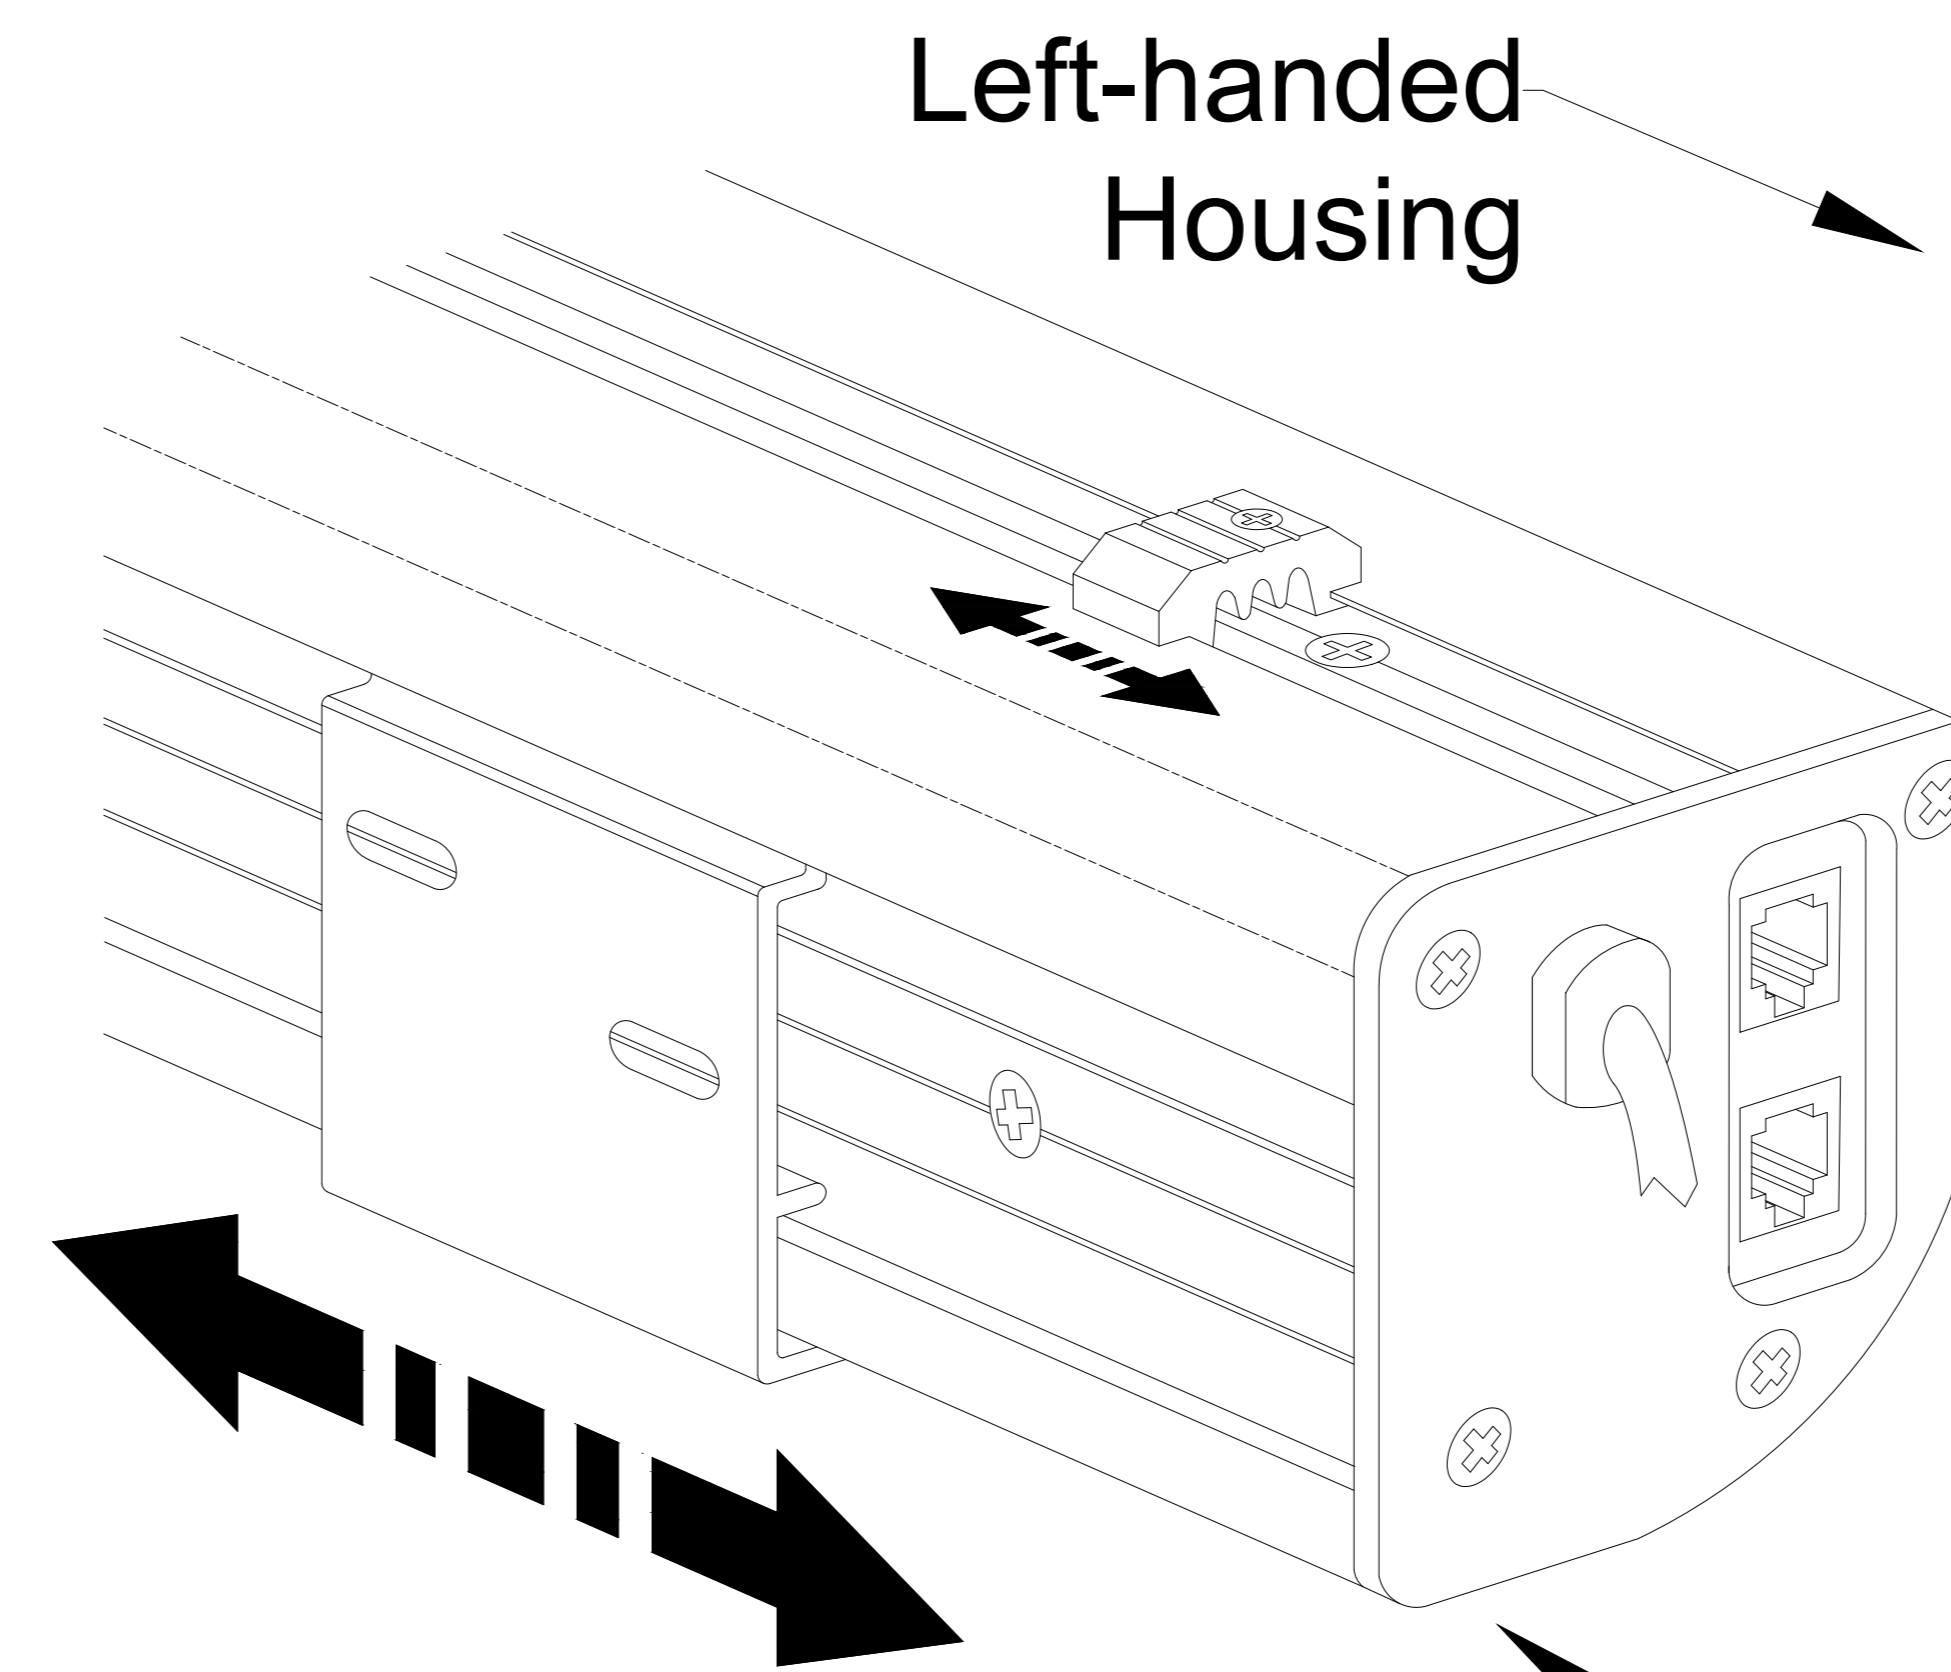

Left Housing View

Left Side Detail

Mounting Diagrams

Wall Mounting

Ceiling Mounting

Title: Luna Motorized Screen
128" 16:9

Product Model: EV-E-128-1.2

not to scale