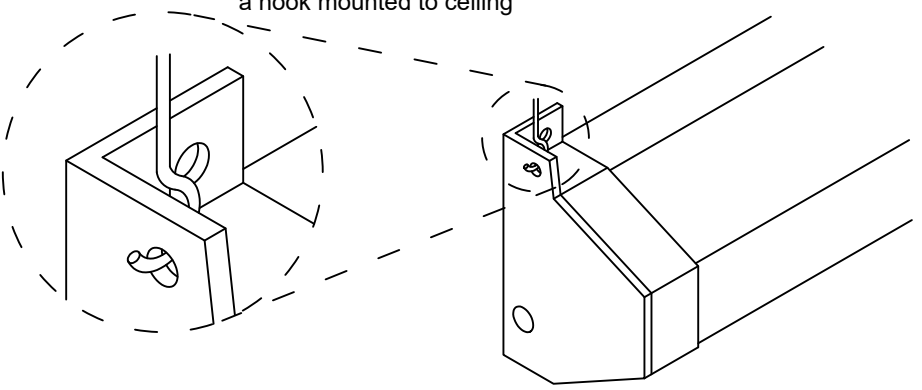

Left-handed Housing

Wall Mounting

Screen can be directly secured to wall

Ceiling Mounting

Screen may be hung from a hook mounted to ceiling

ELUNEVISION	
Luna Motorized Screen 180" 16:9	
Product Model: EV-E-180-1.2	
not to scale	Page 2 of 2