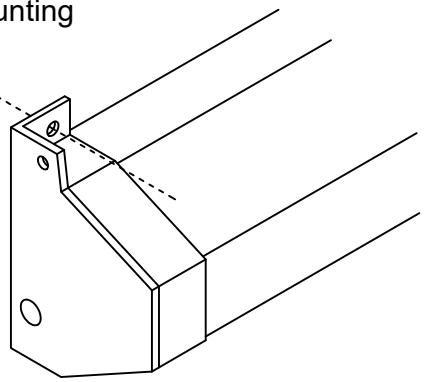

Left-handed Housing

Wall Mounting

Screen can be directly secured to wall

Ceiling Mounting

Screen may be hung from a hook mounted to ceiling

ELUNEVISION	
Luna Motorized Screen 180" 16:9	
Product Model: EV-E-180-1.2	
not to scale	Page 2 of 2