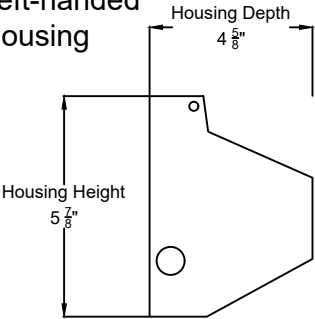

Left-handed Housing

Wall Mounting

Screen can be directly secured to wall

Ceiling Mounting

Screen may be hung from a hook mounted to ceiling

ELUNEVISION	
Luna Motorized Screen 180" 16:9	
Product Model: EV-E-180-1.2	
not to scale	Page 2 of 2