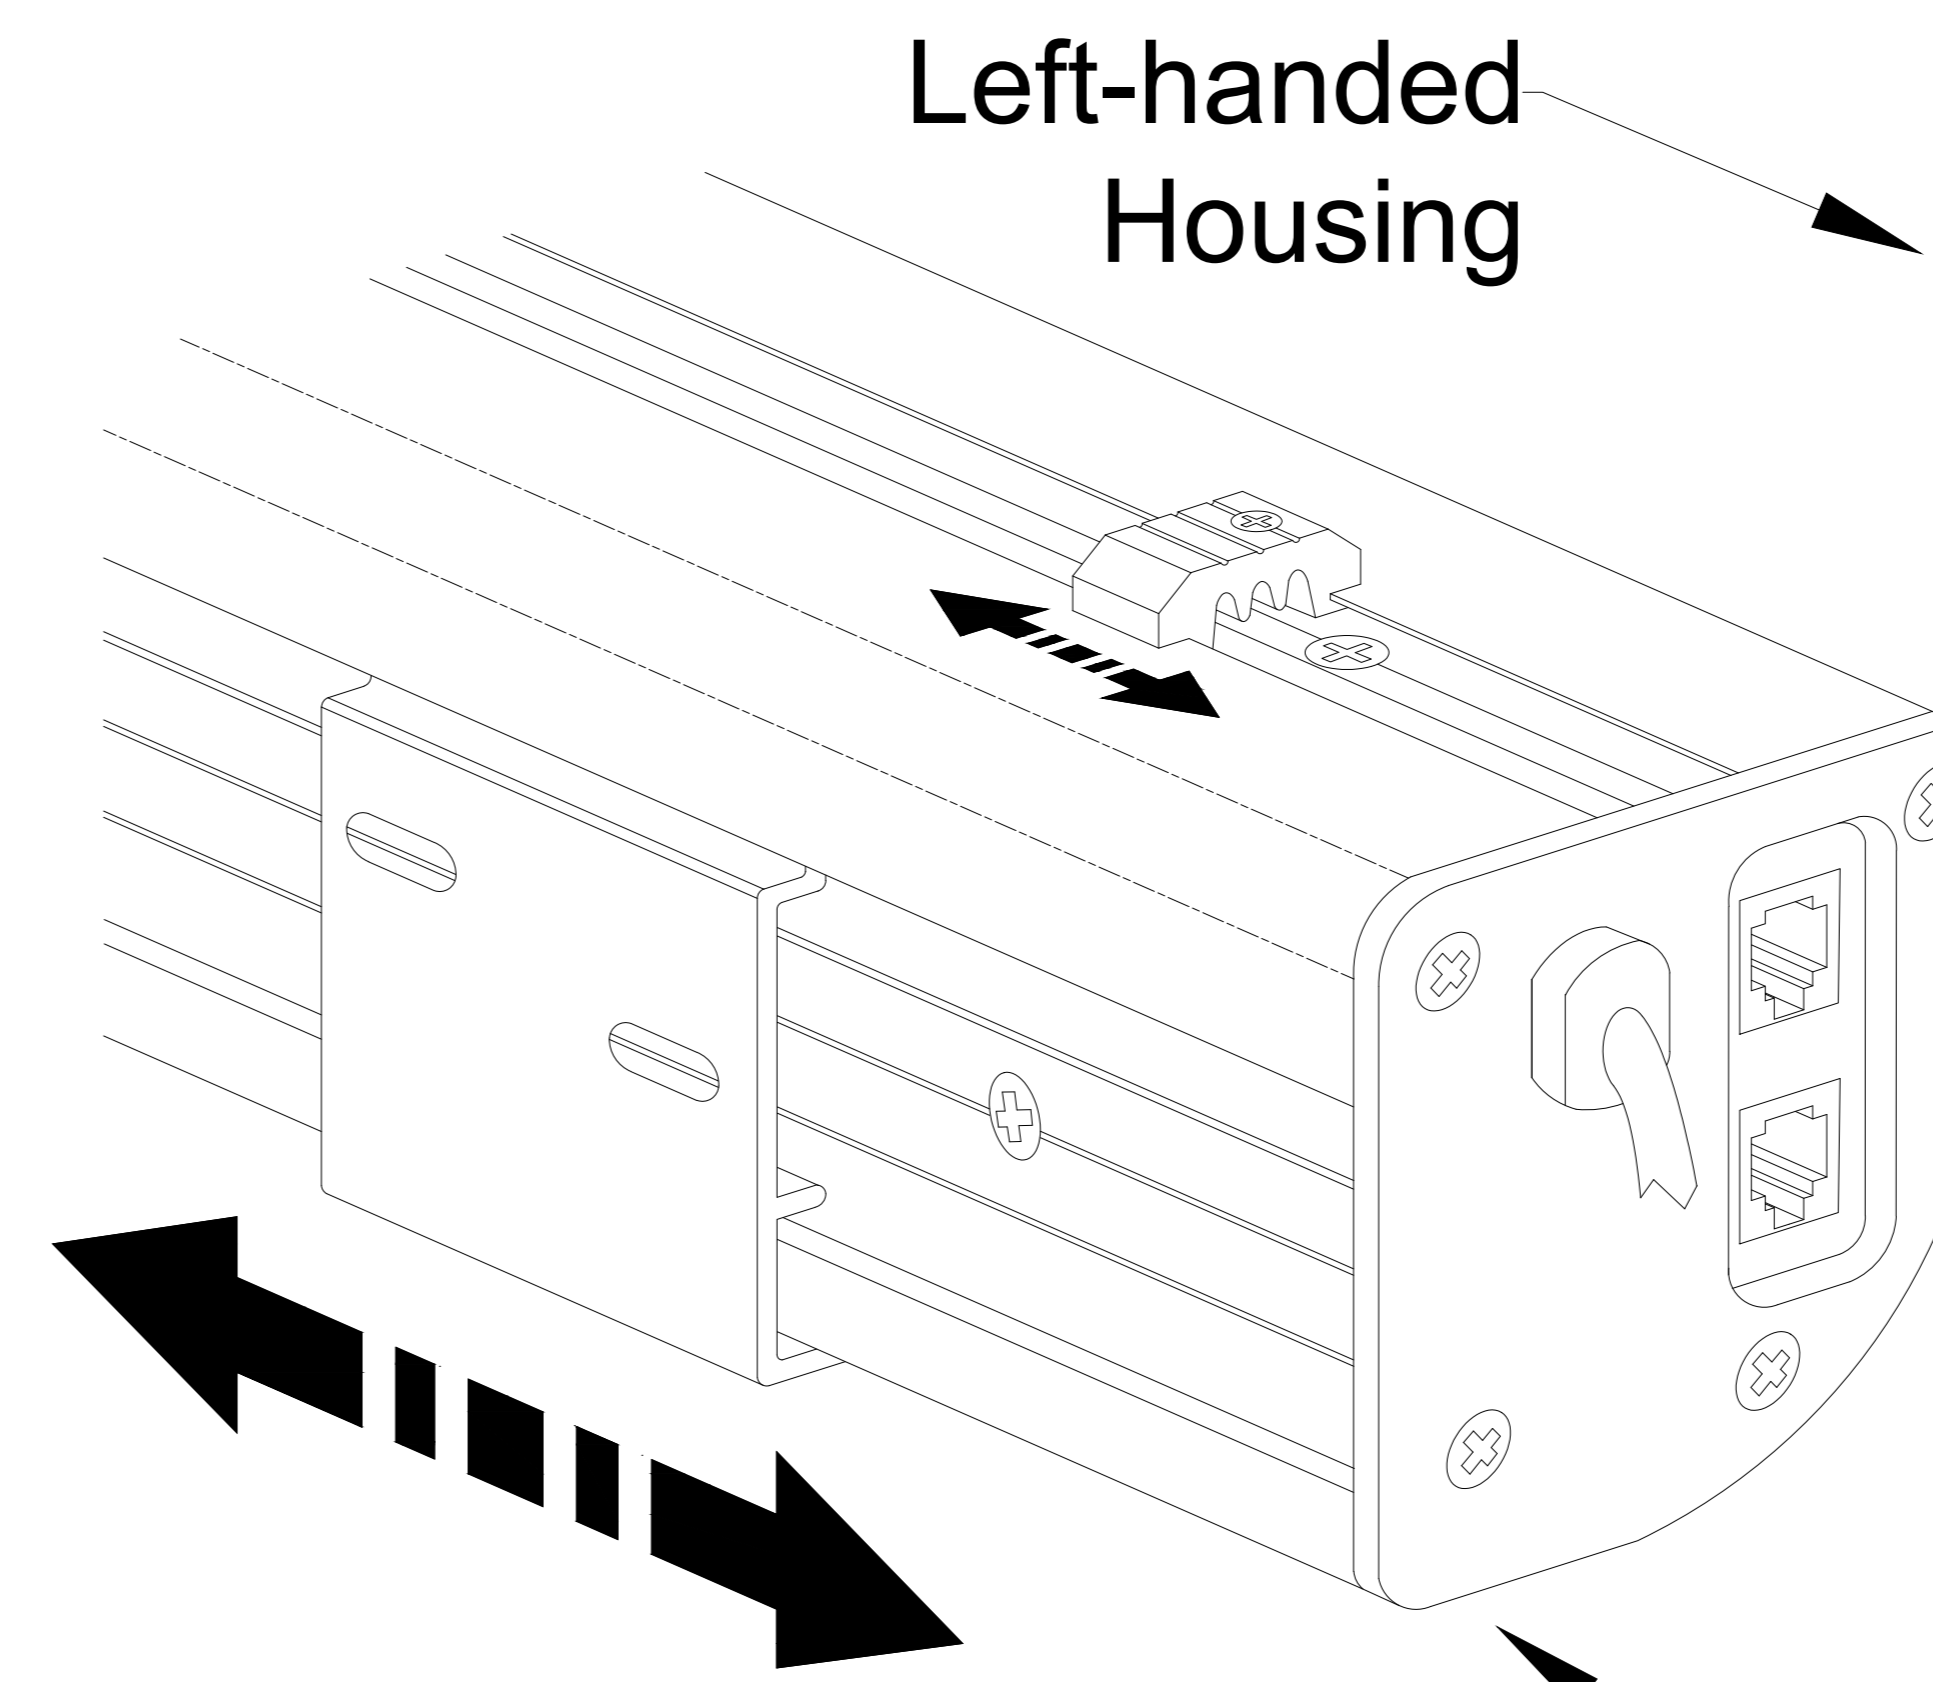

Left Housing View

Left Side Detail

IR Receiver (underside)

Mounting Diagrams

Wall Mounting

Ceiling Mounting

Title: Luna Motorized Screen 94" 16:10

Product Model: EV-E-94-1.2-16:10

not to scale

Page 2 of 2