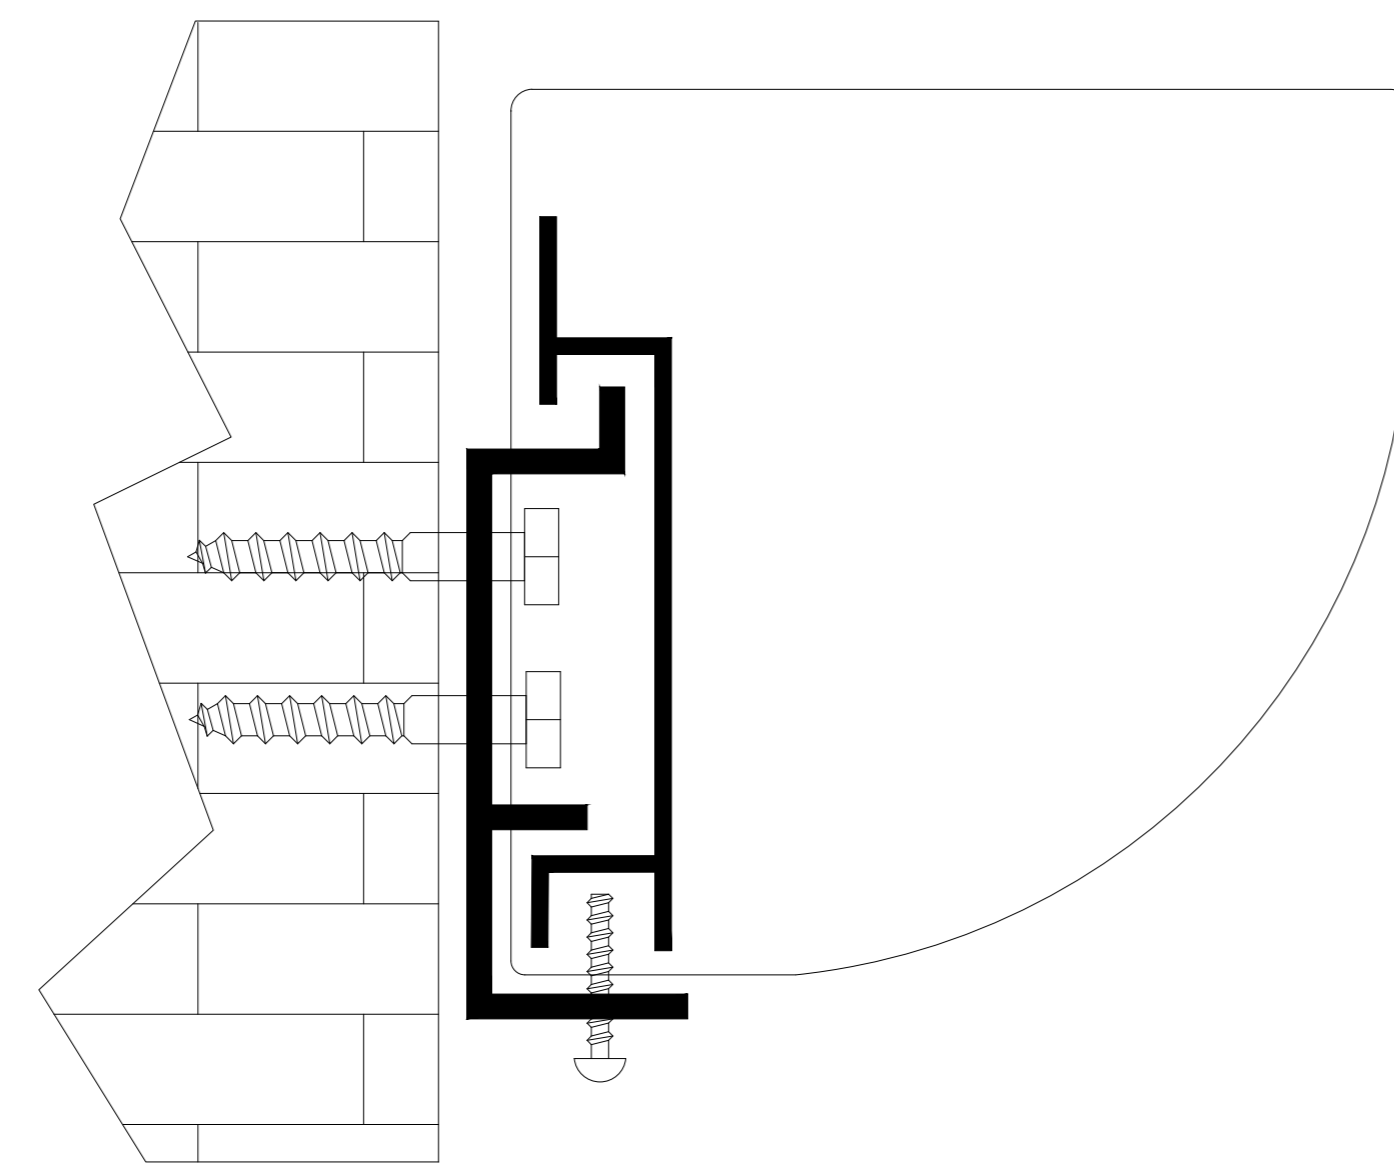

Left Housing View

Left Side Detail

IR Receiver (underside)

Mounting Diagrams

Wall Mounting

Ceiling Mounting

Title: Luna Motorized Screen 94" 16:10

Product Model: EV-E-94-1.2-16:10

not to scale

Page 2 of 2