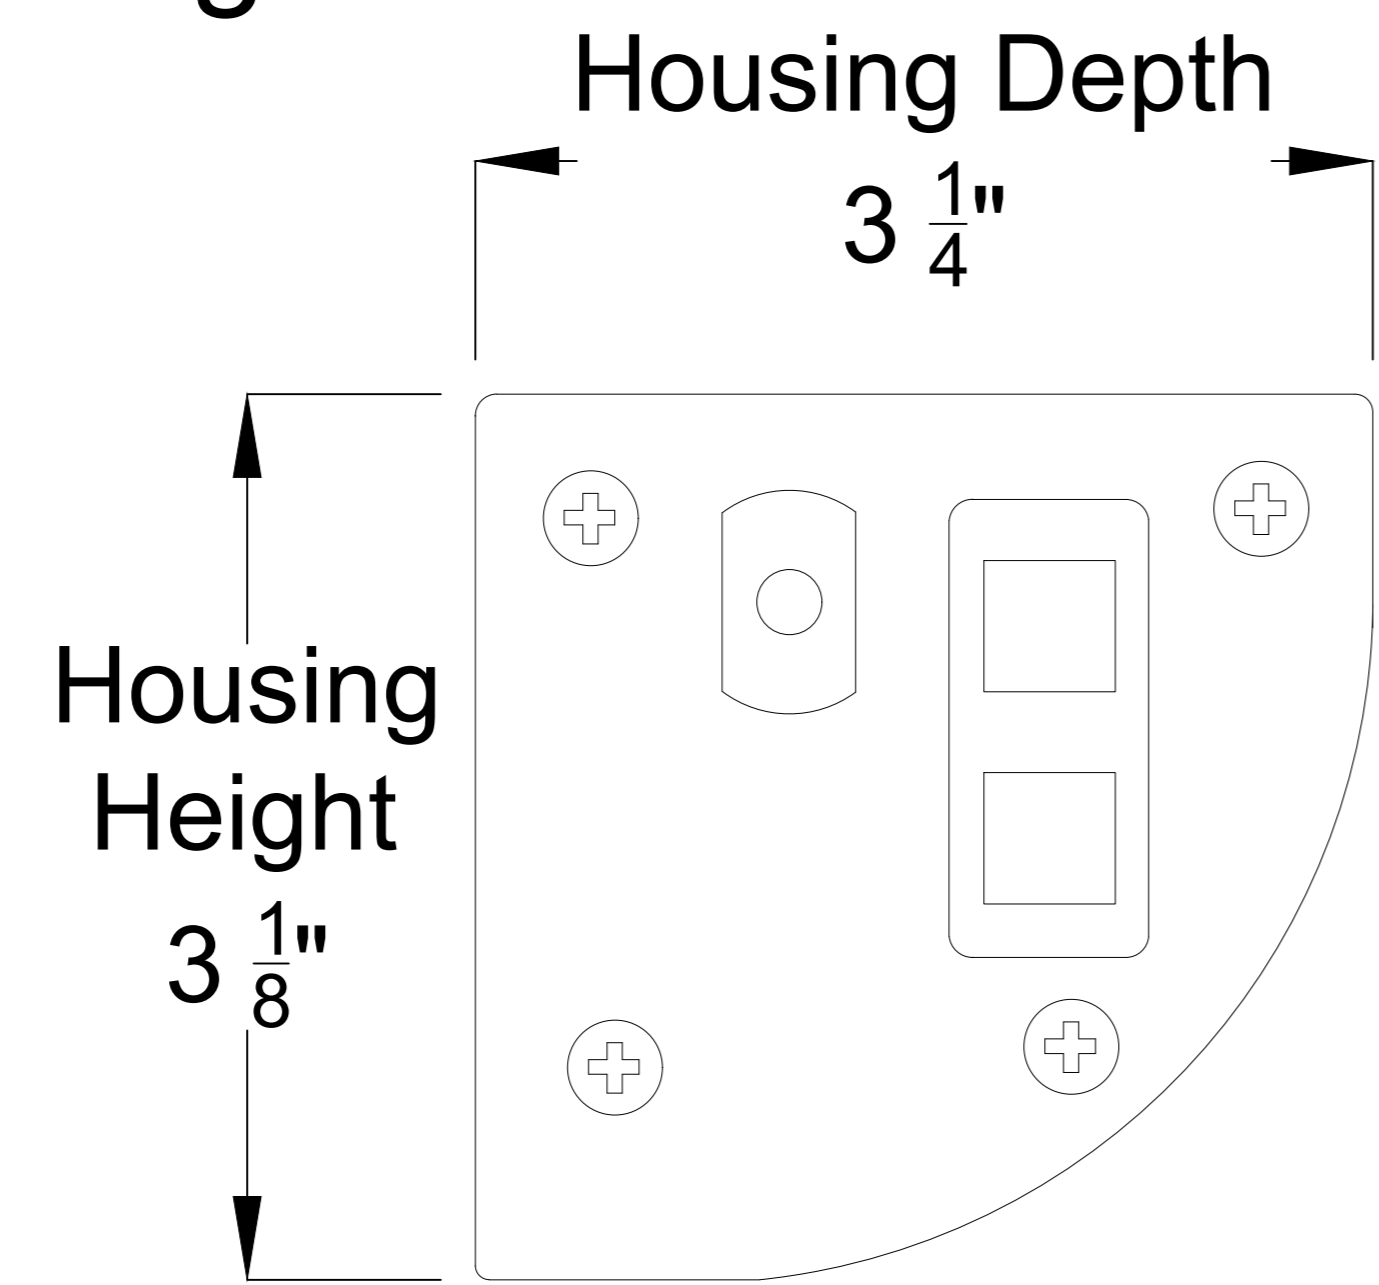

Left Housing View

Left Side Detail

IR Receiver (underside)

Mounting Diagrams

Wall Mounting

Ceiling Mounting

Title: Luna Motorized Screen 94" 16:10

Product Model: EV-E-94-1.2-16:10

not to scale

Page 2 of 2