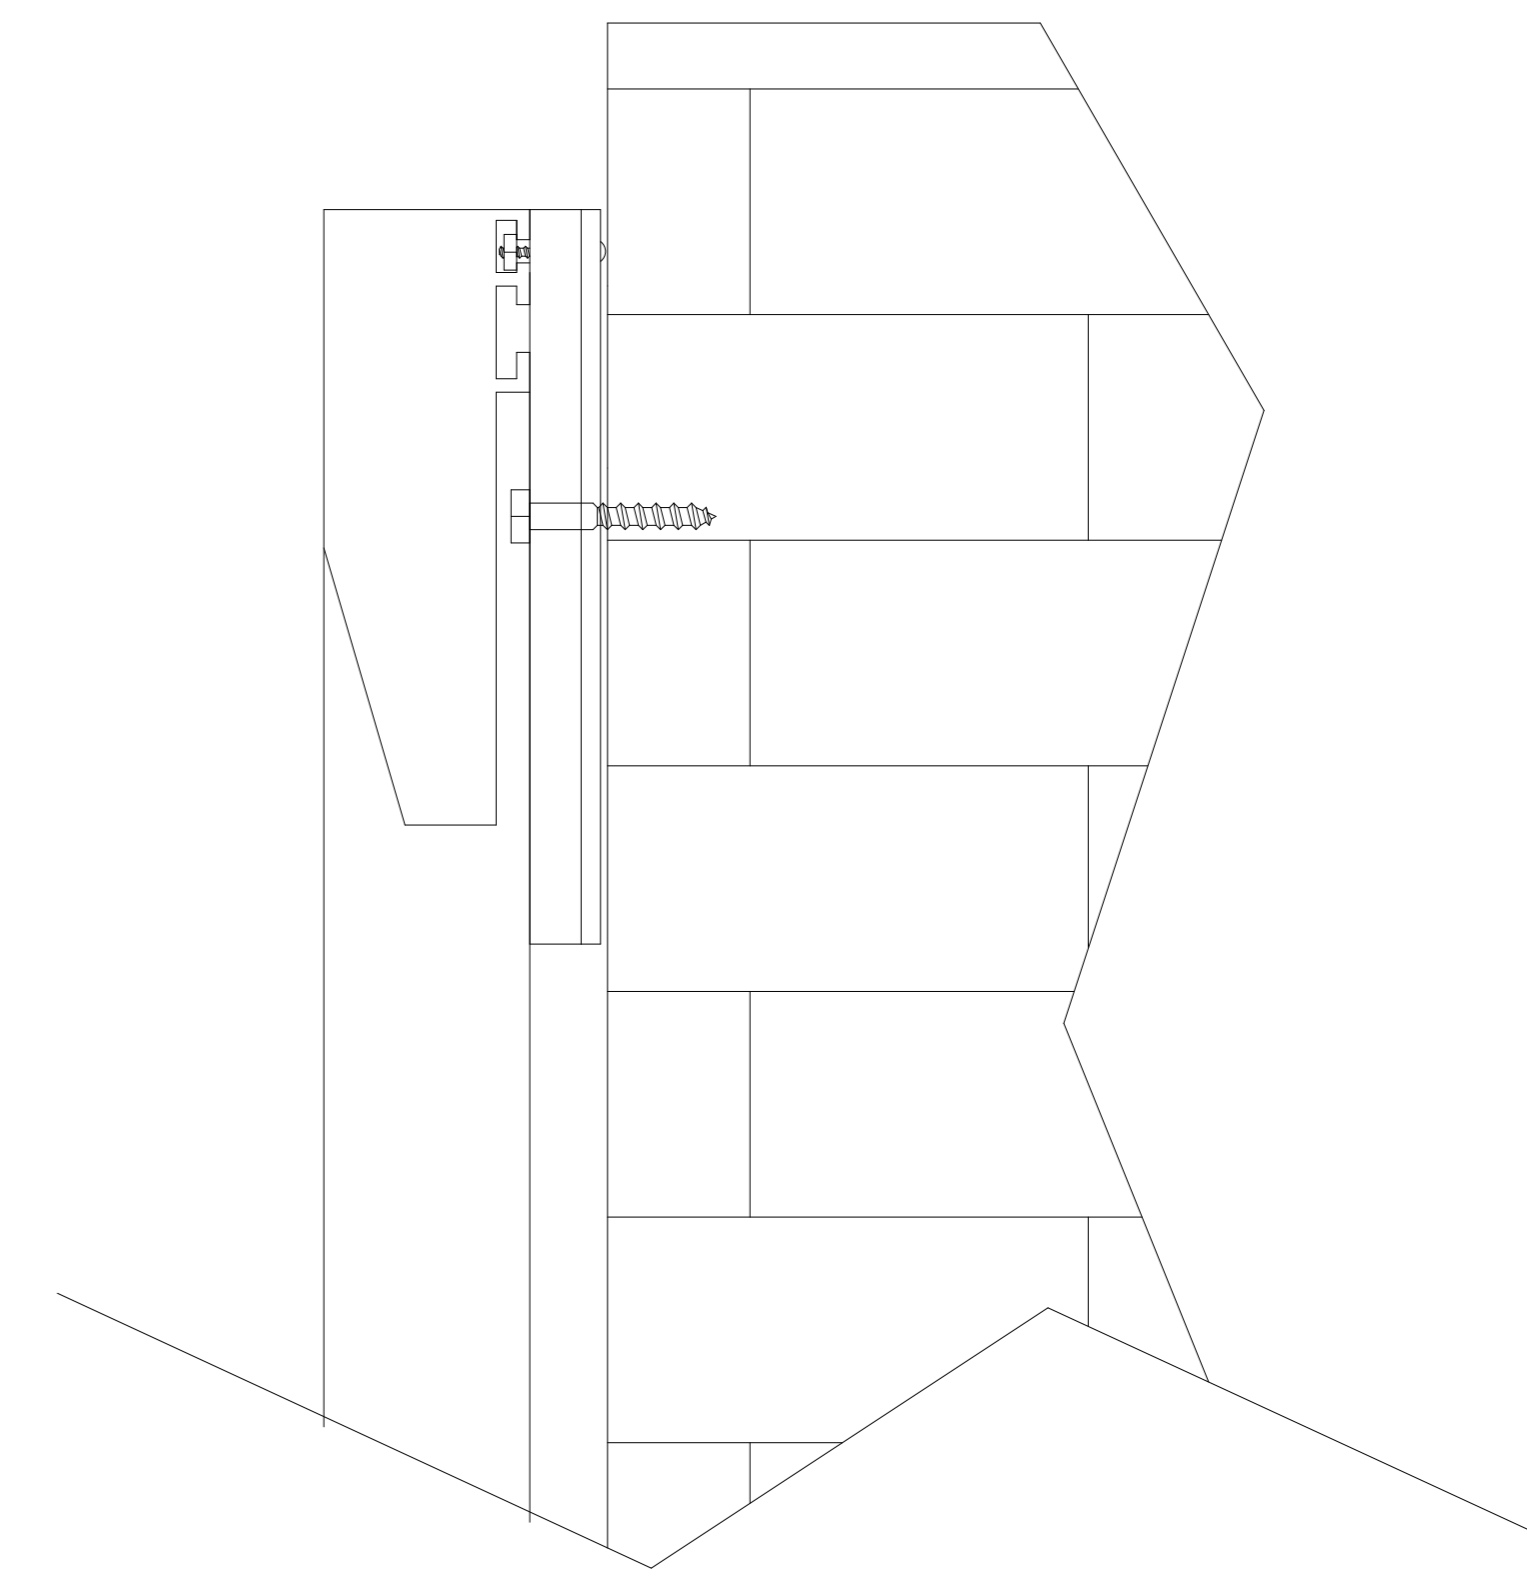

B

A

A

5

4

3

2

1

Mounting Bracket

Mounting Diagram

White Fabric Front

Black Backing

Title: Elara Fixed Frame 128"
16:9

Product Model: EV-F-128-1.2

not to scale

Page 2 of 2