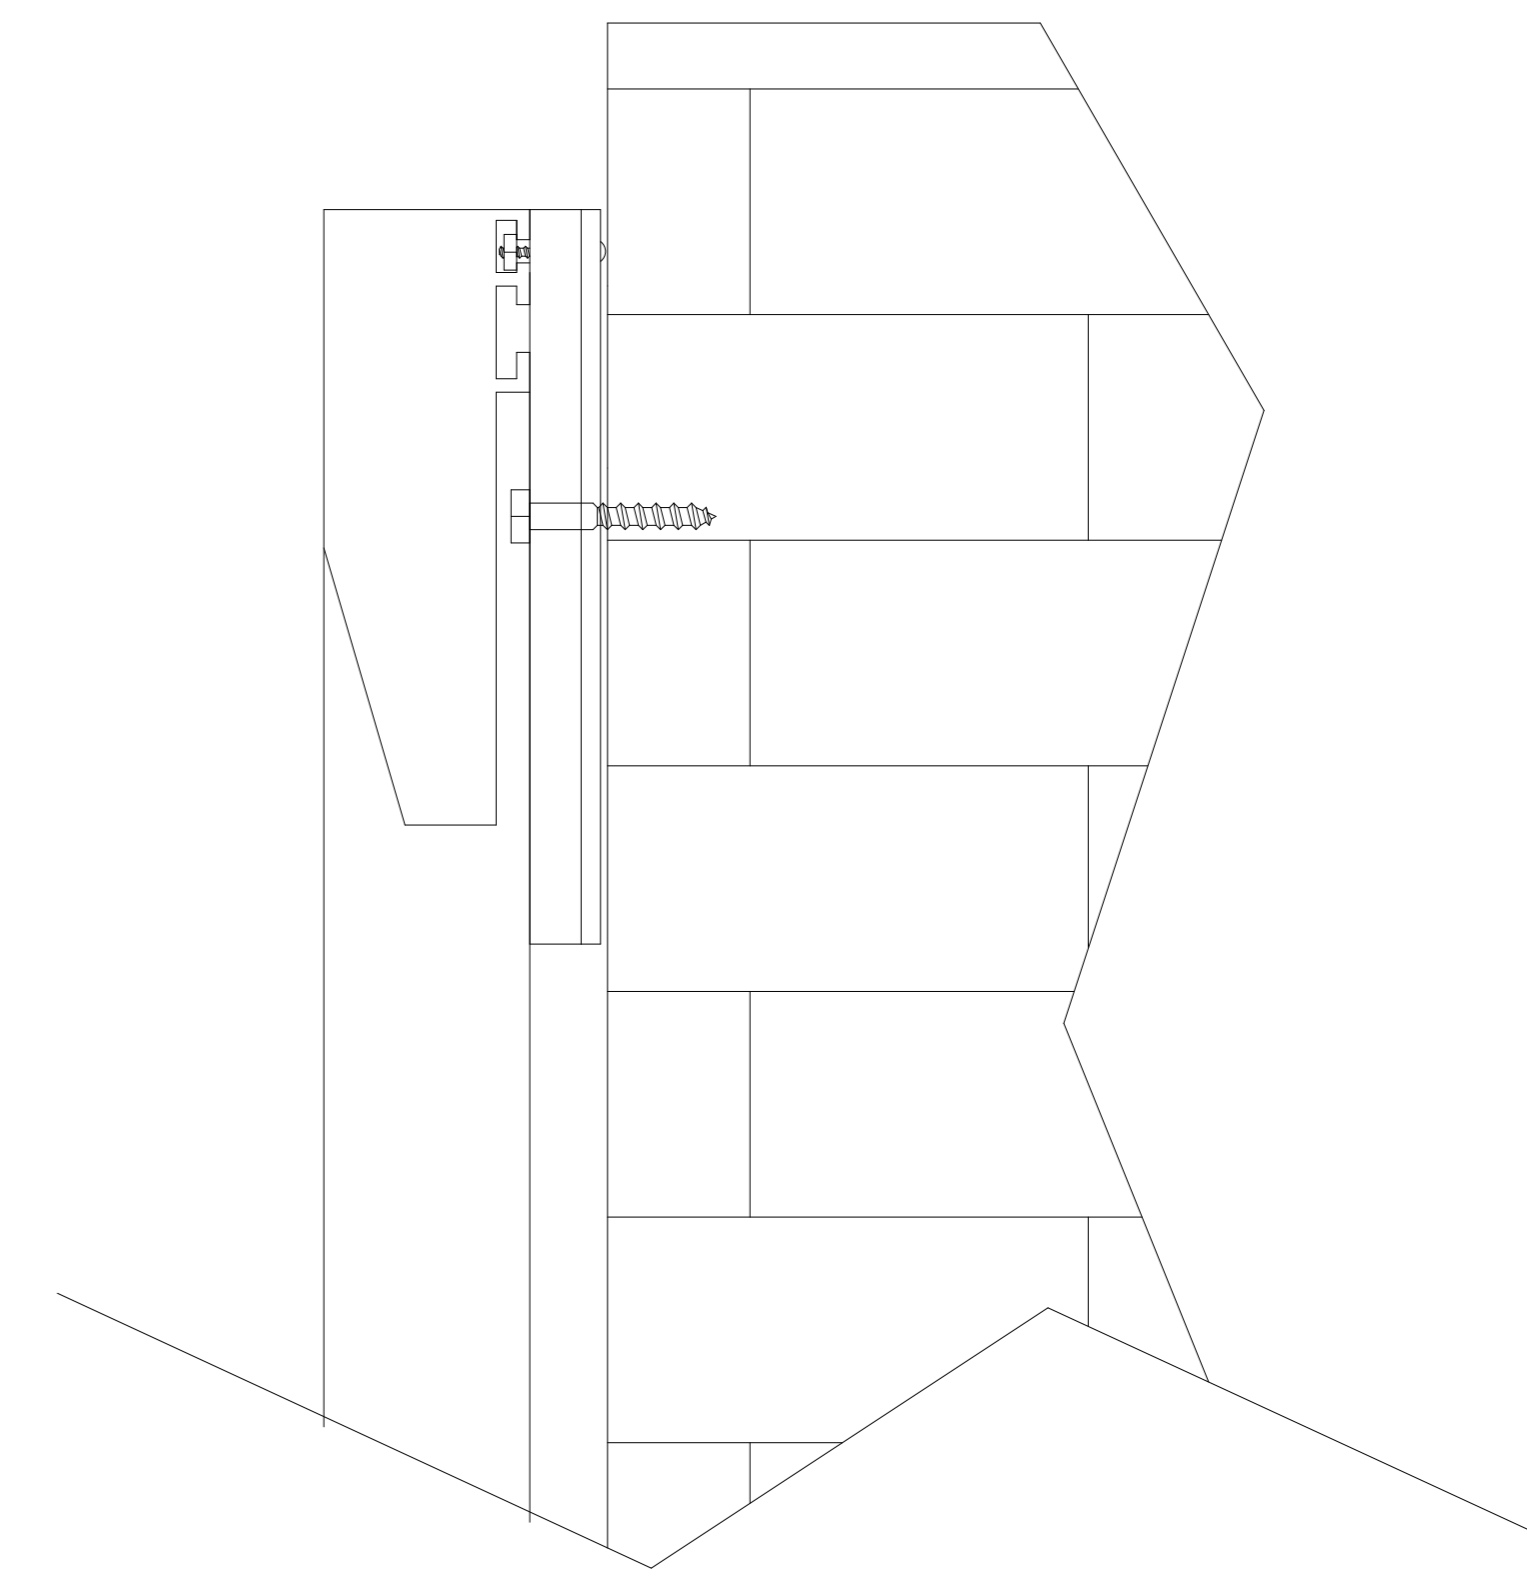

Title: Elara Fixed Frame 165" 16:9	
Product Model: EV-F-165-1.2	
Scale 1:1	Page 1 of 2

A

5

4

3

2

1

C

C

B

B

A

A

5

4

3

2

1

Mounting Bracket

Mounting Diagram

White Fabric Front

Black Backing

Title: Elara Fixed Frame 165"
16:9

Product Model: EV-F-165-1.2

not to scale

Page 2 of 2