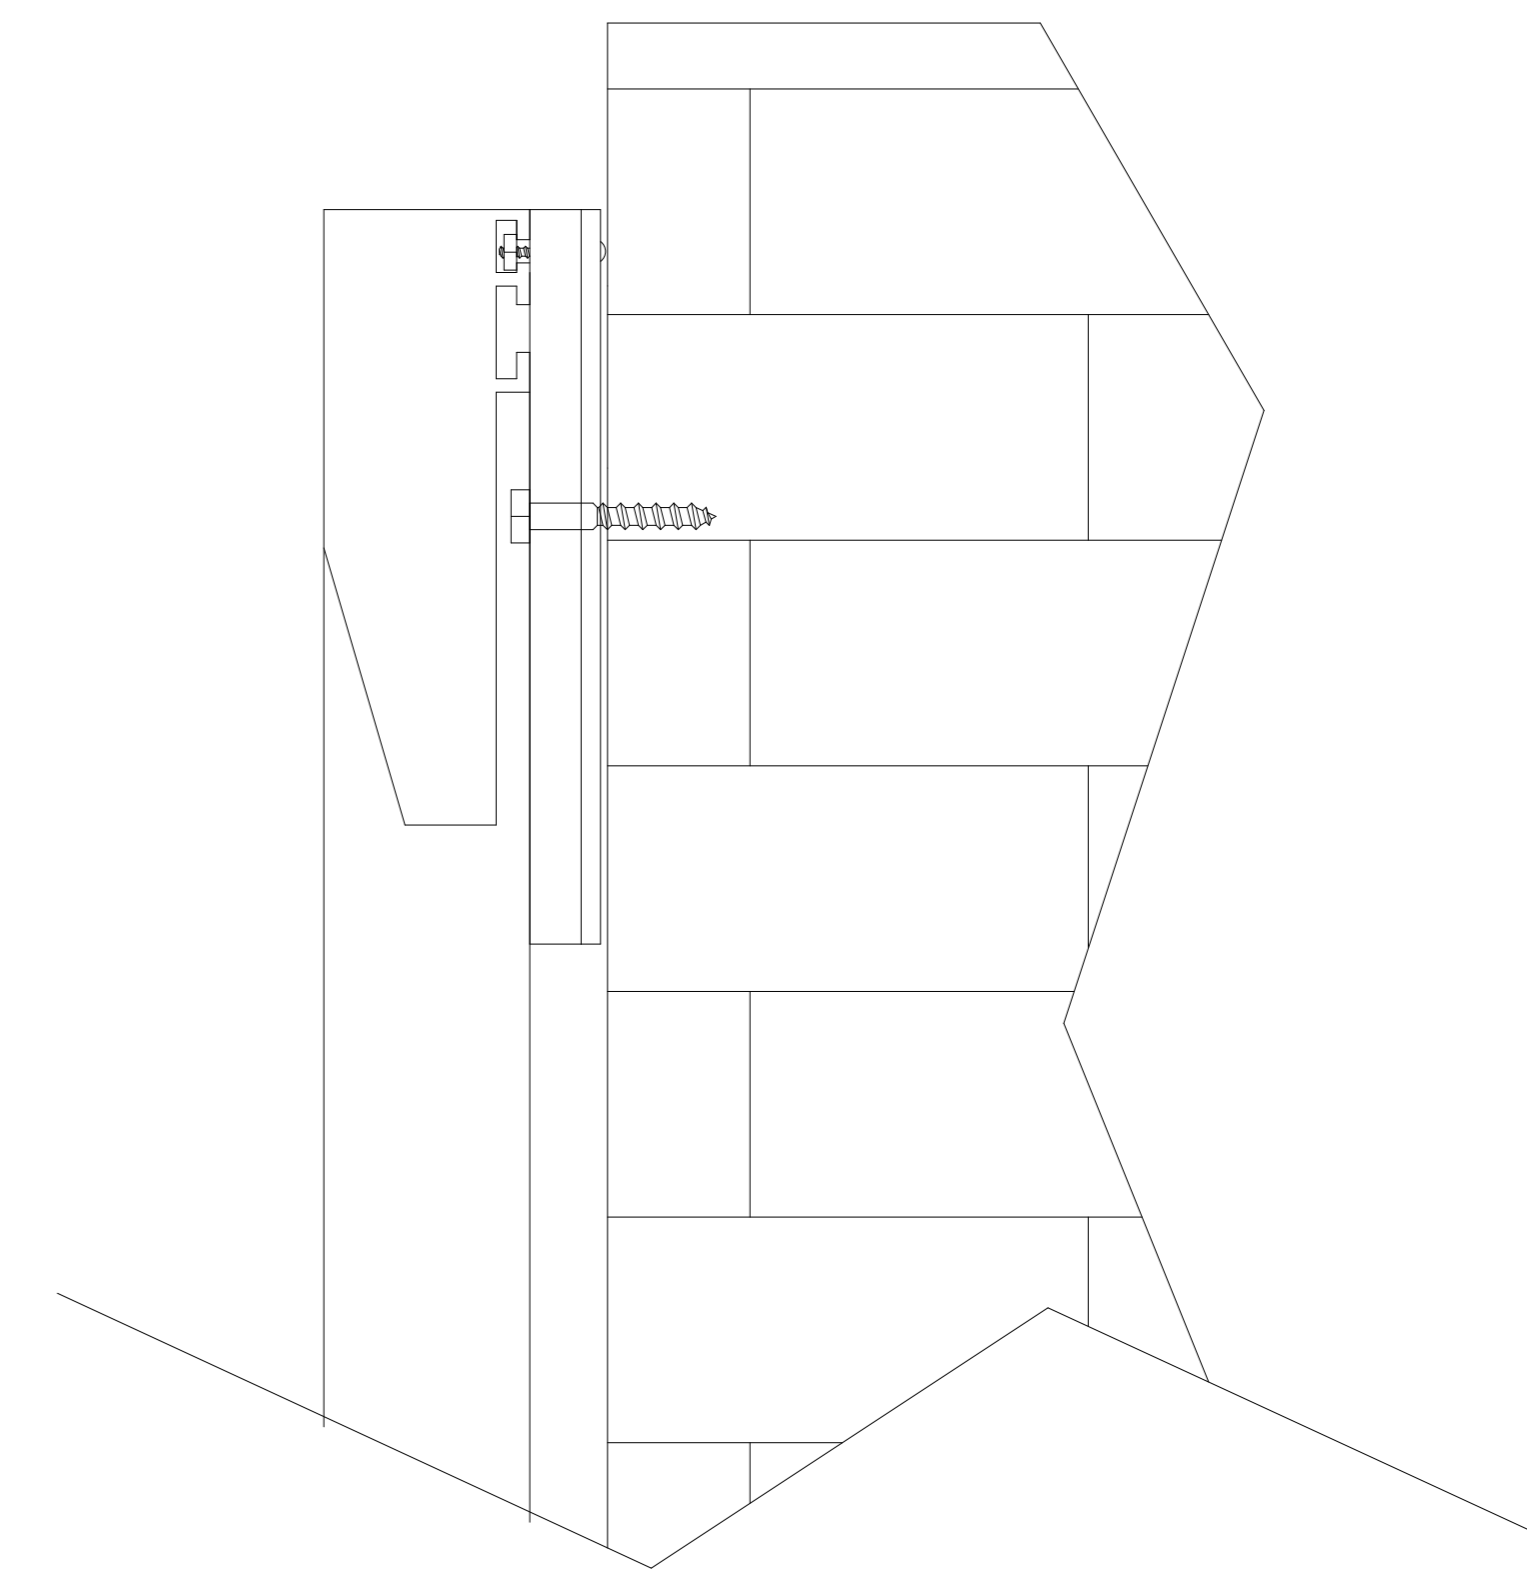

5

4

3

2

1

C

C

B

B

A

A

5

4

3

2

1

Mounting Bracket

Mounting Diagram

White Fabric Front

Black Backing

Front

Back

Title: Elara Fixed Frame 180"
16:9

Product Model: EV-F-180-1.2

not to scale

Page 2 of 2