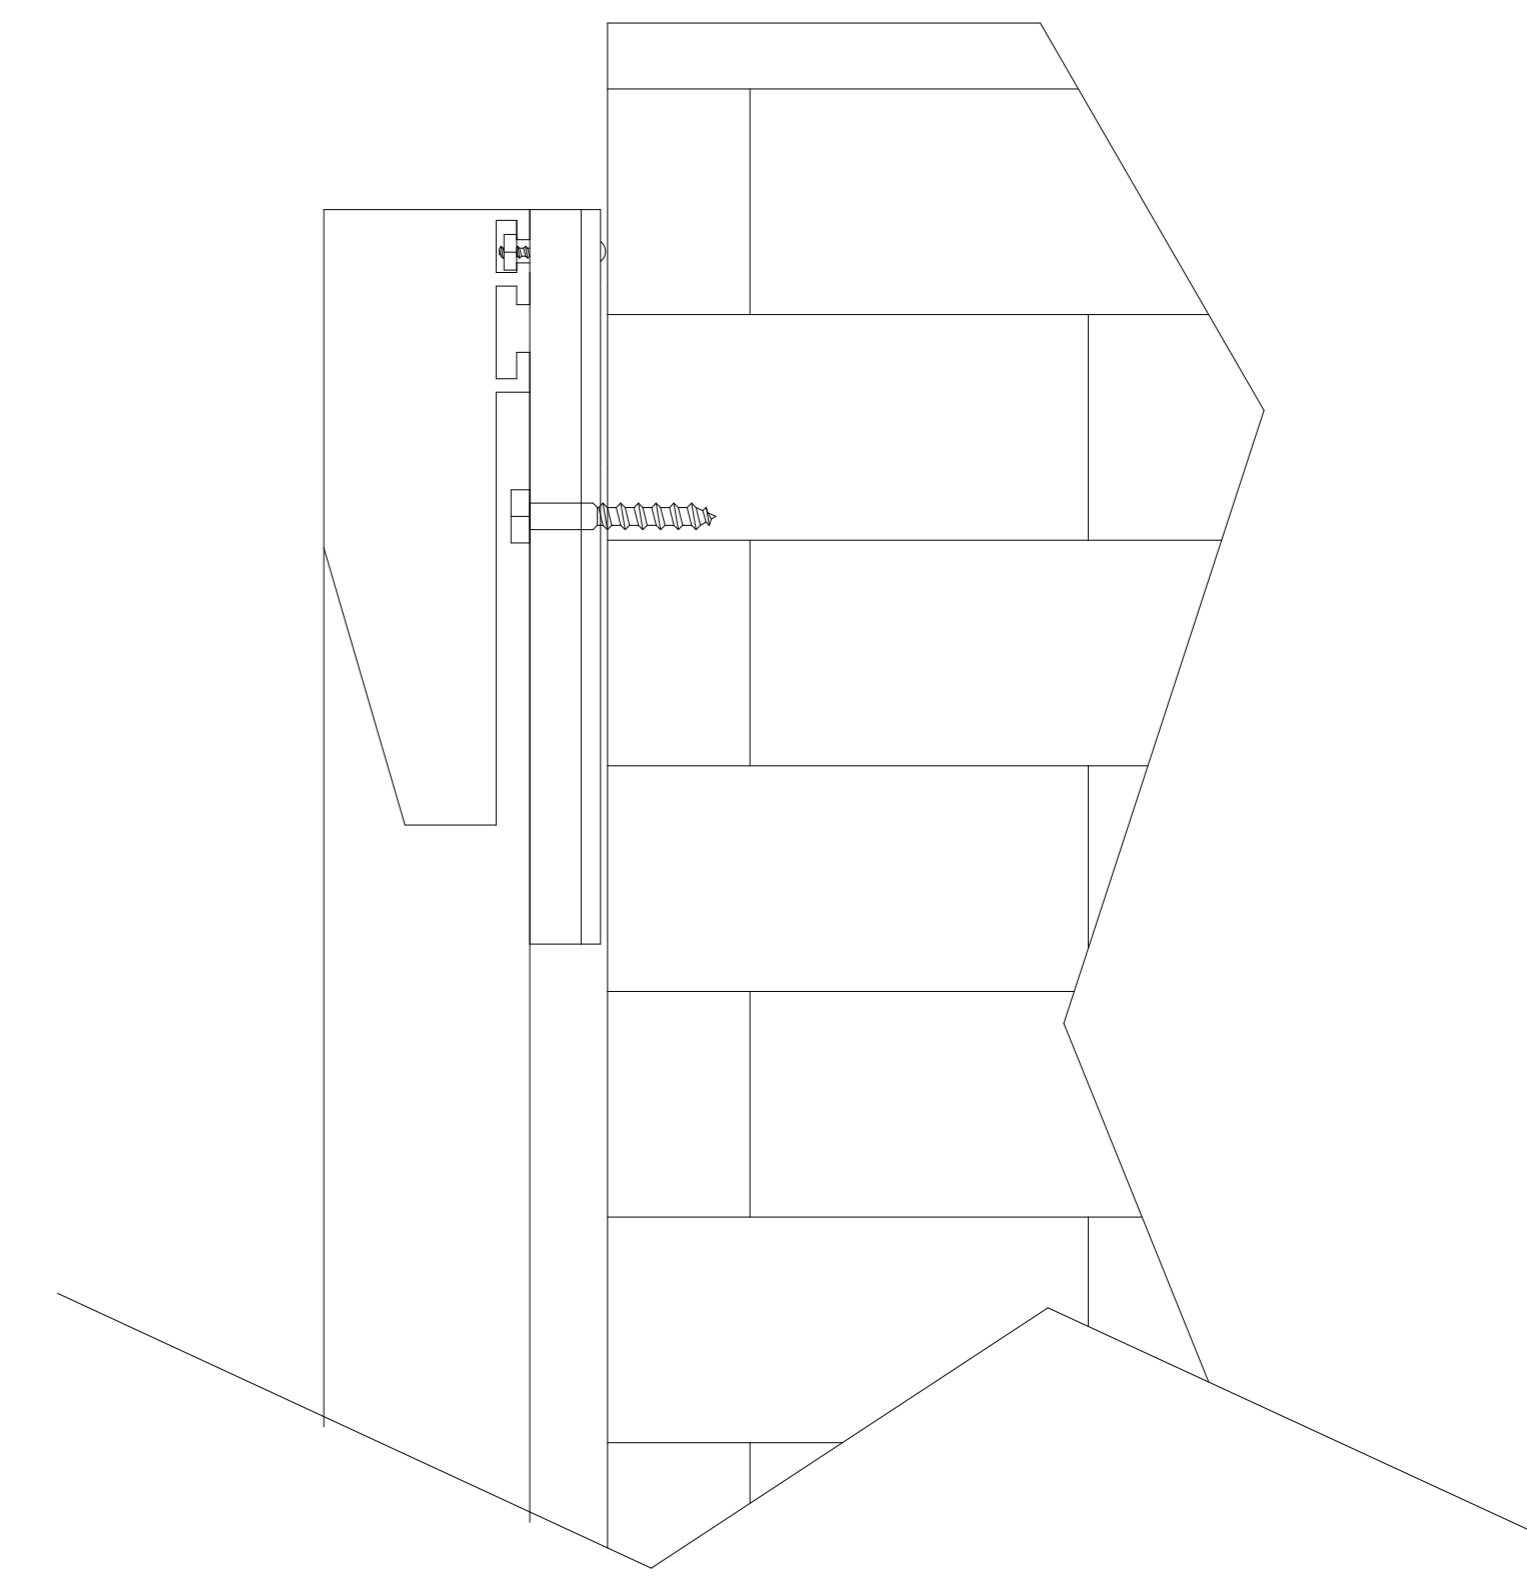

Elara II Fixed Frame 120" 16:9

Product Model: EV-F2-120-1.4

Scale 1:1	Page 1 of 2
-----------	-------------

A

5

4

3

2

### Mounting Bracket

### Mounting Diagram

White Fabric Front

*Front*

Black Backing

*Back*

Elara II Fixed Frame 120" 16:9

Product Model: EV-F2-120-1.4

not to scale