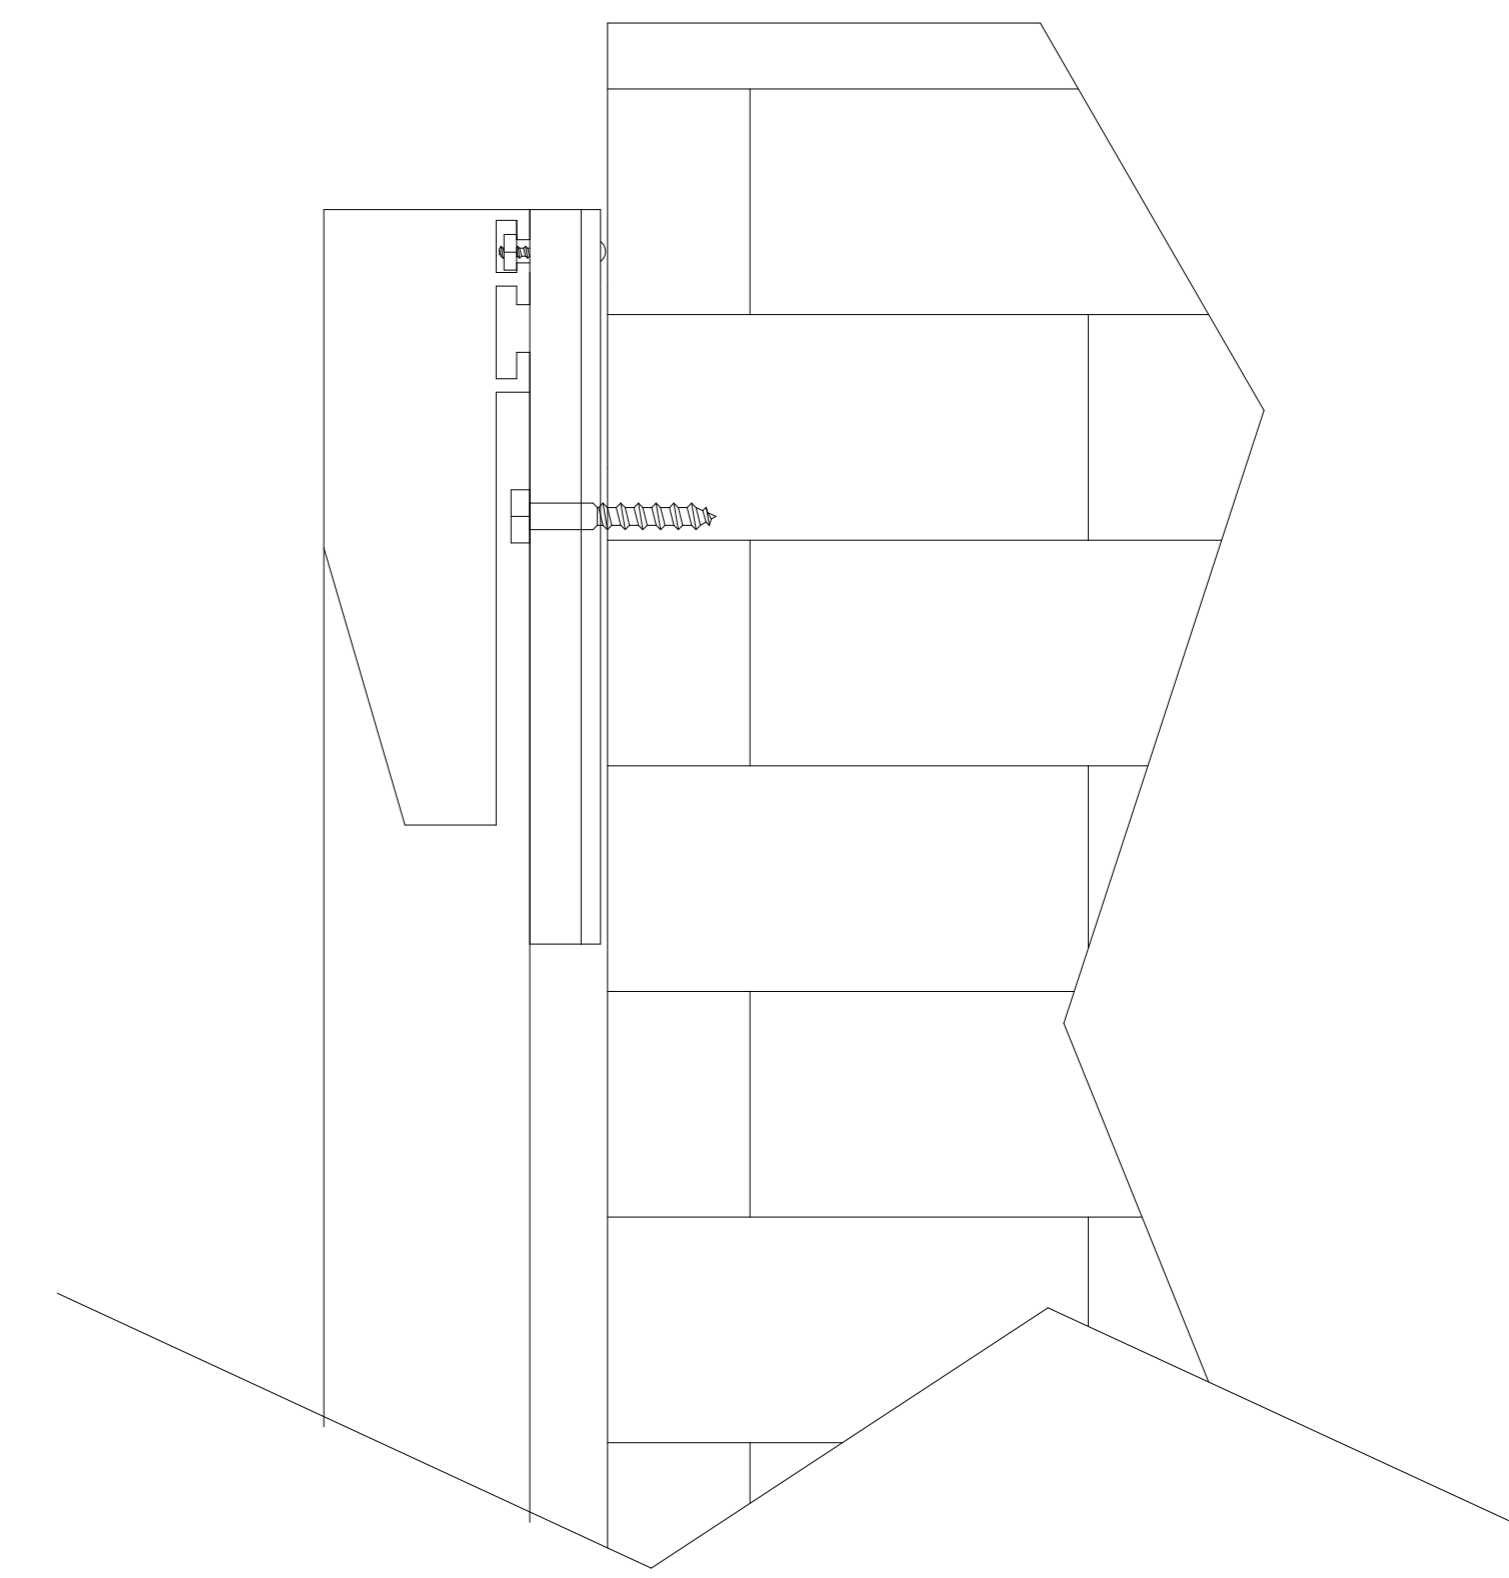

Elara II Fixed Frame 128" 16:9	
Product Model: EV-F2-128-1.4	
Scale 1:1	Page 1 of 2

5 4 3 2 1

5

4

3

2

1

C

C

B

B

A

A

White Fabric Front

Front

Mounting Bracket

Back

Black Backing

Mounting Diagram

Elara II Fixed Frame 128" 16:9

Product Model: EV-F2-128-1.4

not to scale

Page 2 of 2

5