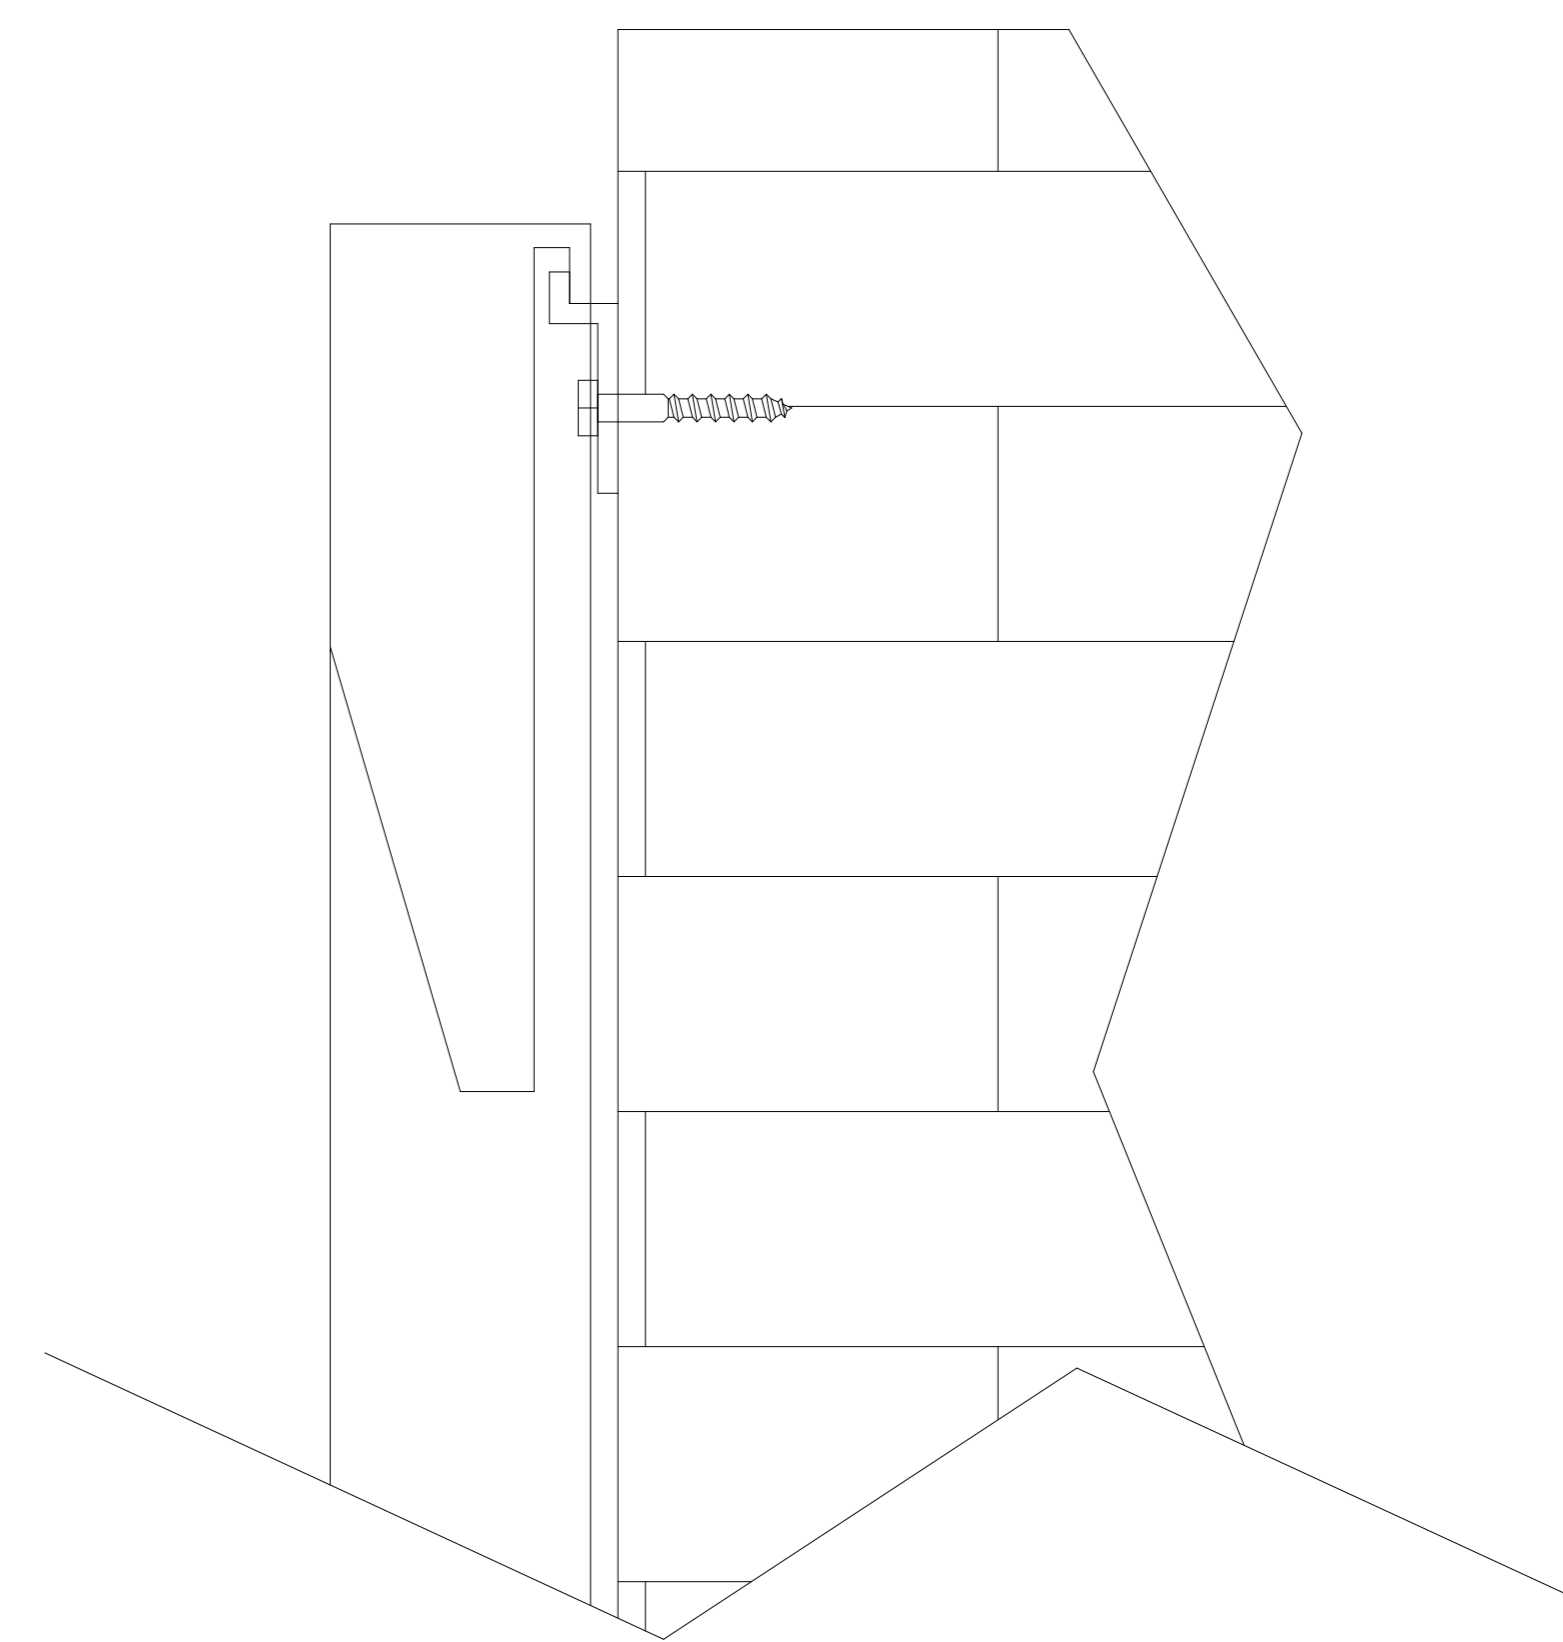

Reference Studio 4K Fixed  
 Frame 100" 16:9  
 Product Model: EV-F3-100-1.0

Scale 1:1

Page 1 of 2

5

4

3

2

1

### Mounting Bracket

### Mounting Diagram

C

C

B

B

A

A

White Fabric Front

Black Backing

Reference Studio 4K Fixed  
Frame 100" 16:9

Product Model: EV-F3-100-1.0

Not to Scale

Page 2 of 2

5

4

3