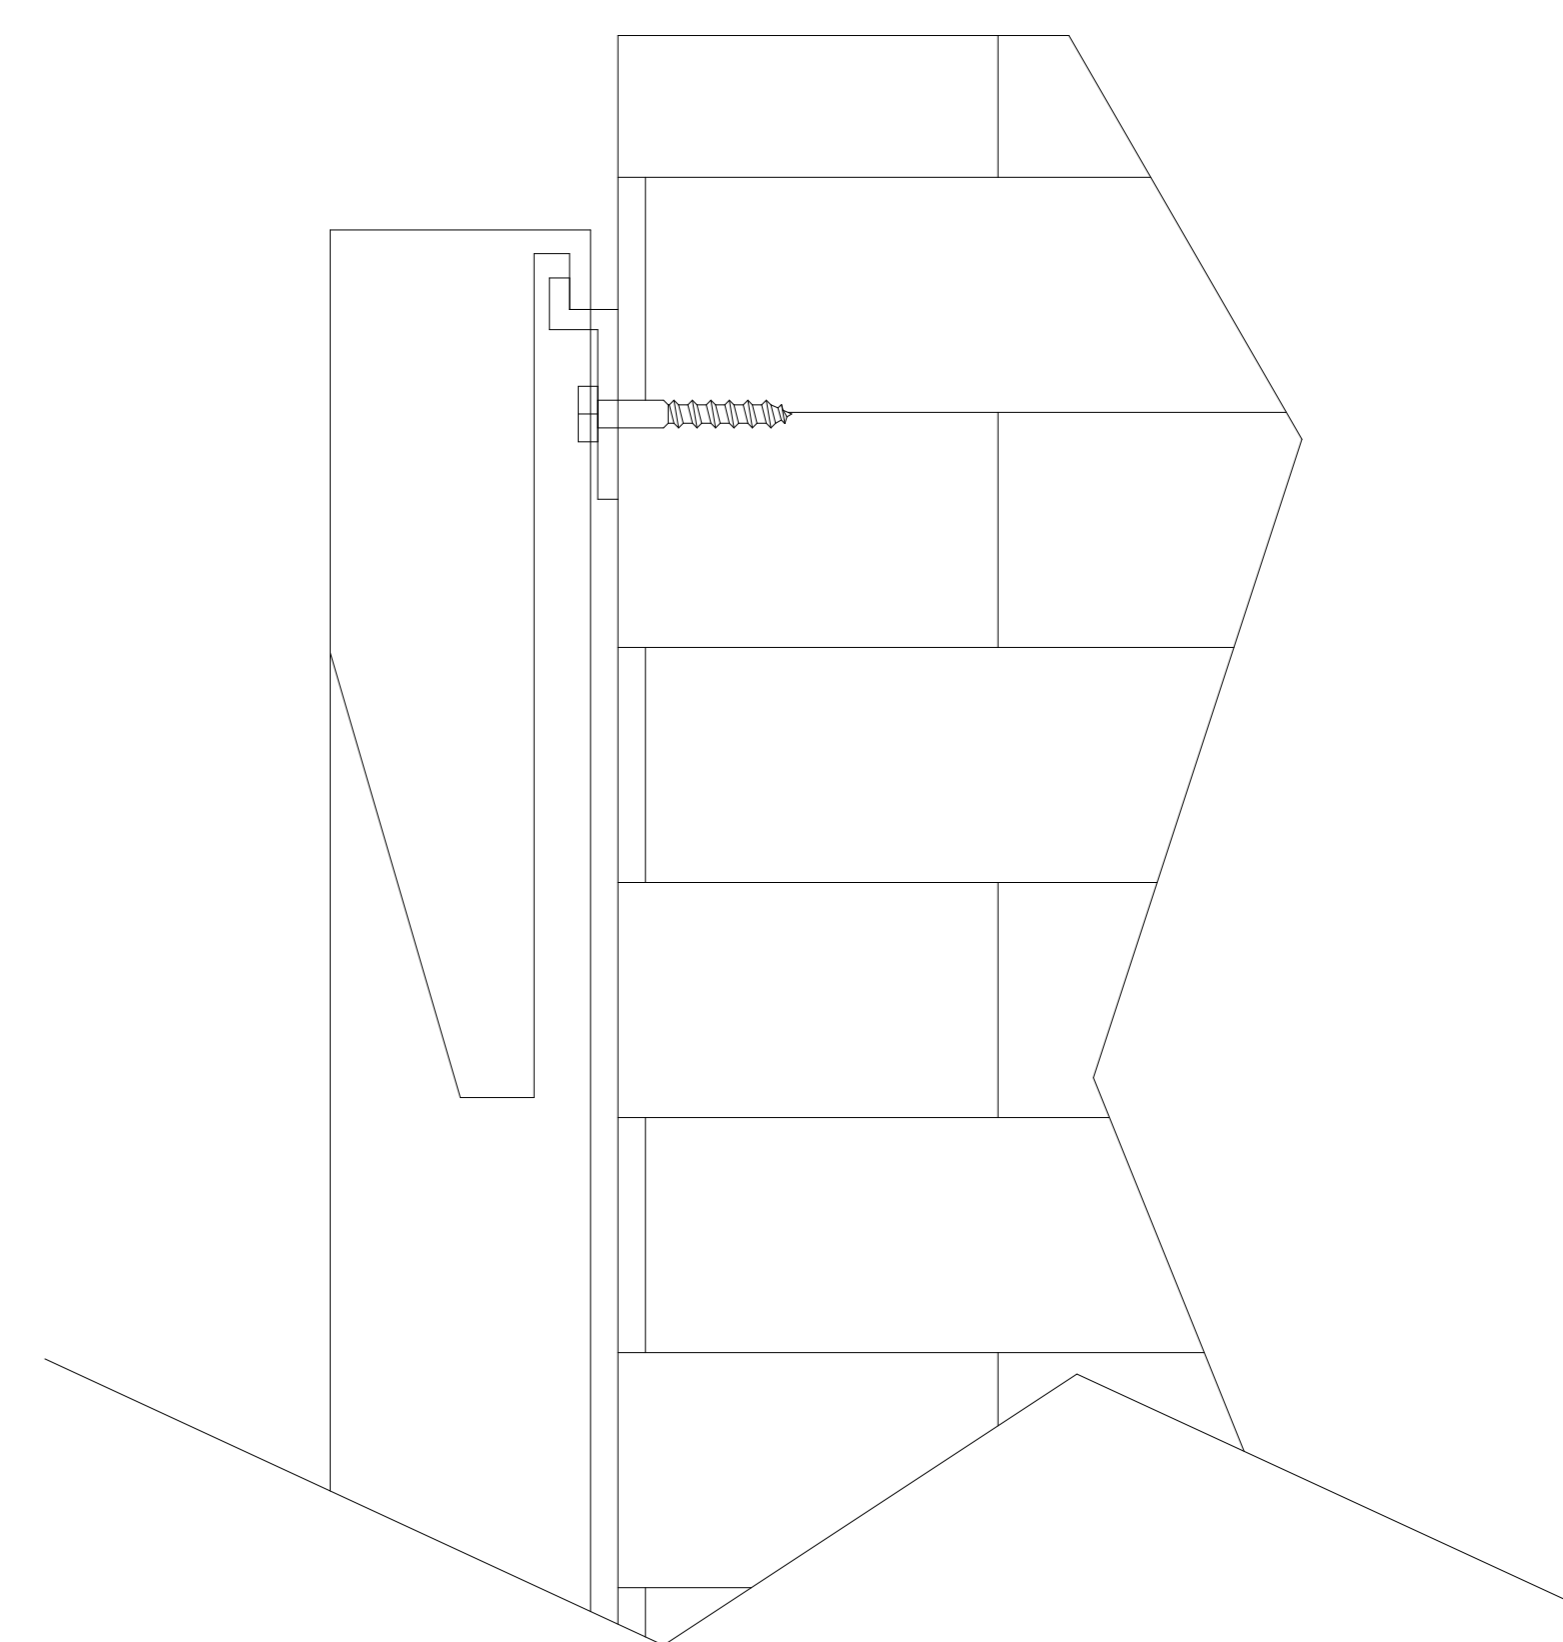

Reference Studio 4K Fixed Frame 108" 16:9	
Product Model: EV-F3-108-1.0	
Scale 1:1	Page 1 of 2

5

4

3

2

1

Mounting Bracket

Mounting Diagram

C

C

B

B

A

A

White Fabric Front

Front

Black Backing

Back

5

4

3

2

1

Reference Studio 4K Fixed
Frame 108" 16:9

Product Model: EV-F3-108-1.0

Not to Scale

Page 2 of 2