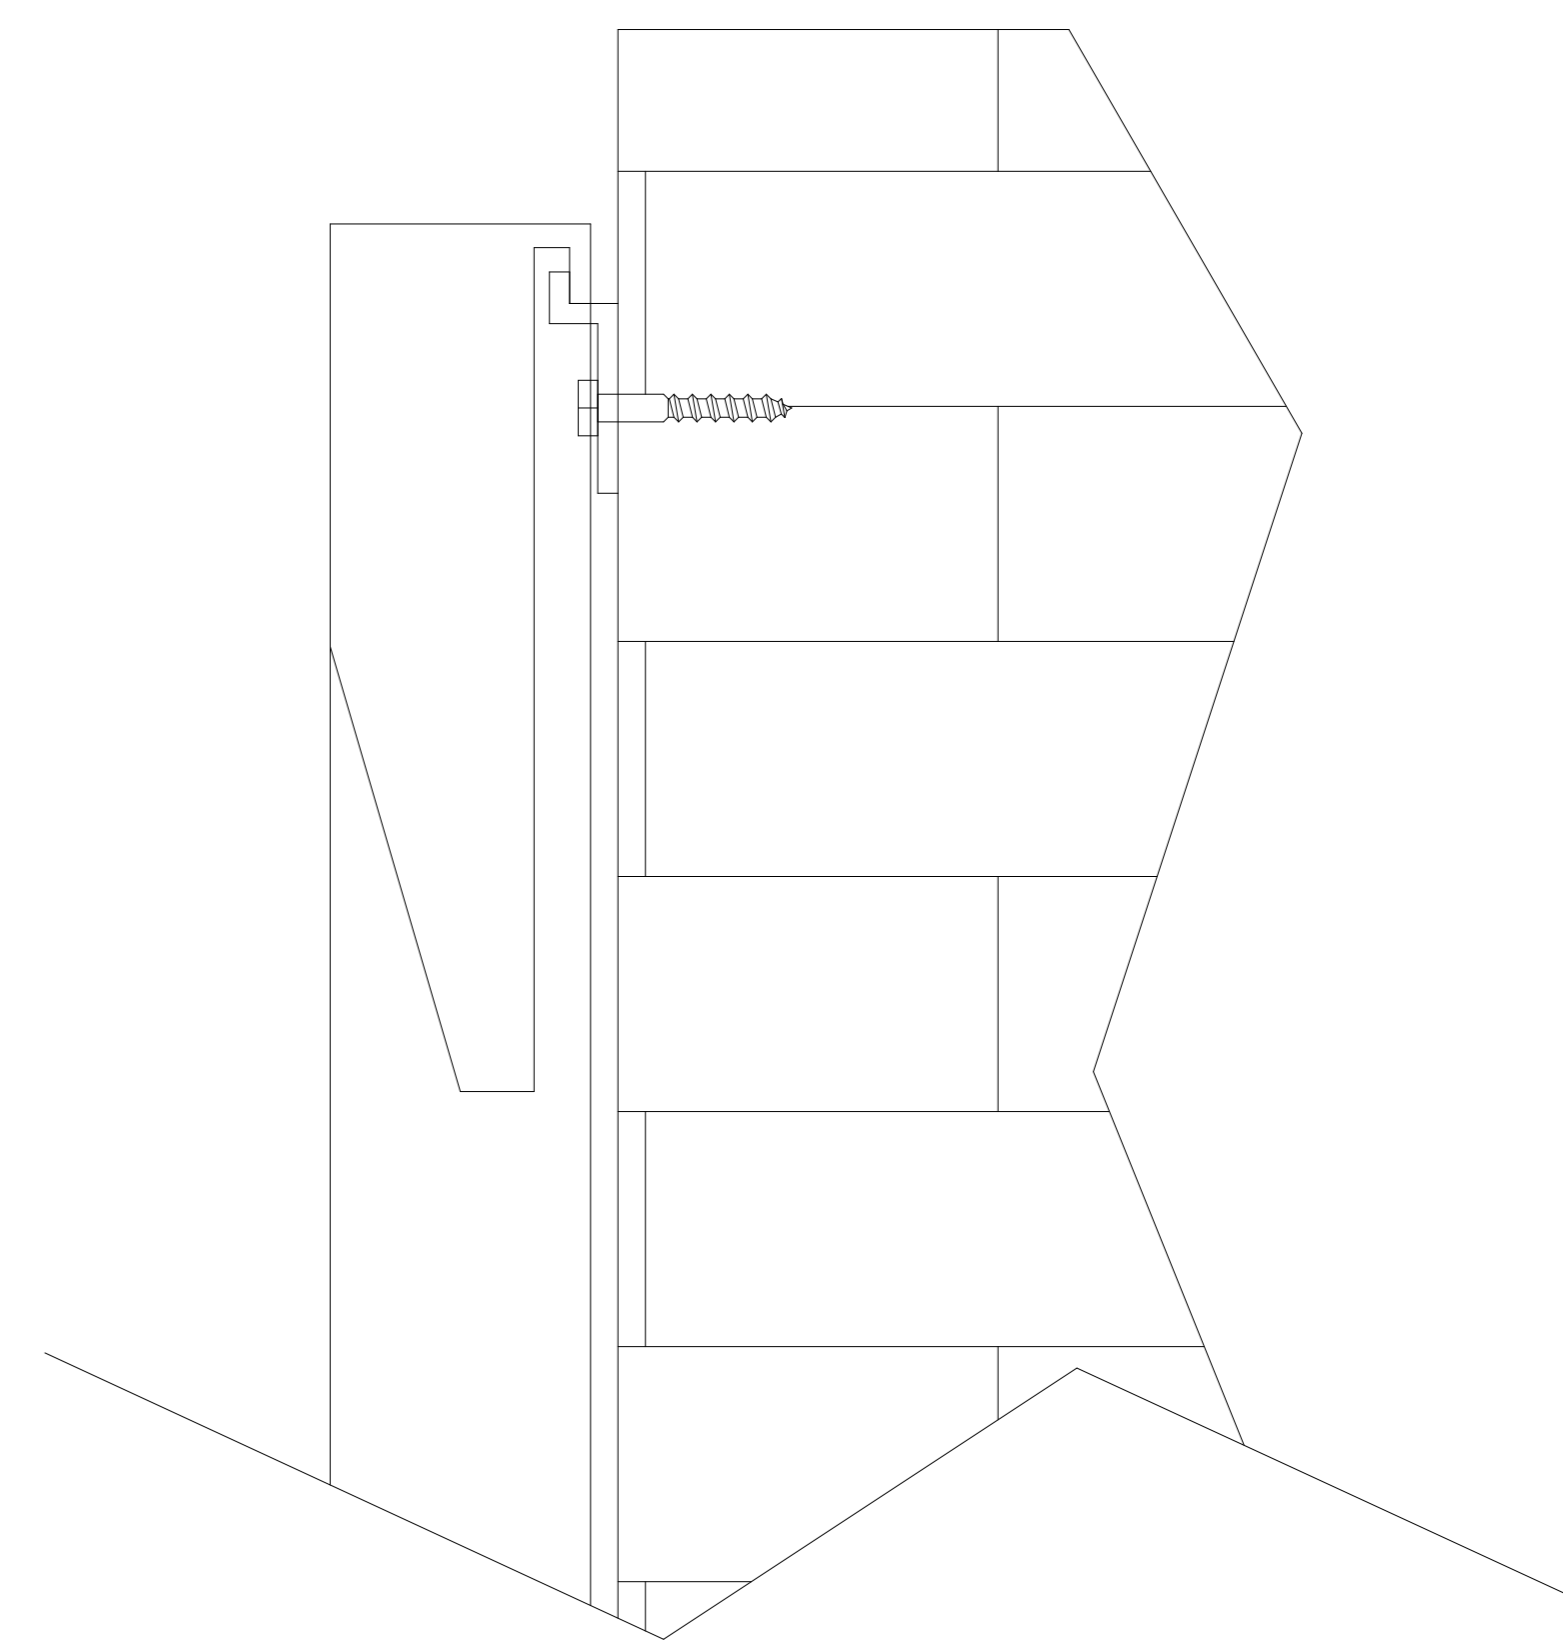

Overall Width  
108"

Frame Thickness  
 $1\frac{3}{4}$ "

Overall Height  
 $64\frac{1}{4}$ "

Viewable Size  
115"

Viewable Height  
 $56\frac{1}{4}$ "

B

B

Viewable Width  
100"

Bezel Size  
4"

A

A

Reference Studio 4K Fixed Frame 115" 16:9	
Product Model: EV-F3-115-1.0	
Scale 1:1	Page 1 of 2

5

4

3

2

### Mounting Bracket

### Mounting Diagram

C

C

B

B

A

A

White Fabric Front