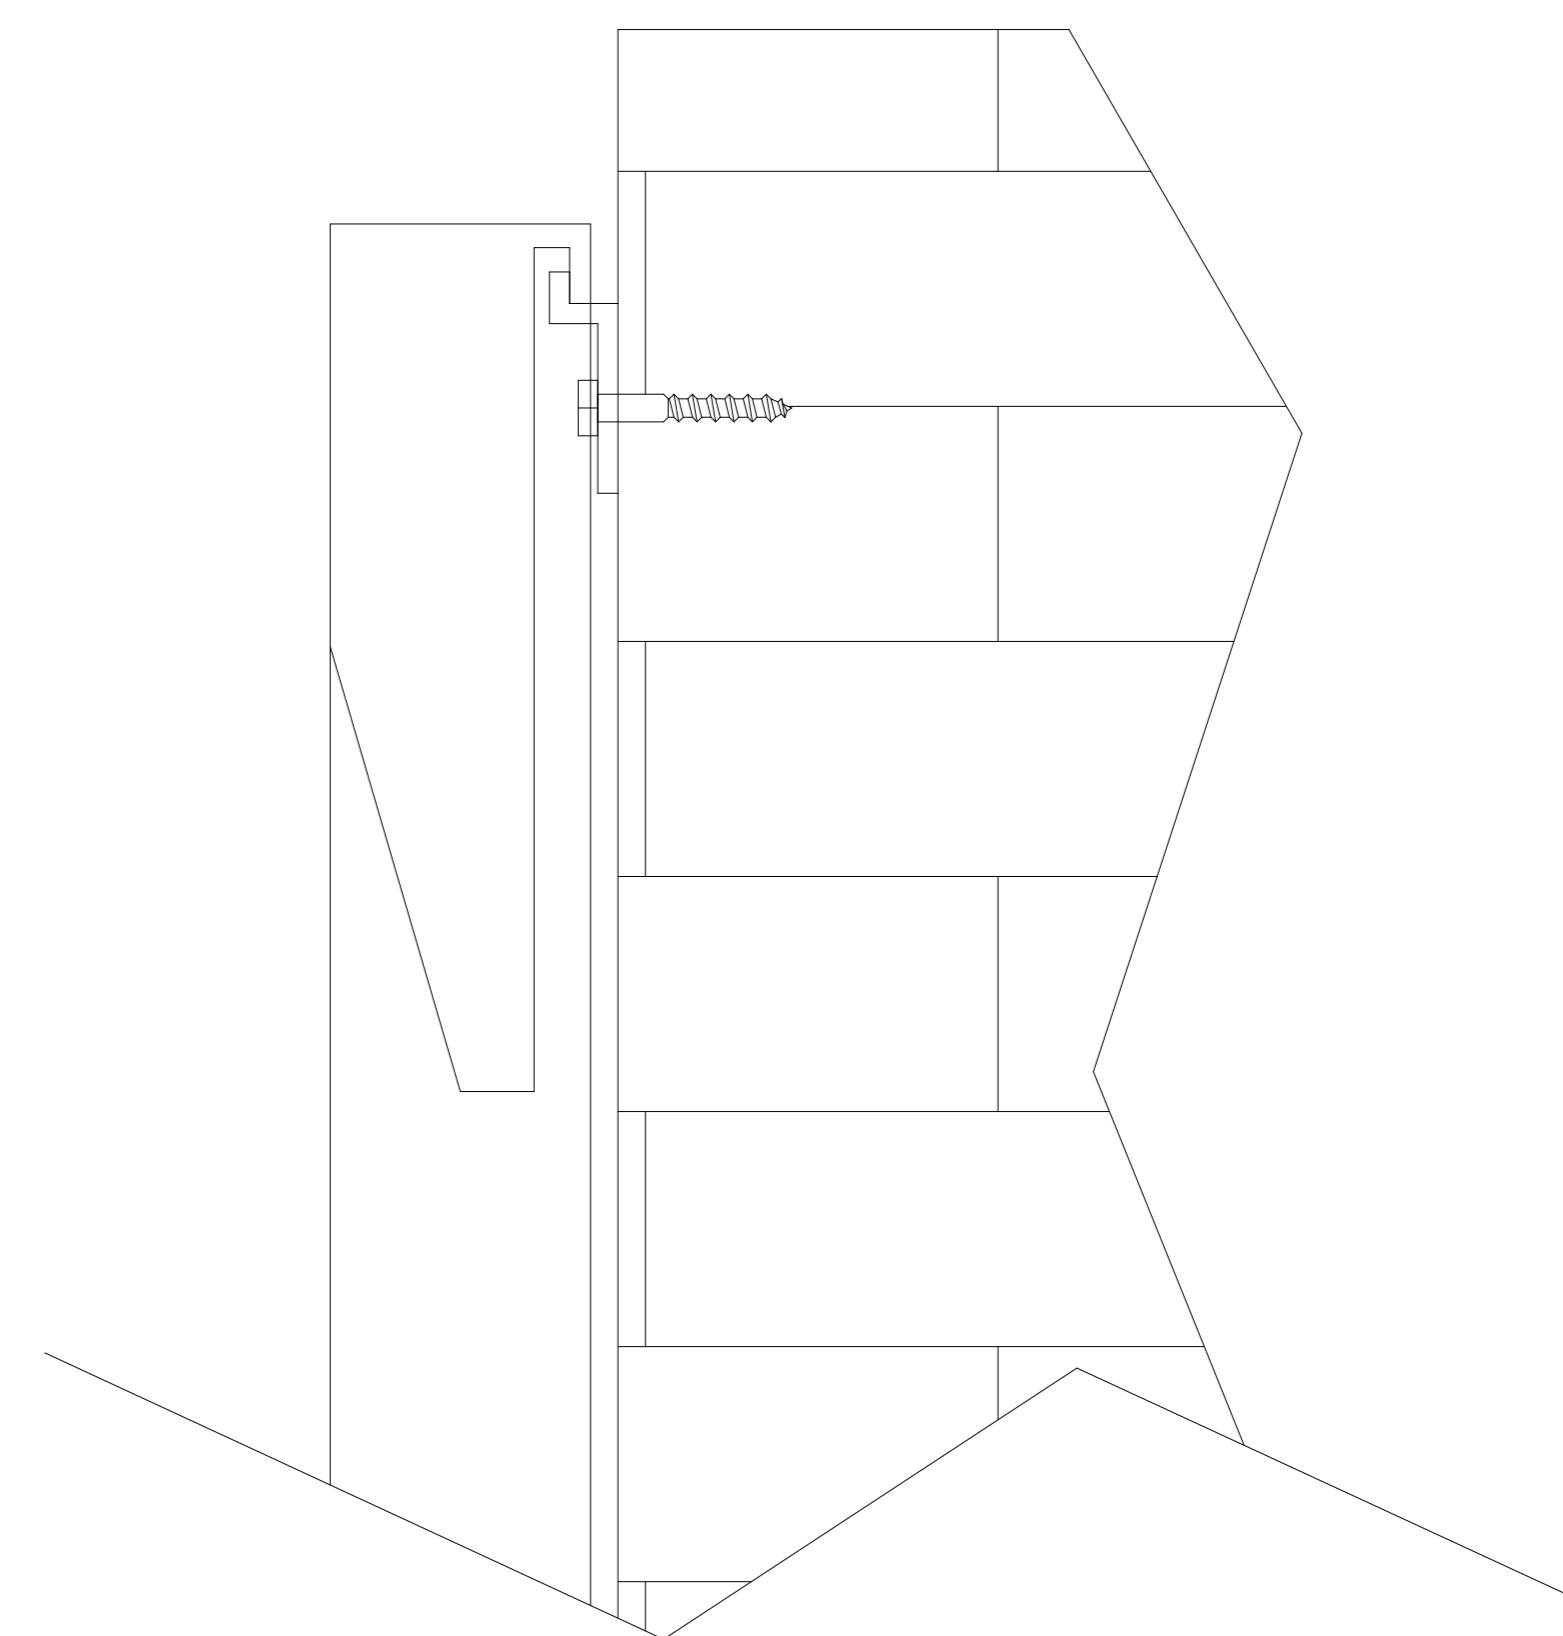

Reference Studio 4K Fixed Frame 125" 16:9	
Product Model: EV-F3-125-1.0	
Scale 1:1	Page 1 of 2

5

4

3

2

1

C

C

### Mounting Bracket

### Mounting Diagram

White Fabric Front

*Front*

Black Backing

*Back*

Reference Studio 4K Fixed  
Frame 125" 16:9

Product Model: EV-F3-125-1.0

Not to Scale