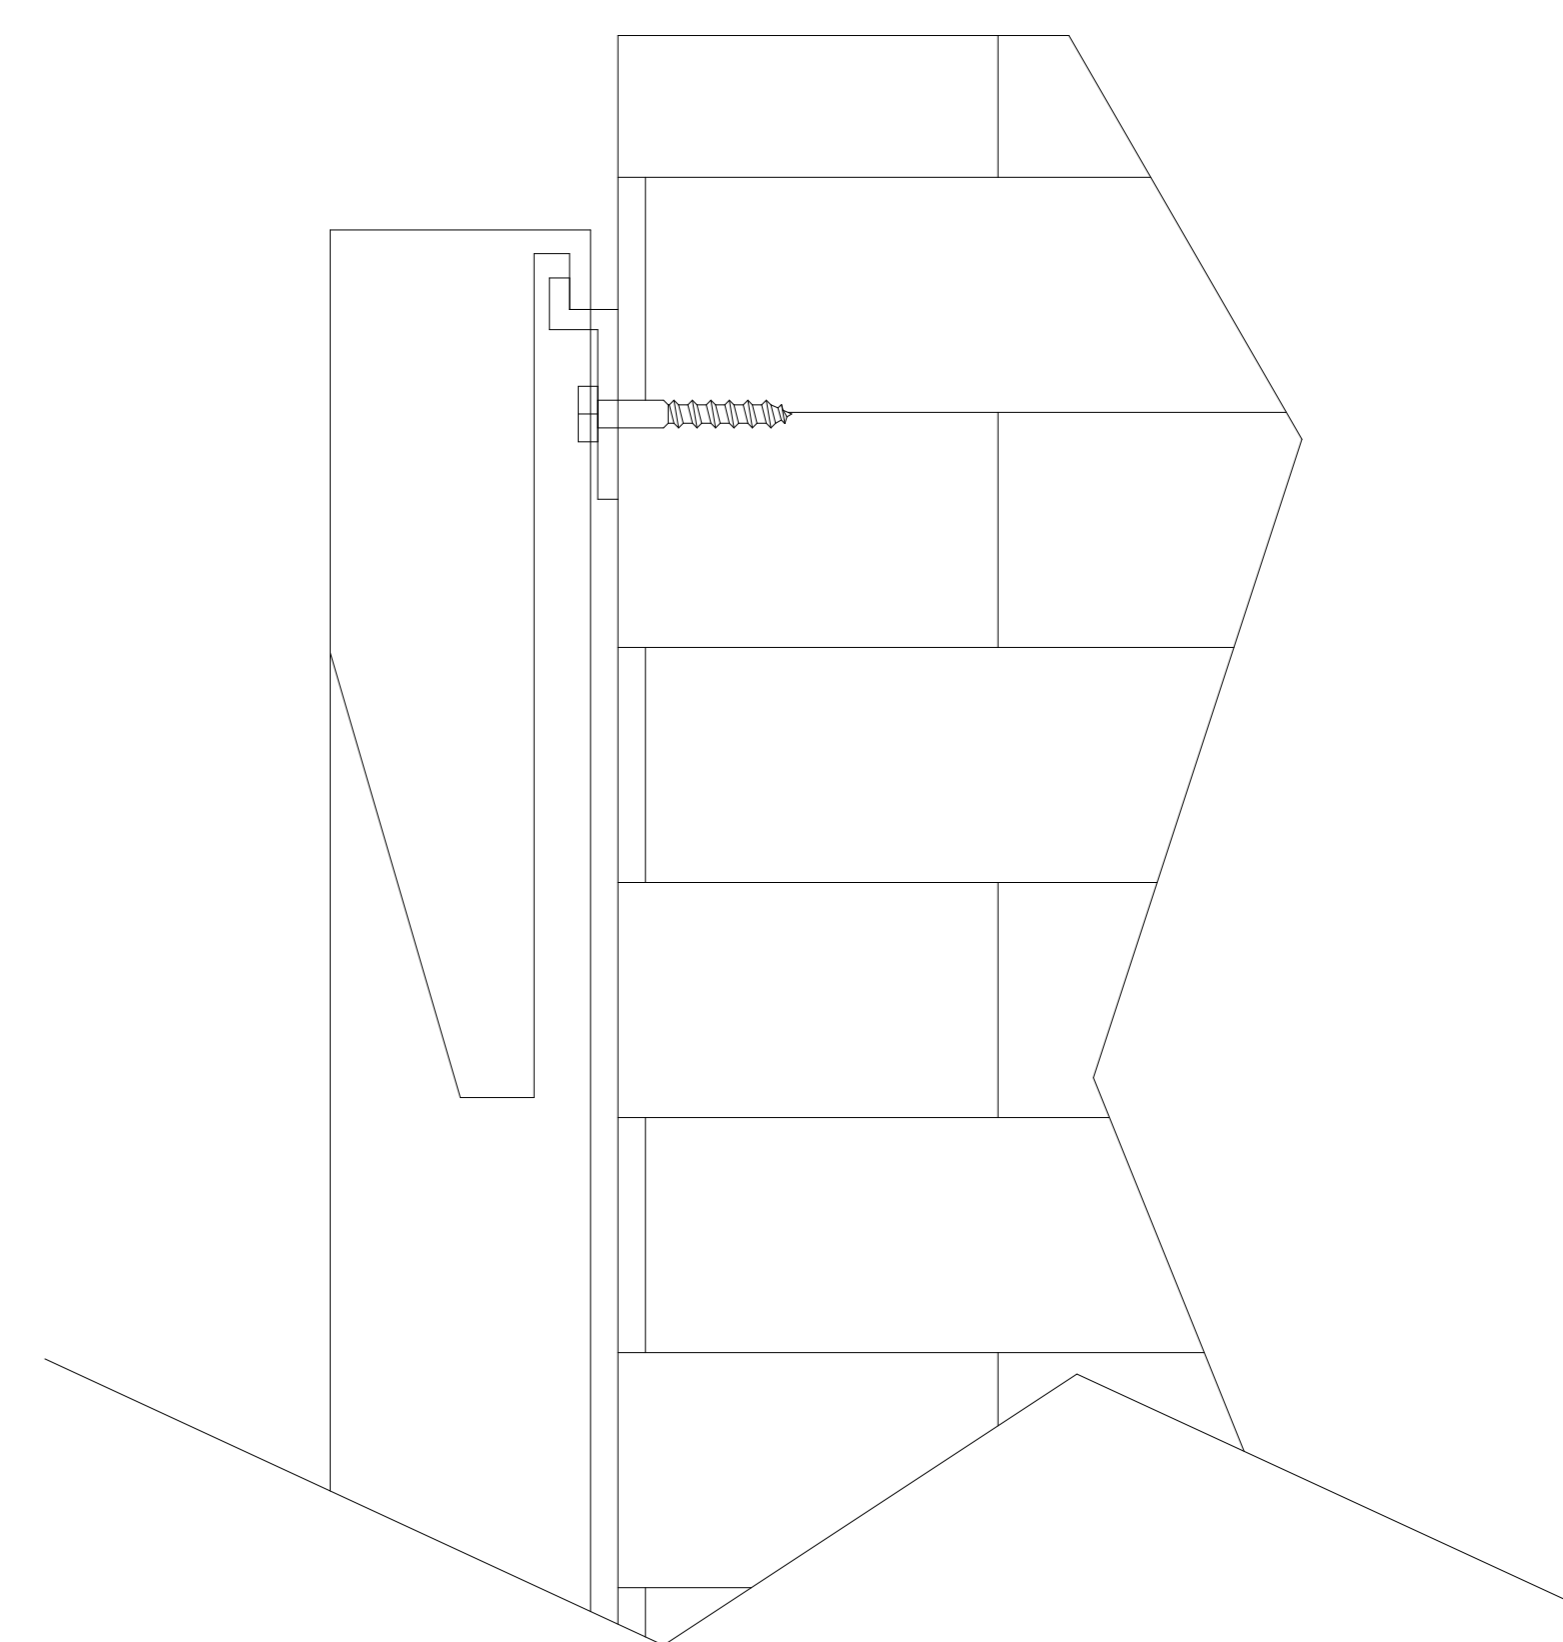

50"

5 4 3 2 1

C
B
A

Overall Width

$125\frac{1}{2}$ "

Frame Thickness

$1\frac{3}{4}$ "

Overall Height
74"

Viewable Size
135"

Viewable Height
66"

Viewable Width
 $117\frac{1}{2}$ "

Bezel Size
4"

Reference Studio 4K Fixed
Frame 135" 16:9

Product Model: EV-F3-135-1.0

Scale 1:1

Page 1 of 2

5 4 3 2 1

C
B
A

5

4

3

2

1

Mounting Bracket

Mounting Diagram

C

C

B

B

A

A

White Fabric Front