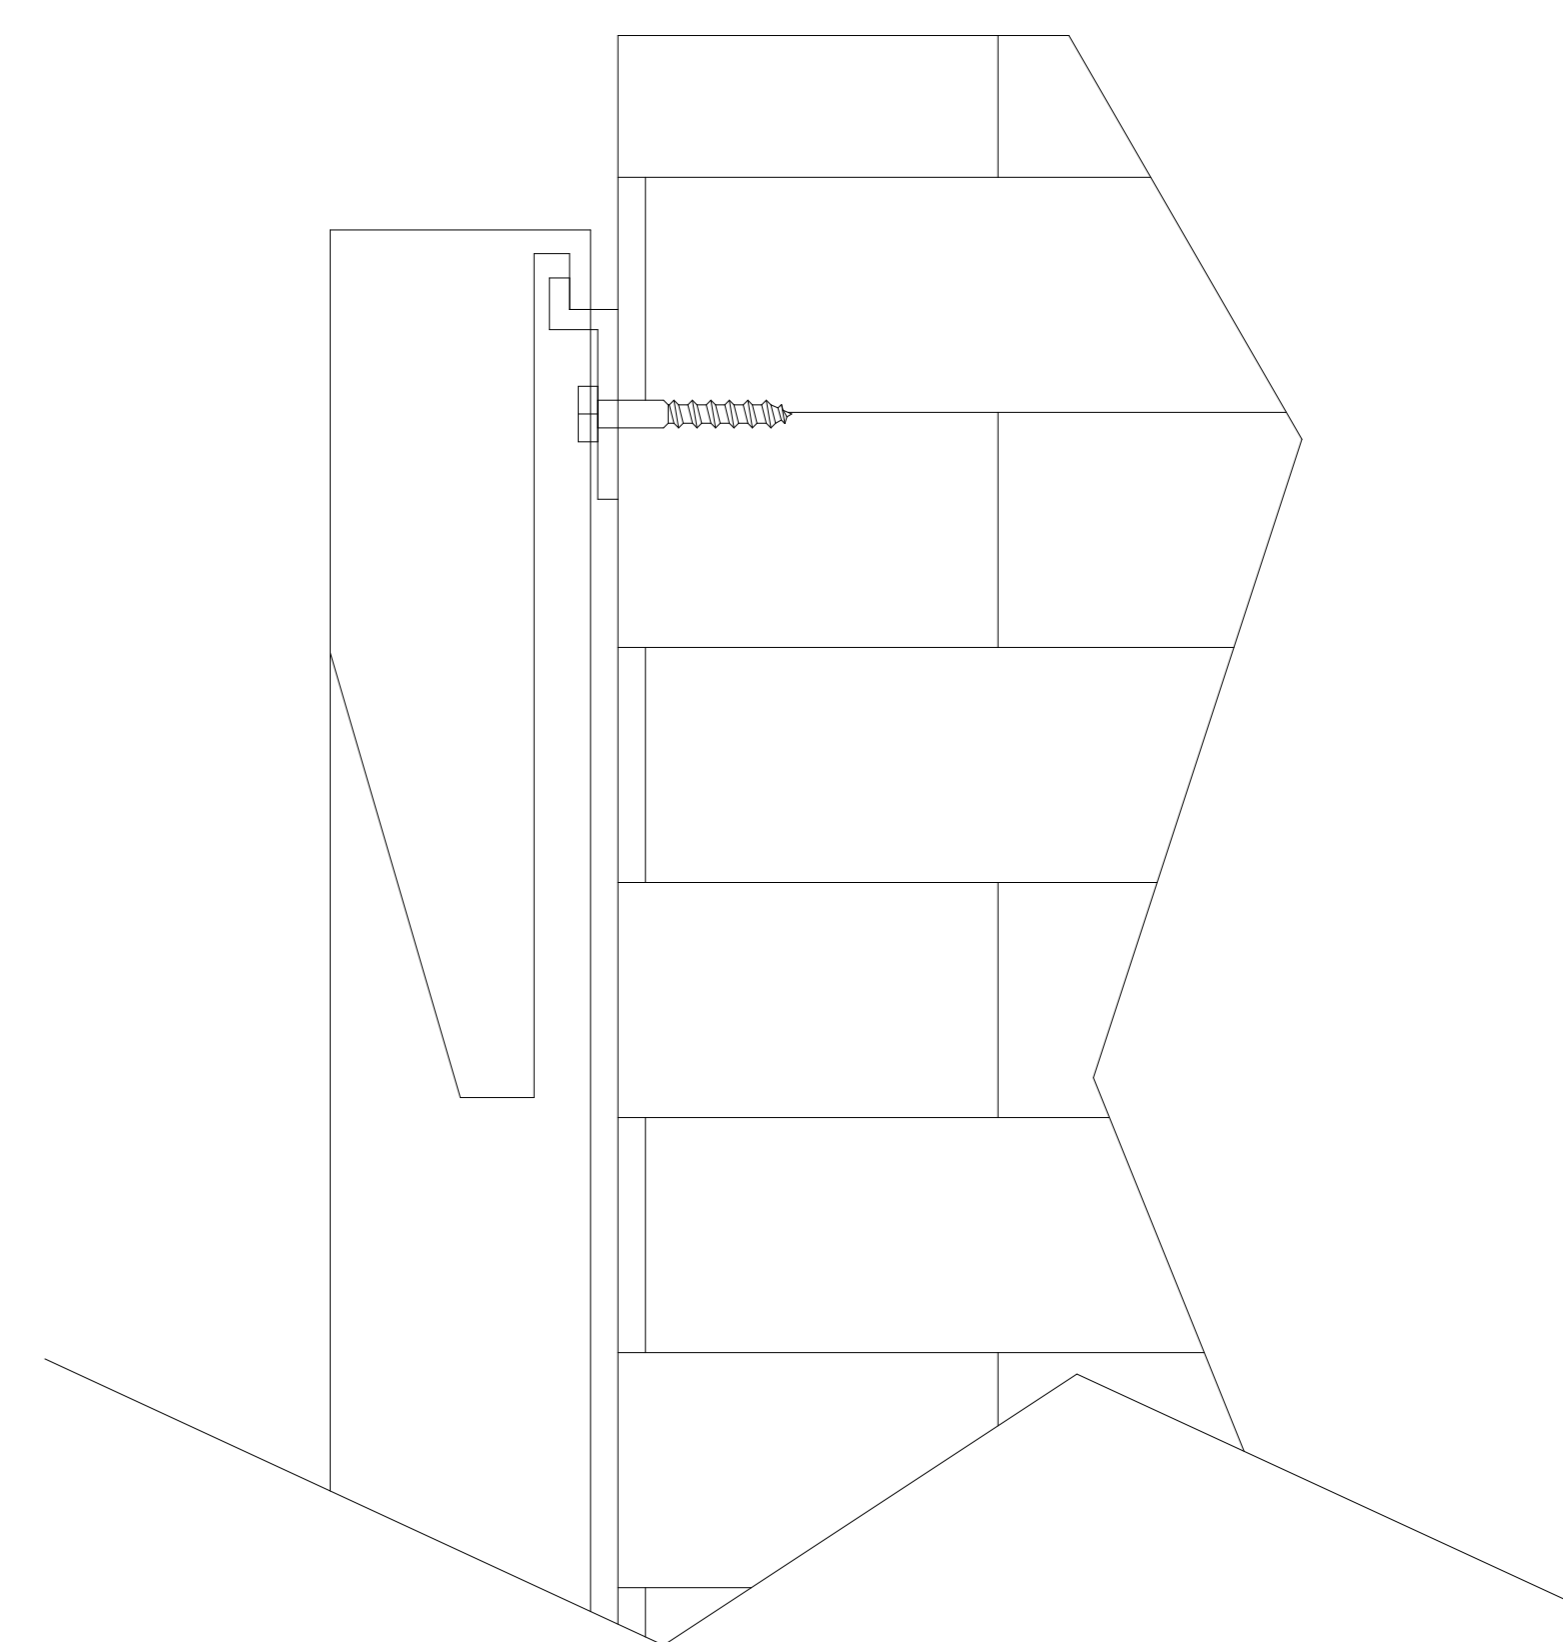

Reference Studio 4K Fixed
Frame 150" 16:9

Product Model: EV-F3-150-1.0

Scale 1:1	Page 1 of 2
-----------	-------------

5

4

3

2

1

Mounting Bracket

Mounting Diagram

C

C

B

B

A

A

White Fabric Front

Front

Black Backing

Back

Reference Studio 4K Fixed
Frame 150" 16:9

Product Model: EV-F3-150-1.0

Not to Scale

Page 2 of 2