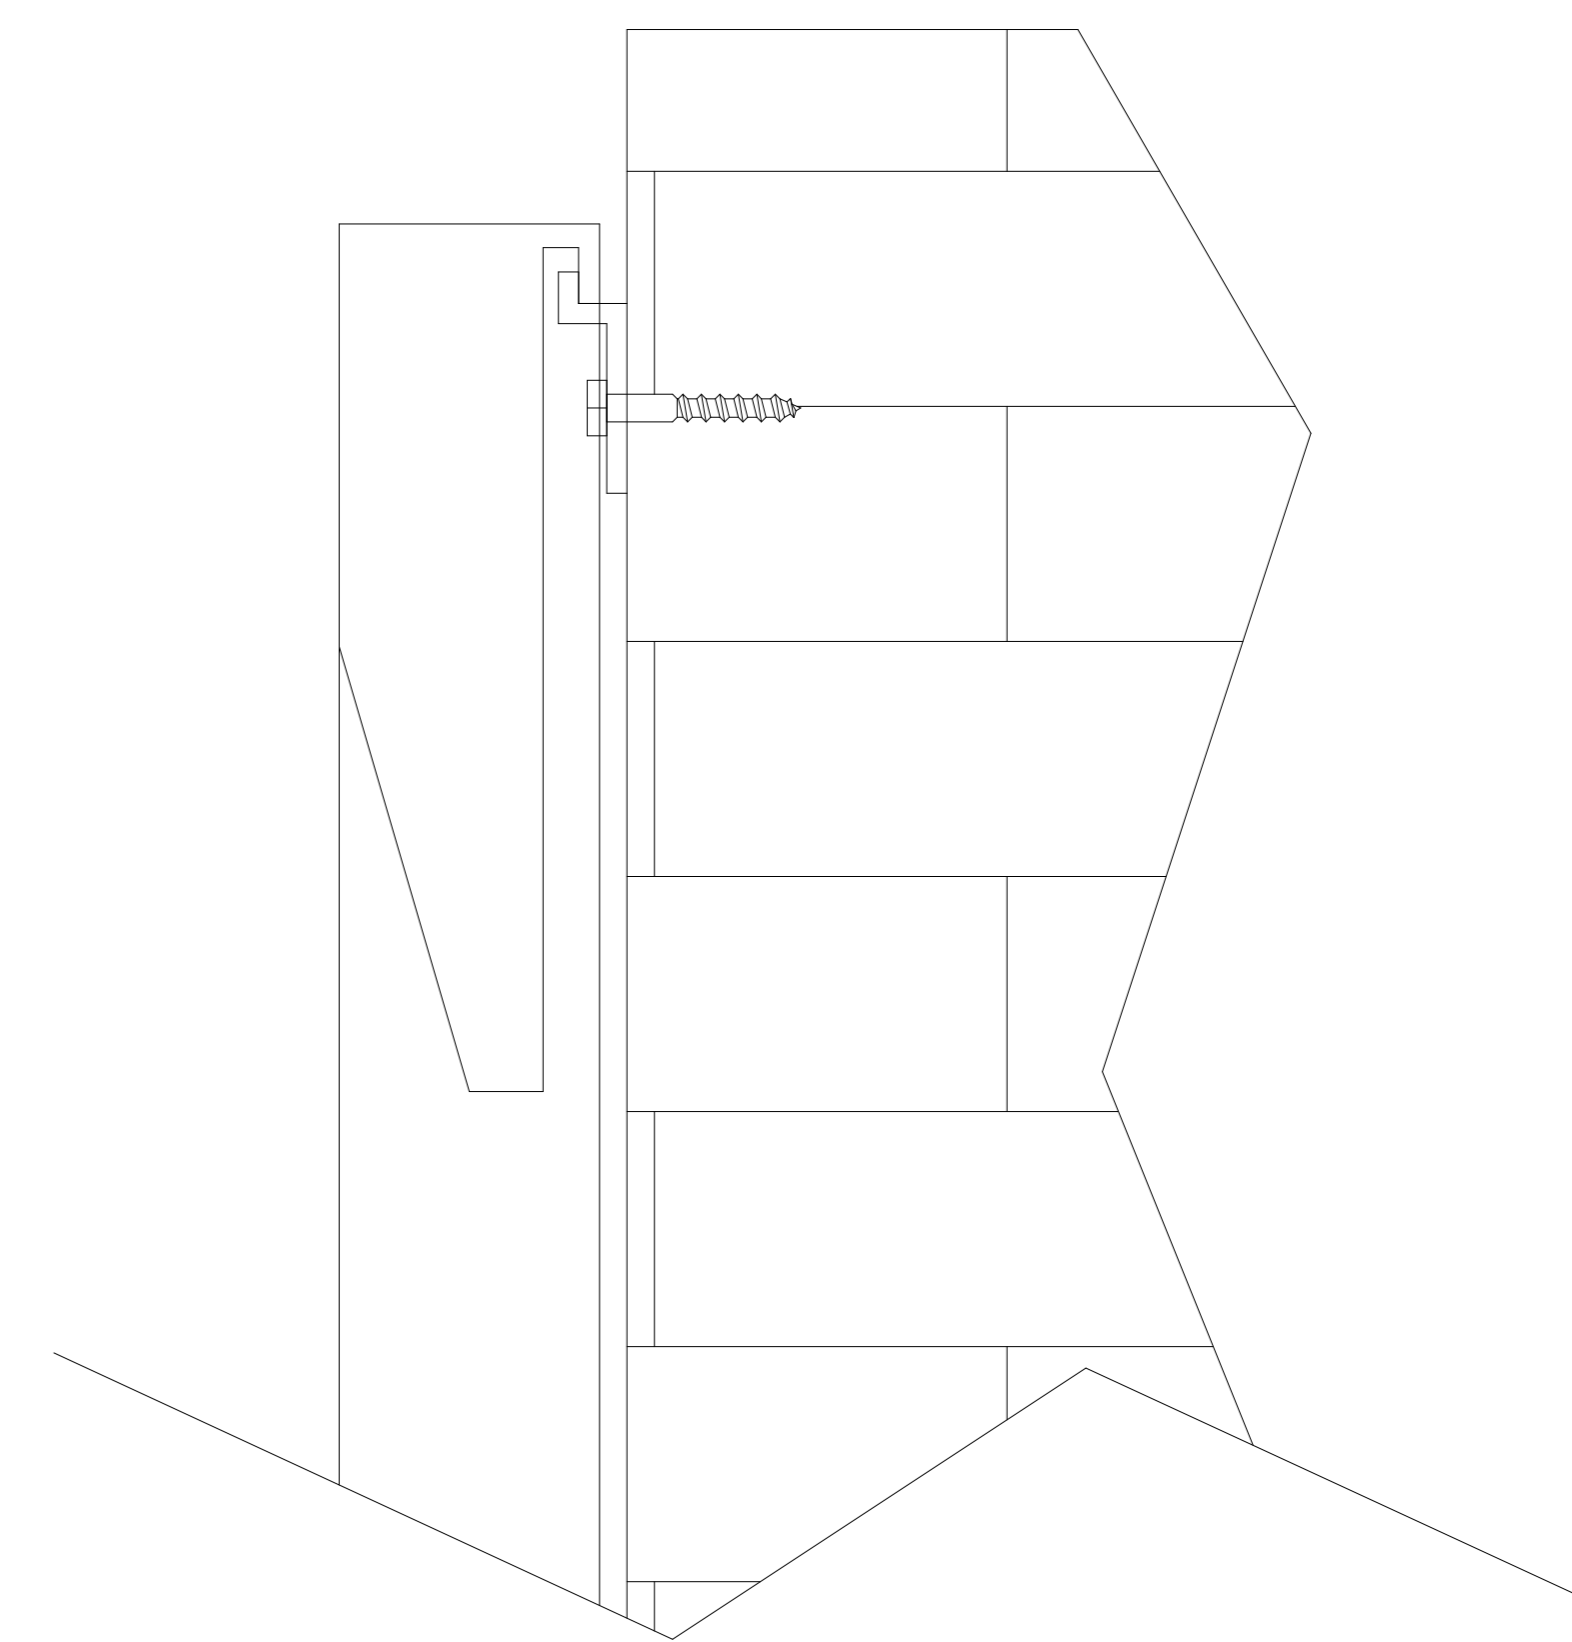

5 4 3 2 1

50"

Overall Width
81"

Frame Thickness
1 3/4"

Overall Height
49"

Viewable Size
84"

Viewable Height
41"

Viewable Width
73"

4

3

2

1

Mounting Bracket

Mounting Diagram

White Fabric Front

Front

Black Backing

Back

Reference Studio 4K Fixed
Frame 84" 16:9

Product Model: EV-F3-84-1.0

Not to Scale

Page 2 of 2