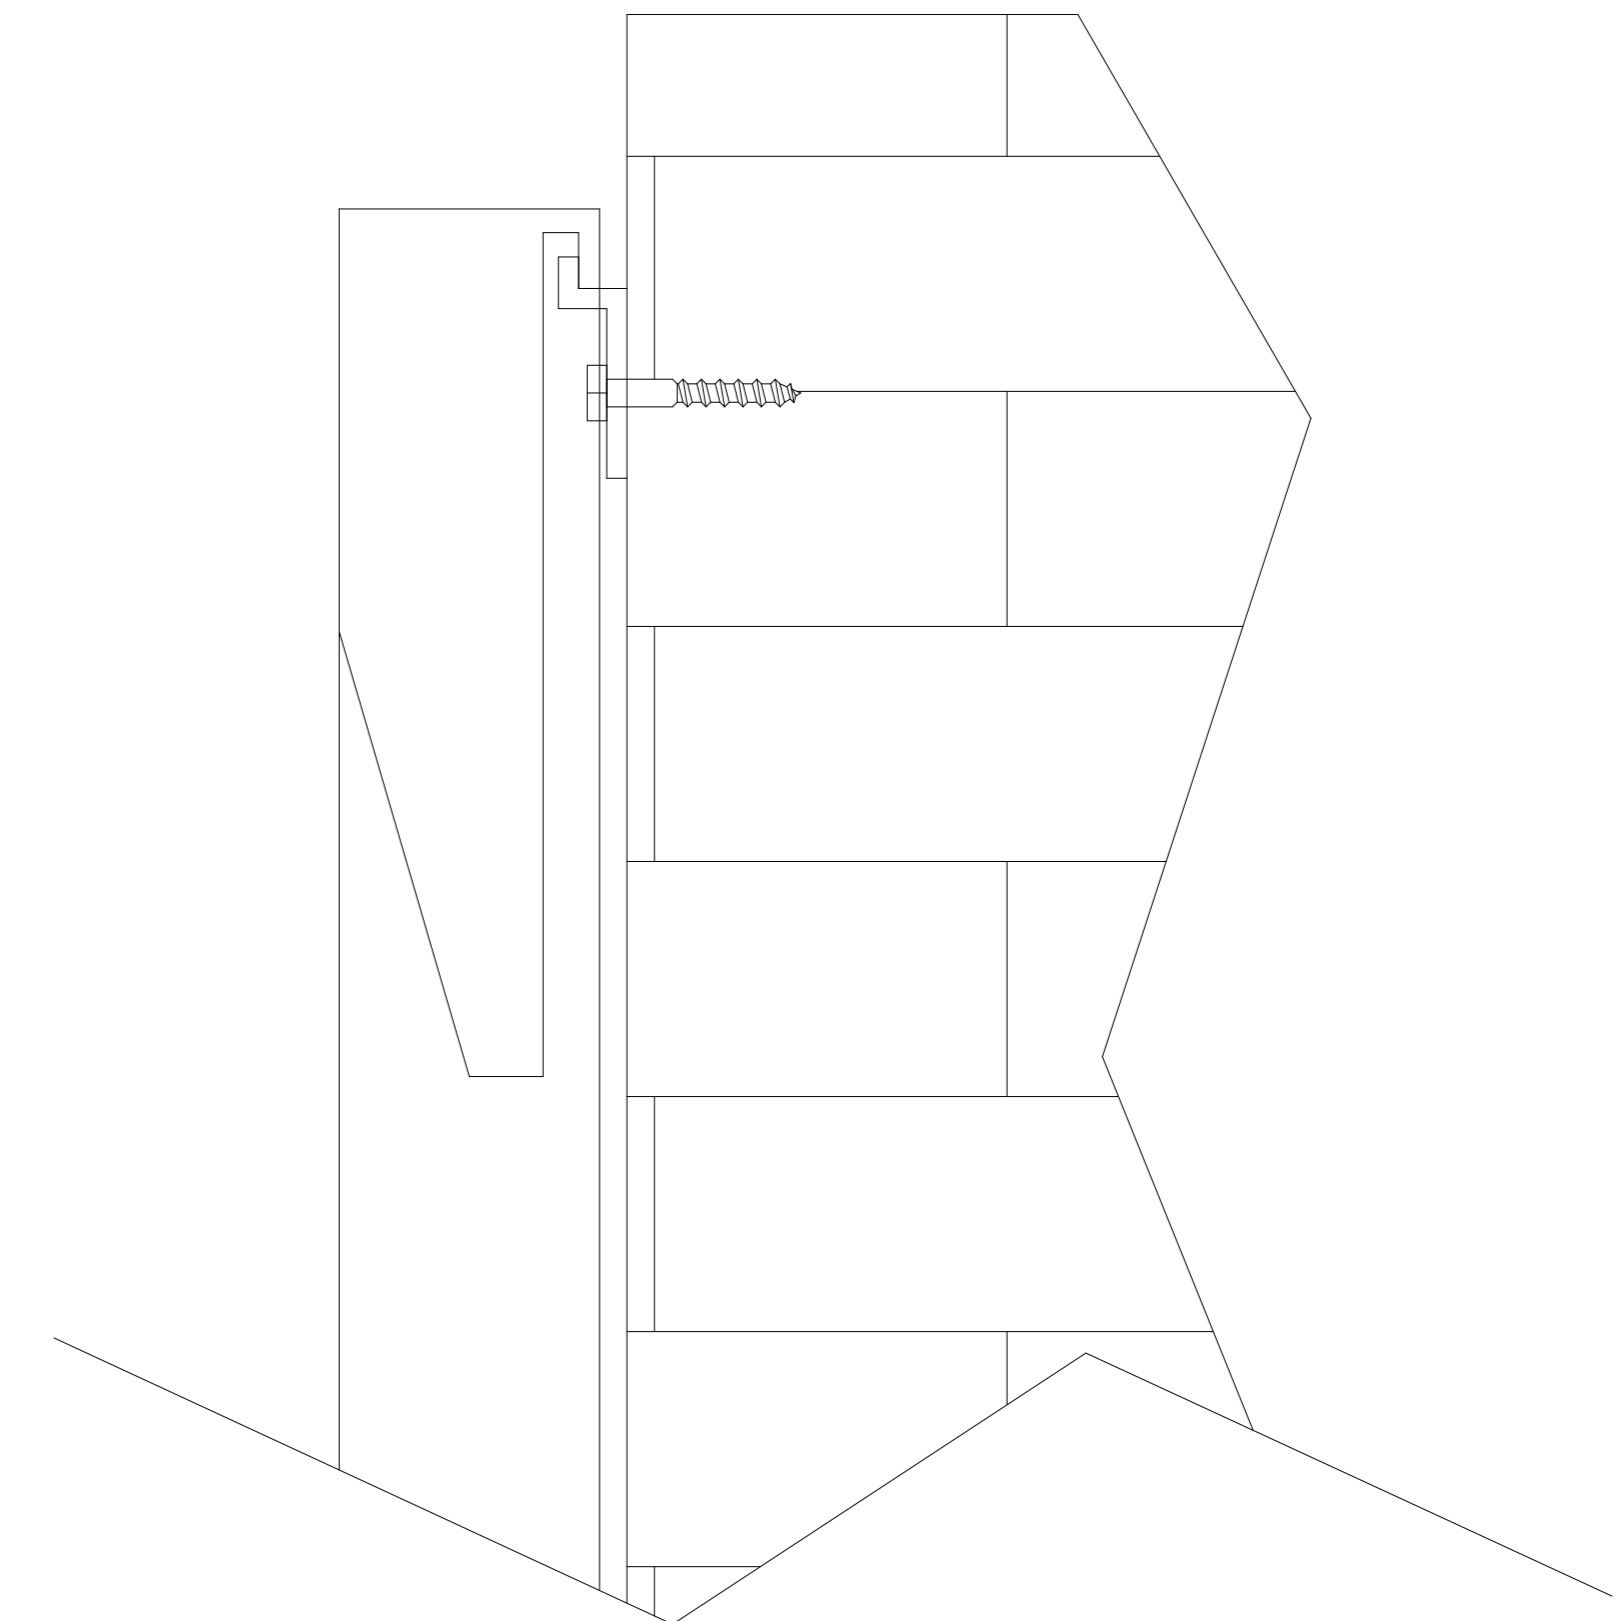

Reference Studio 4K Fixed
Frame 92" 16:9

Product Model: EV-F3-92-1.0

Scale 1:1

Page 1 of 2

5 4 3 2 1

Mounting Bracket

Mounting Diagram

C

C

B

B

A

A

White Fabric Front

Black Backing

Reference Studio 4K Fixed Frame 92" 16:9

Product Model: EV-F3-92-1.0

Not to Scale

Page 2 of 2

5 4 3 2 1