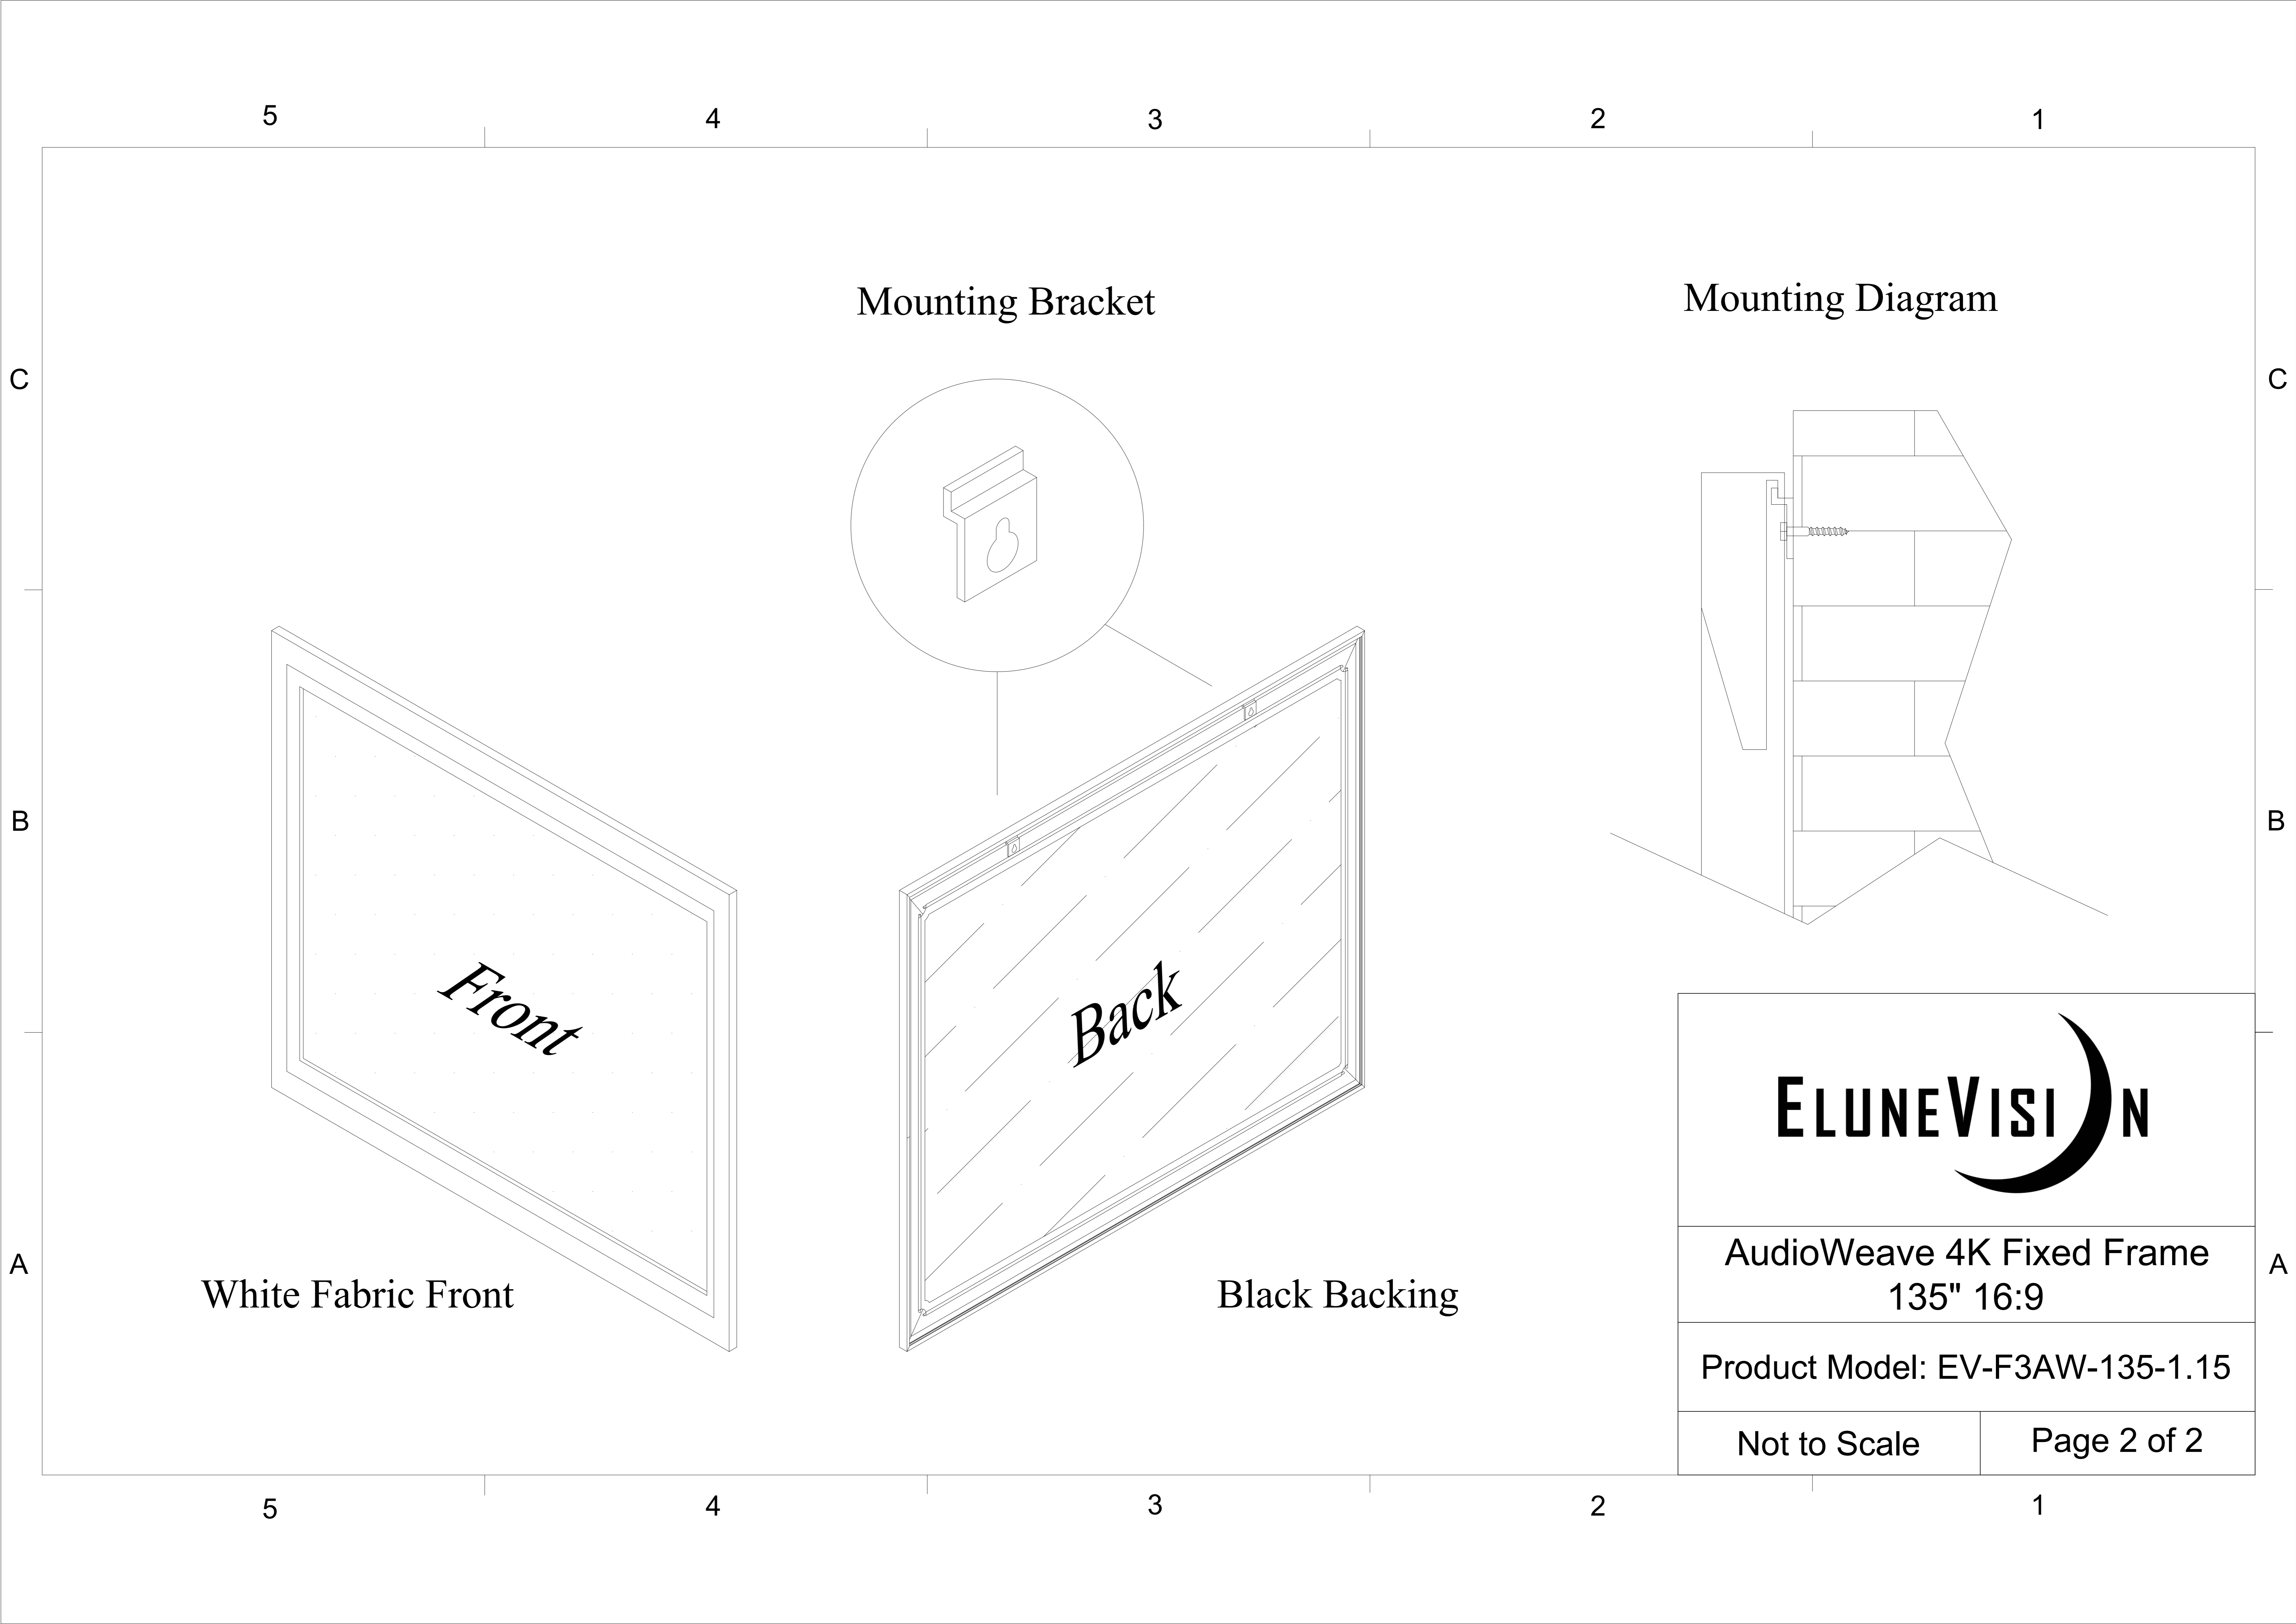

AudioWeave 4K Fixed Frame
 135" 16:9
 Product Model: EV-F3AW-135-1.15

Scale 1:1	Page 1 of 2
-----------	-------------

AudioWeave 4K Fixed Frame
135" 16:9

Product Model: EV-F3AW-135-1.15

Not to Scale	Page 2 of 2
--------------	-------------