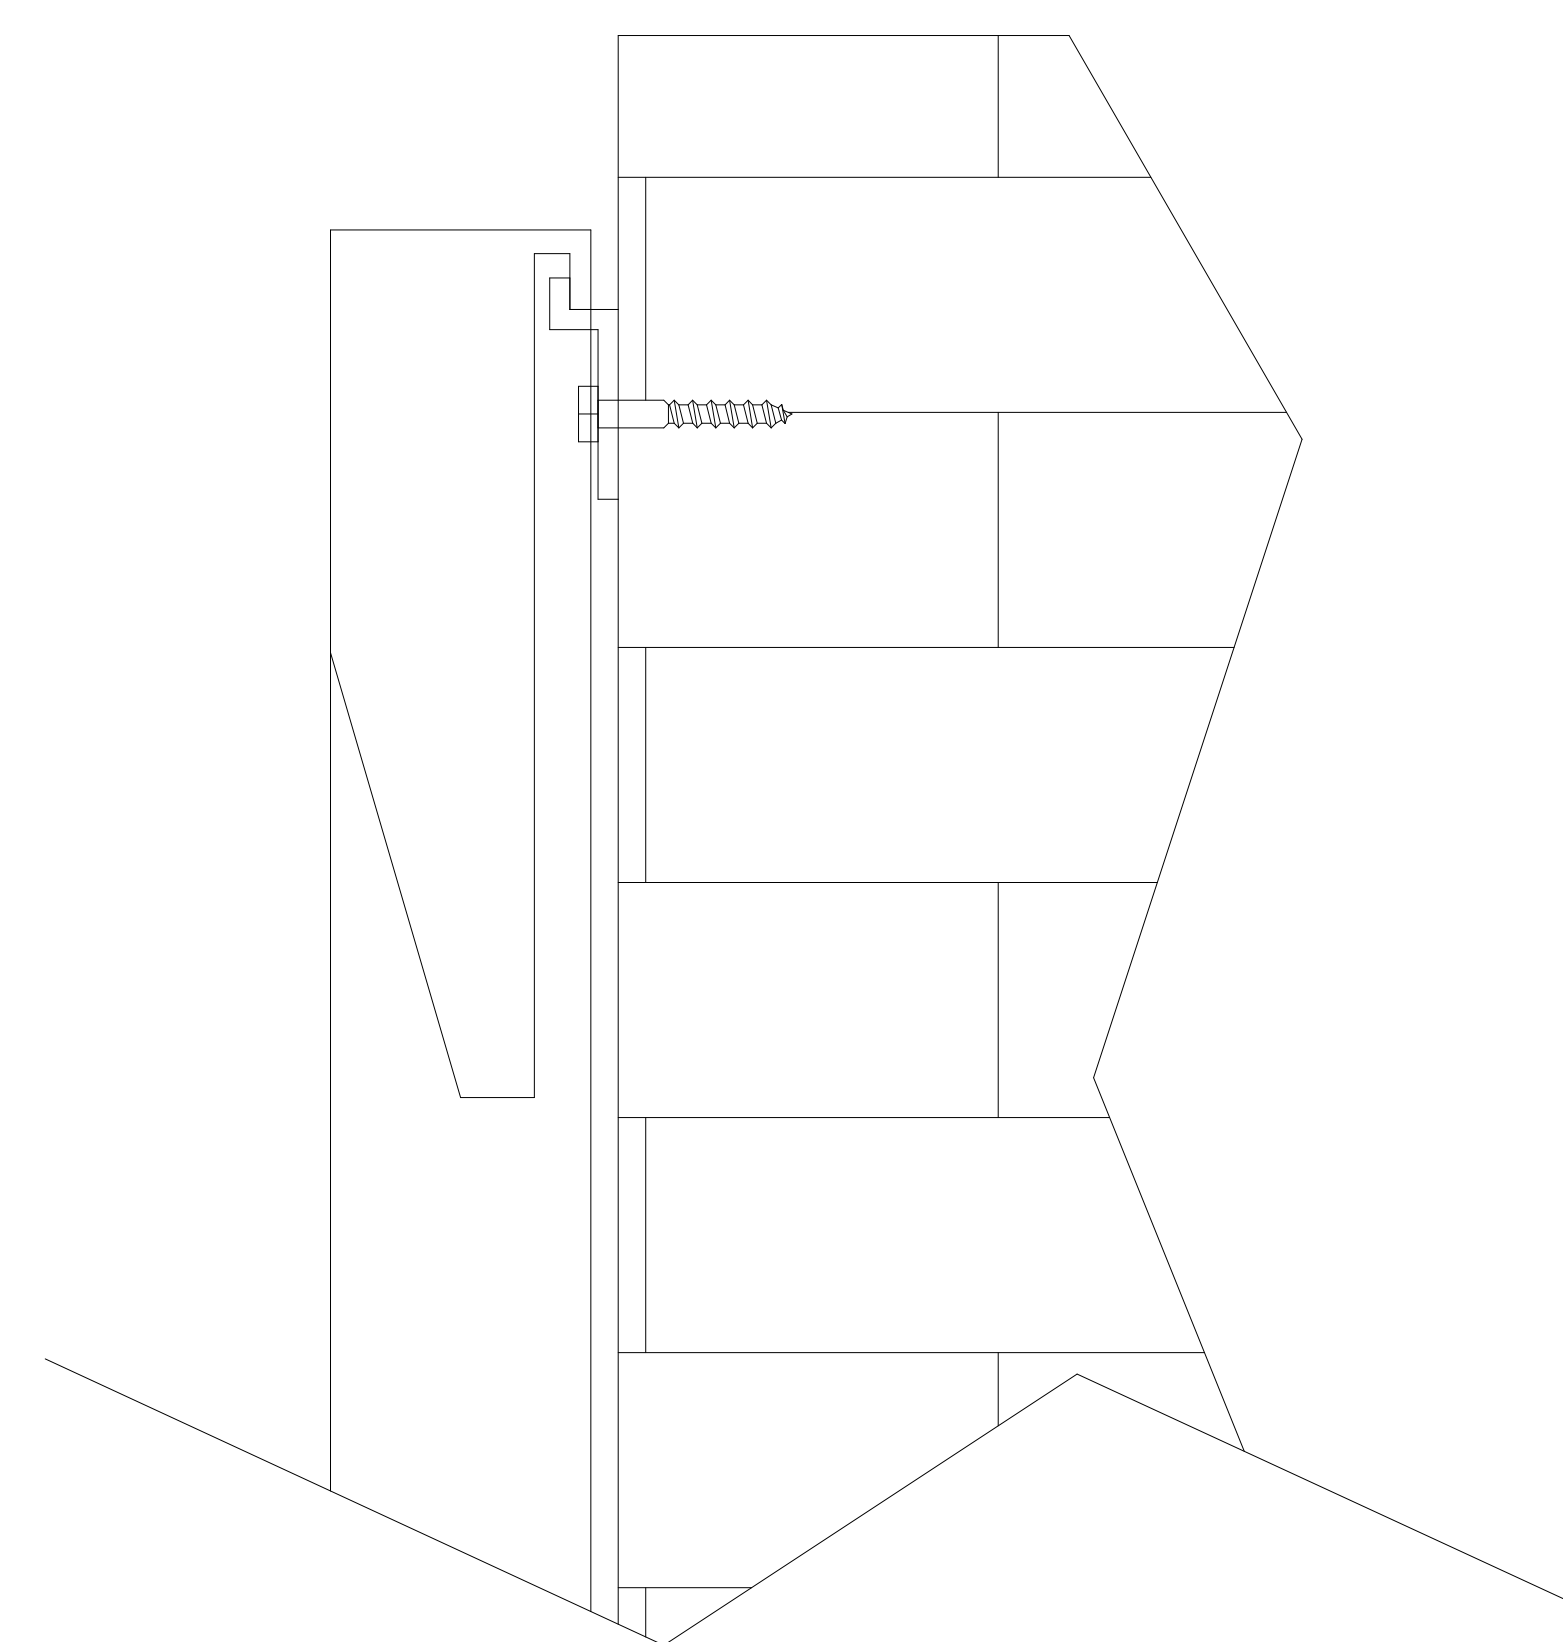

Overall Height  
 $62\frac{3}{4}$ "

B

B

Viewable Size  
140"

Viewable Height  
 $54\frac{3}{4}$ "

Viewable Width  
 $128\frac{3}{4}$ "

Bezel Size  
4"

A

### Mounting Bracket

### Mounting Diagram

C

C

B

B

A

A

White Fabric Front