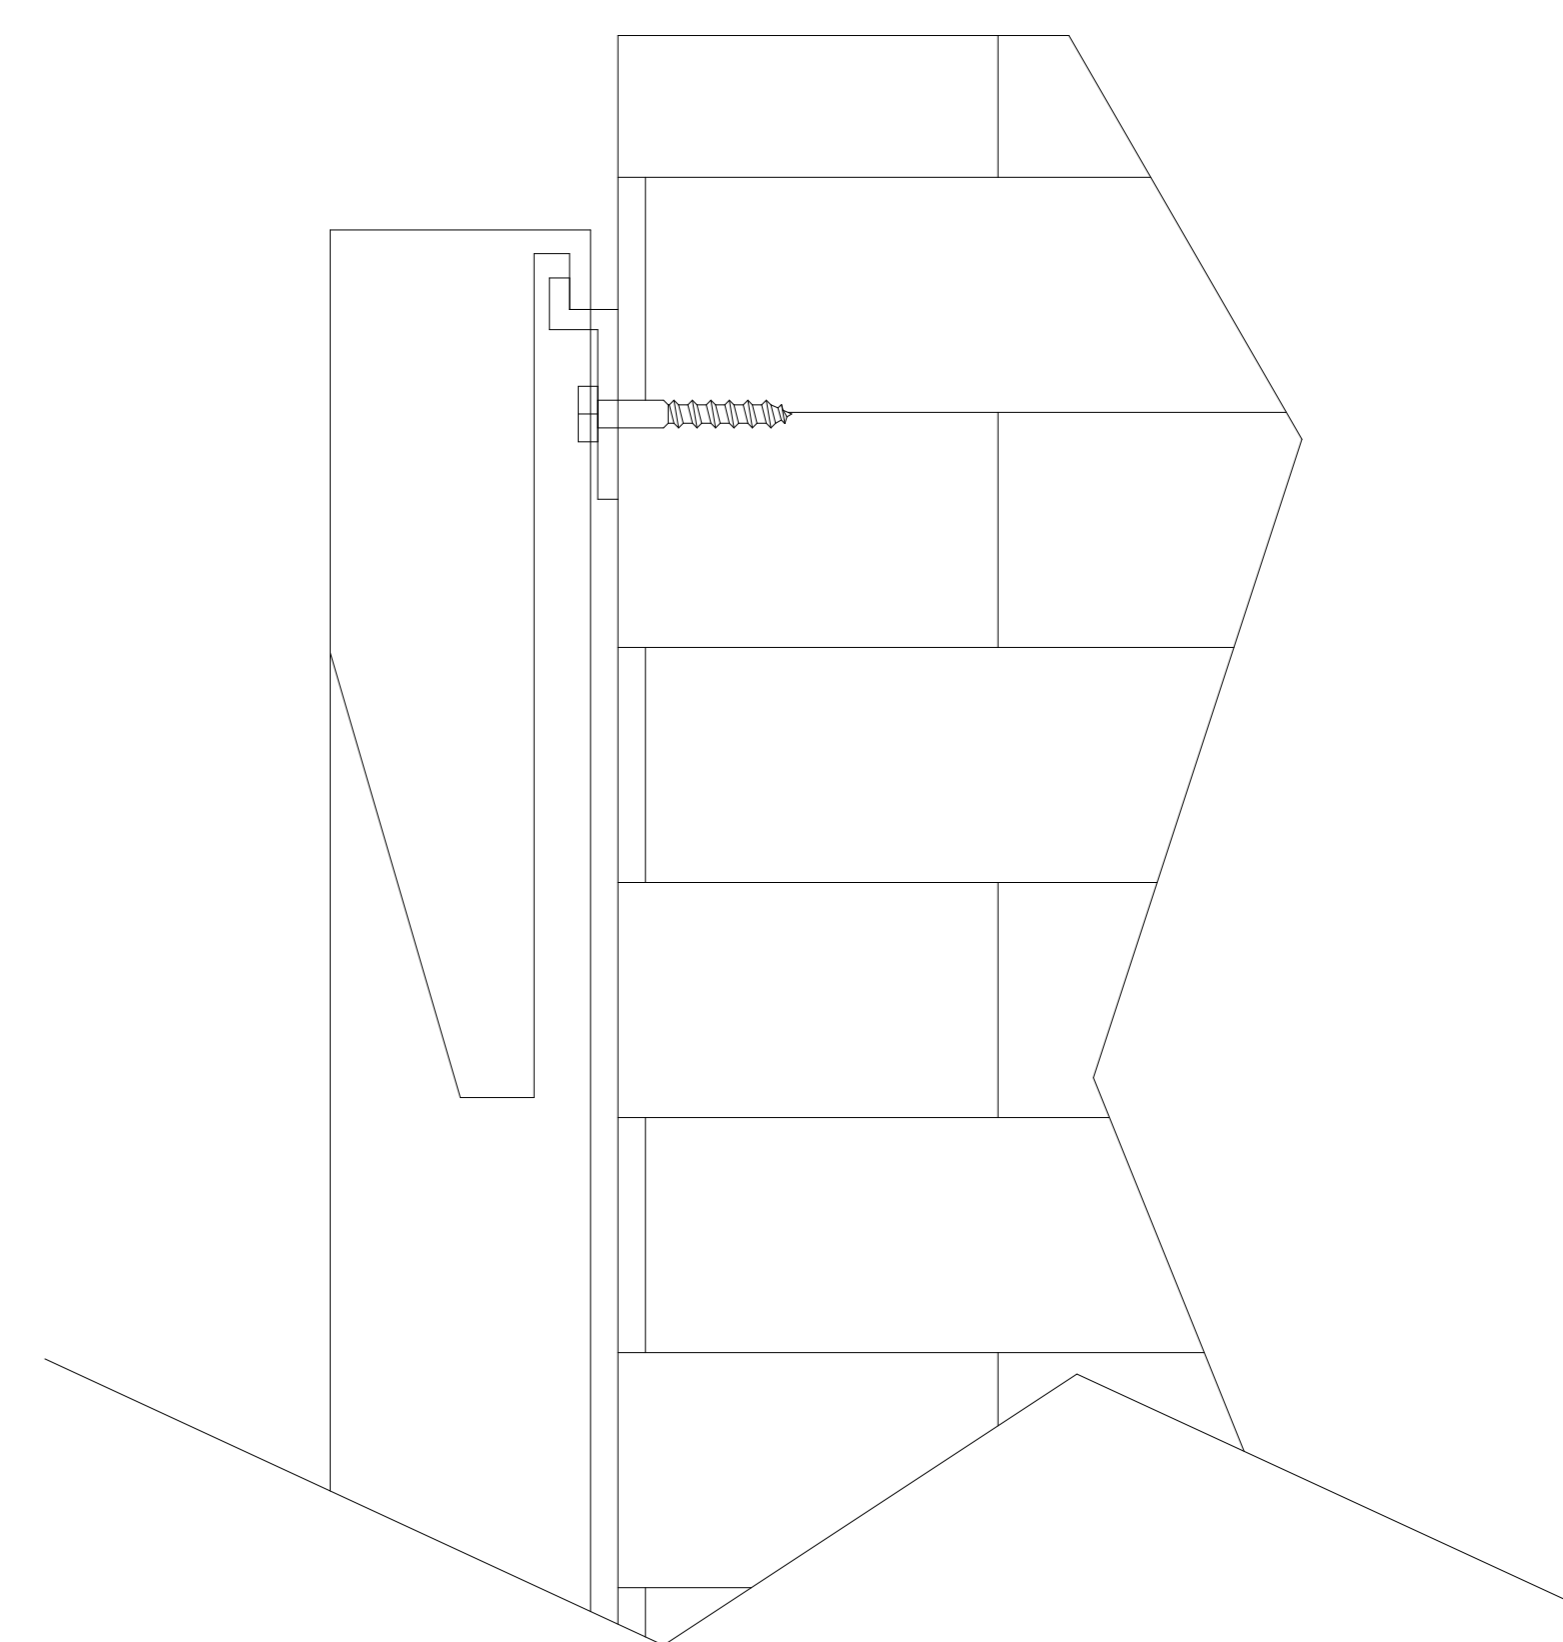

5

4

3

2

1

Mounting Bracket

Mounting Diagram

C

C

B

B

A

A

White Fabric Front

Front

Black Backing

Back

AudioWeave 4K Fixed Frame
150" 2.35:1

Product Model:
EV-F3AW-150-1.15-2.35

Not to Scale

Page 2 of 2

5

4

3