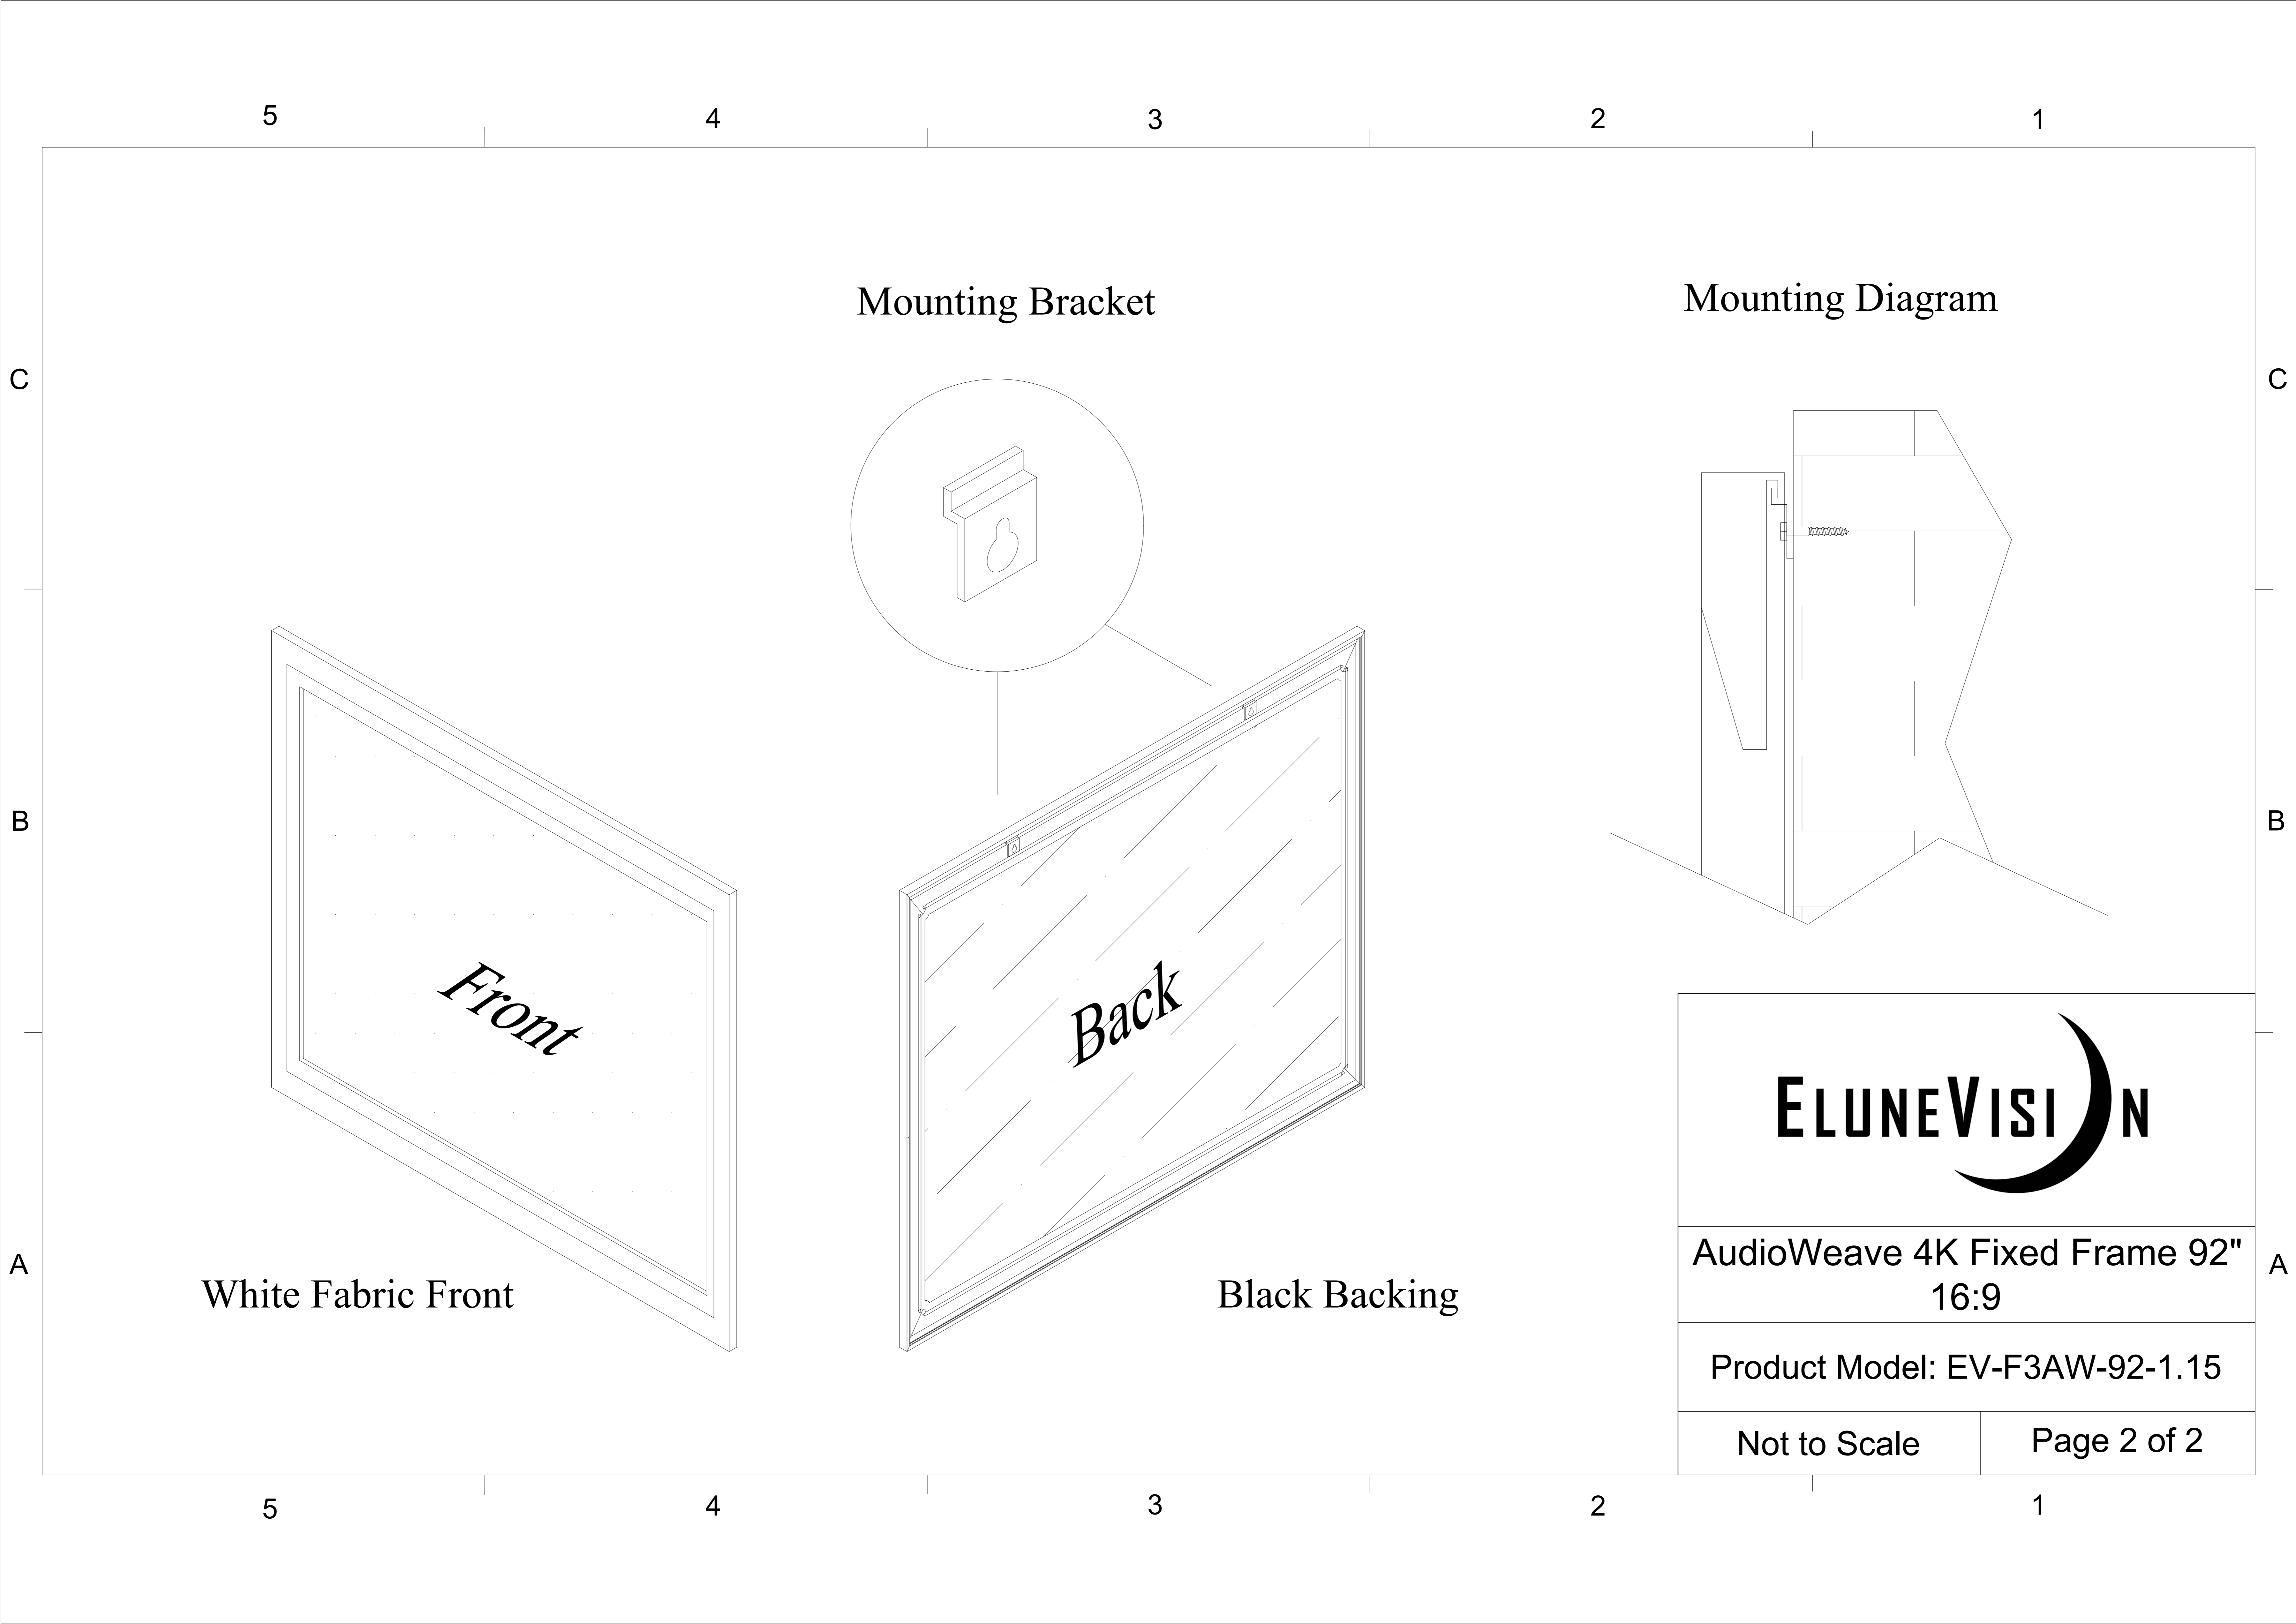

AudioWeave 4K Fixed Frame 92"
16:9

Product Model: EV-F3AW-92-1.15

Scale 1:1	Page 1 of 2
-----------	-------------

5 4 3 2 1

C C

Mounting Bracket

Mounting Diagram

B B

A A

White Fabric Front

Black Backing

AudioWeave 4K Fixed Frame 92"
16:9

Product Model: EV-F3AW-92-1.15

Not to Scale

Page 2 of 2

5 4 3 2 1