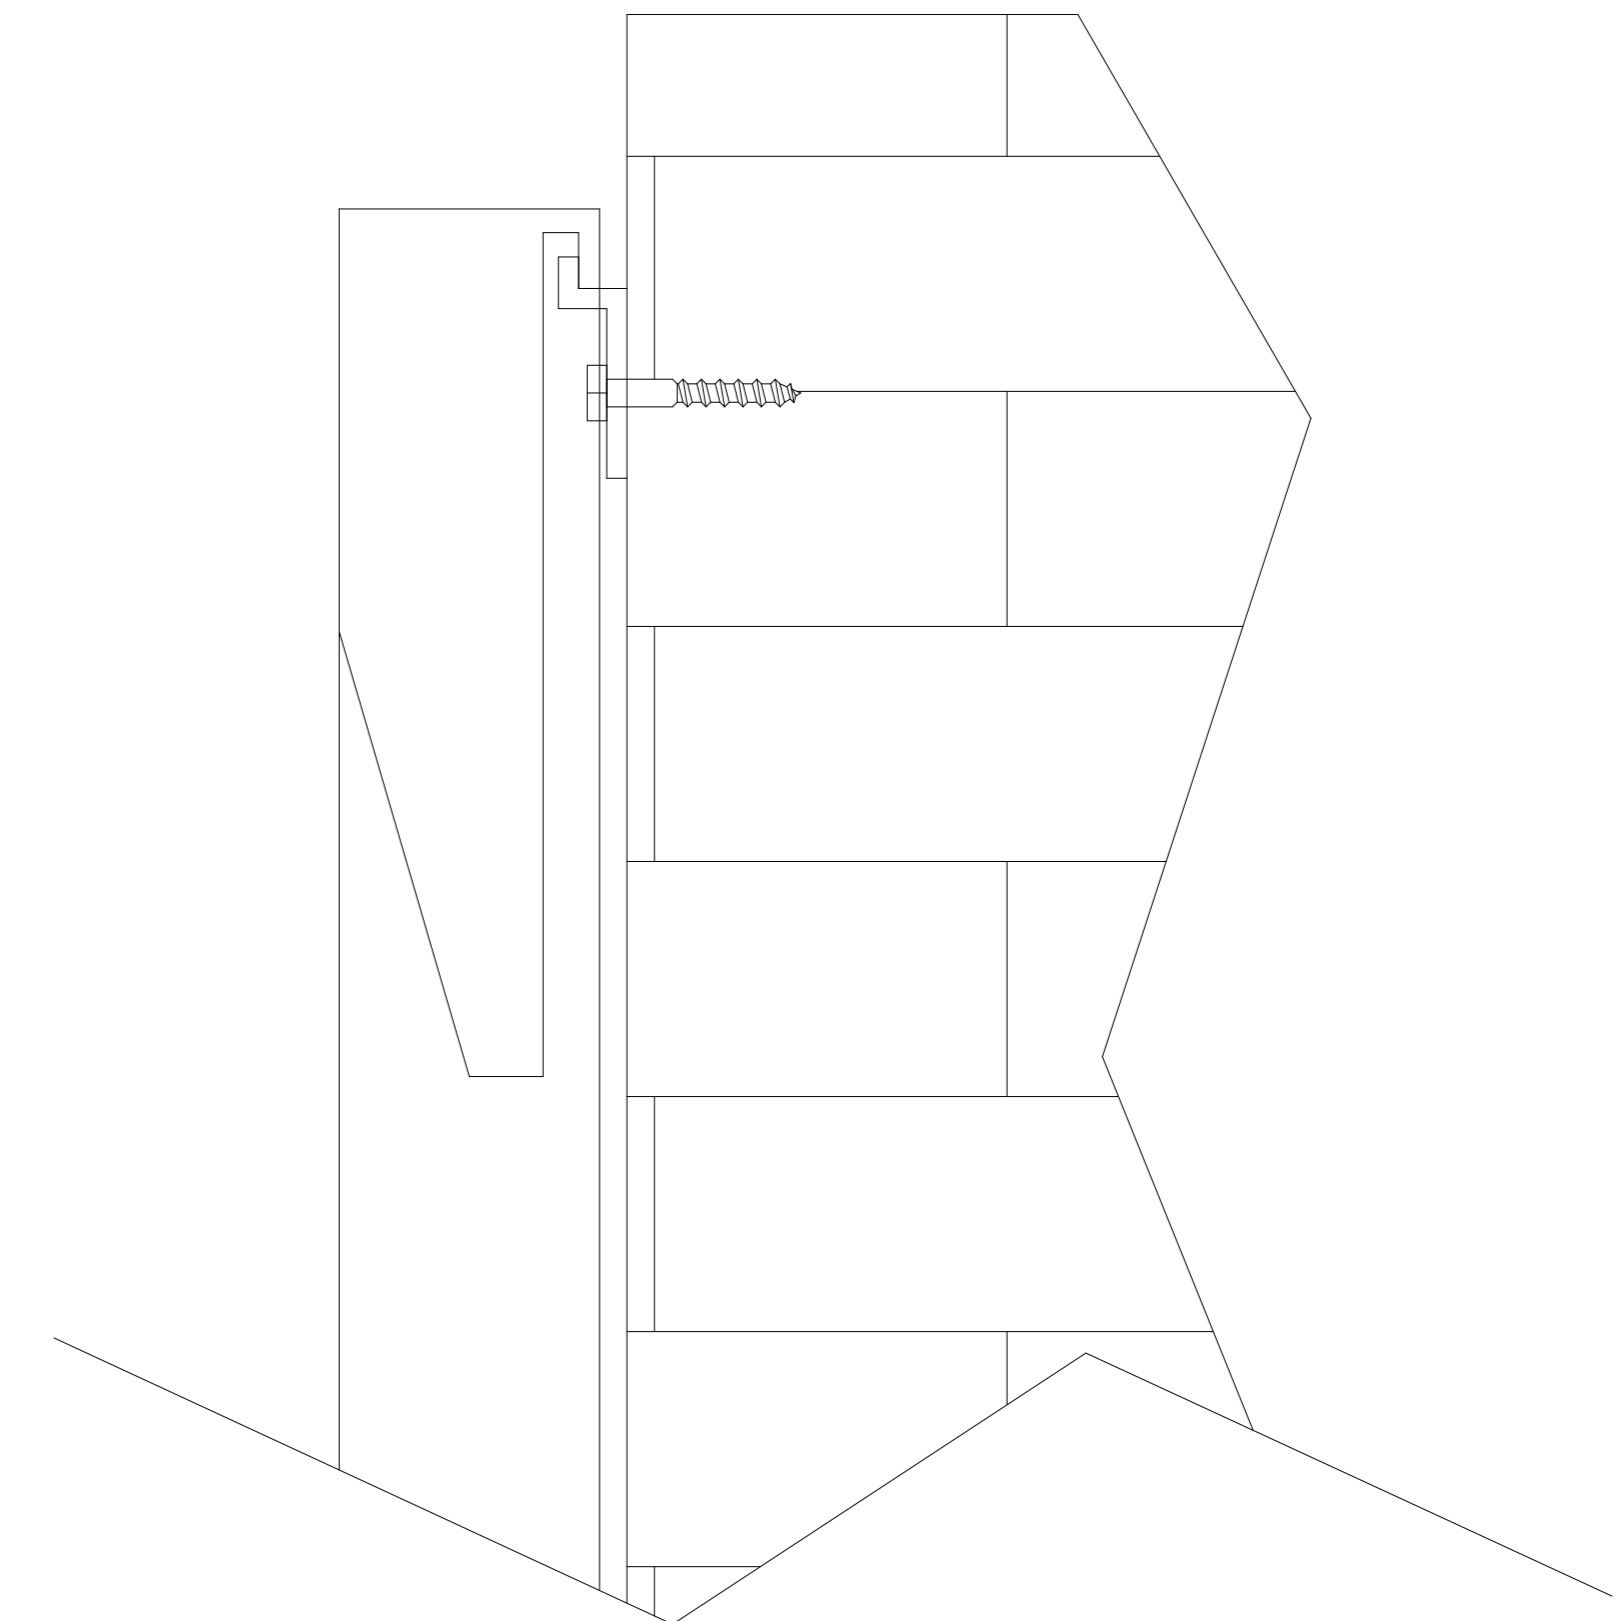

Reference Studio 4K Fixed
Frame 100" 2.35:1

Product Model:
EV-FC3-100-1.0-2.35

Scale 1:1

Page 1 of 2

5 4 3 2 1

5 4 3 2 1

Mounting Bracket

Mounting Diagram

C
B
A

C
B
A

White Fabric Front

Black Backing

Reference Studio 4K Fixed
Frame 100" 2.35:1

Product Model:
EV-FC3-100-1.0-2.35

Not to Scale

Page 2 of 2