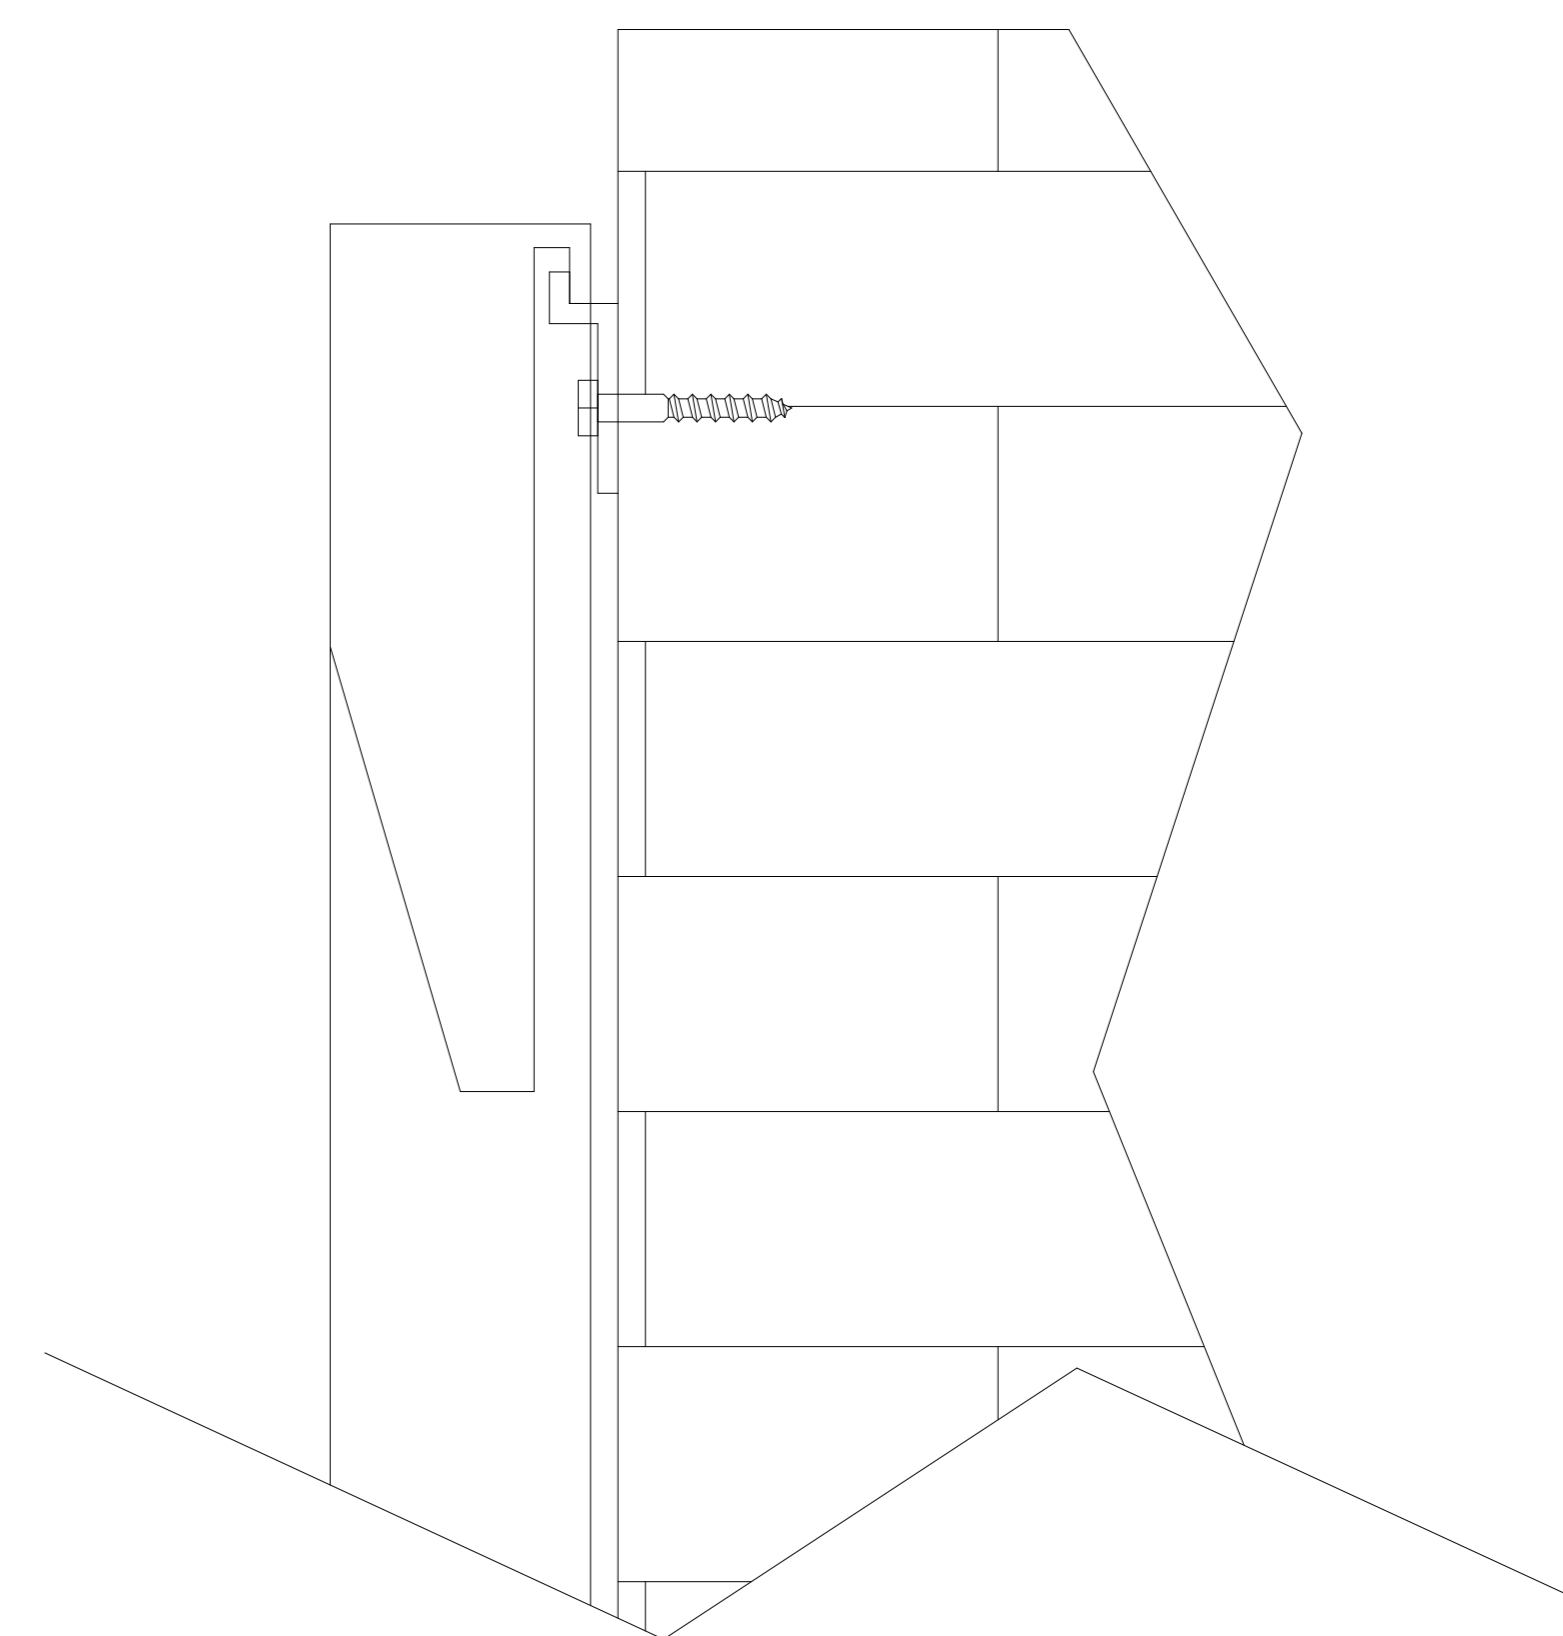

Reference Studio 4K Fixed
Frame 110" 2.35:1

Product Model:
EV-FC3-110-1.0-2.35

Scale 1:1

Page 1 of 2

5

4

3

2

1

Mounting Bracket

Mounting Diagram

C

C

B

B

A

A

White Fabric Front

Black Backing

Reference Studio 4K Fixed
Frame 110" 2.35:1

Product Model:
EV-FC3-110-1.0-2.35

Not to Scale

Page 2 of 2

5