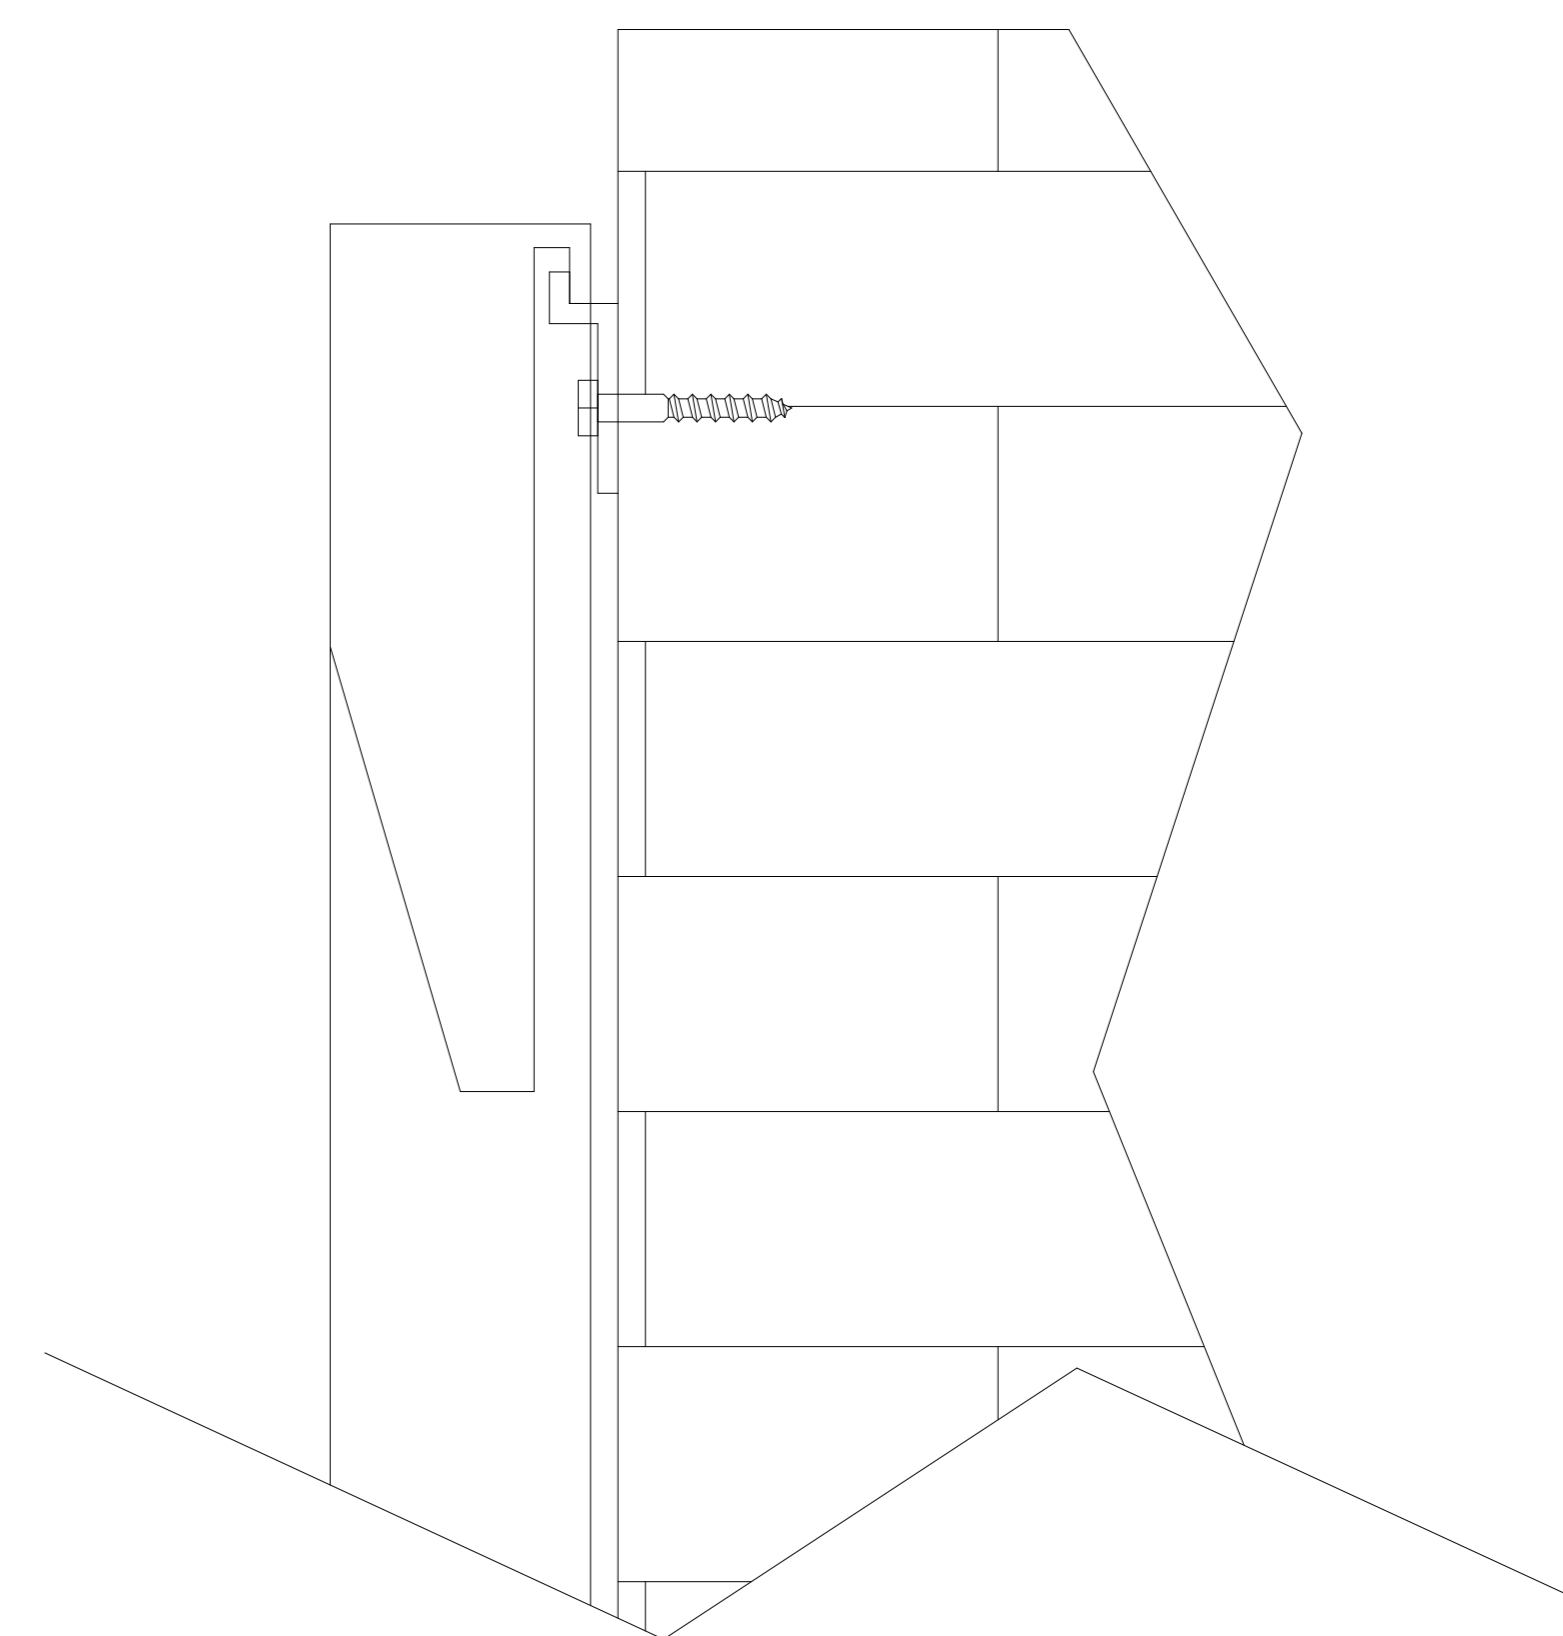

Reference Studio 4K Fixed
Frame 120" 2.35:1

Product Model:
EV-FC3-120-1.0-2.35

Scale 1:1

Page 1 of 2

5 4 3 2 1

5

4

3

2

1

Mounting Bracket

Mounting Diagram

C

C

B

B

A

A

White Fabric Front

Front

Black Backing

Back

Reference Studio 4K Fixed
Frame 120" 2.35:1

Product Model:
EV-FC3-120-1.0-2.35