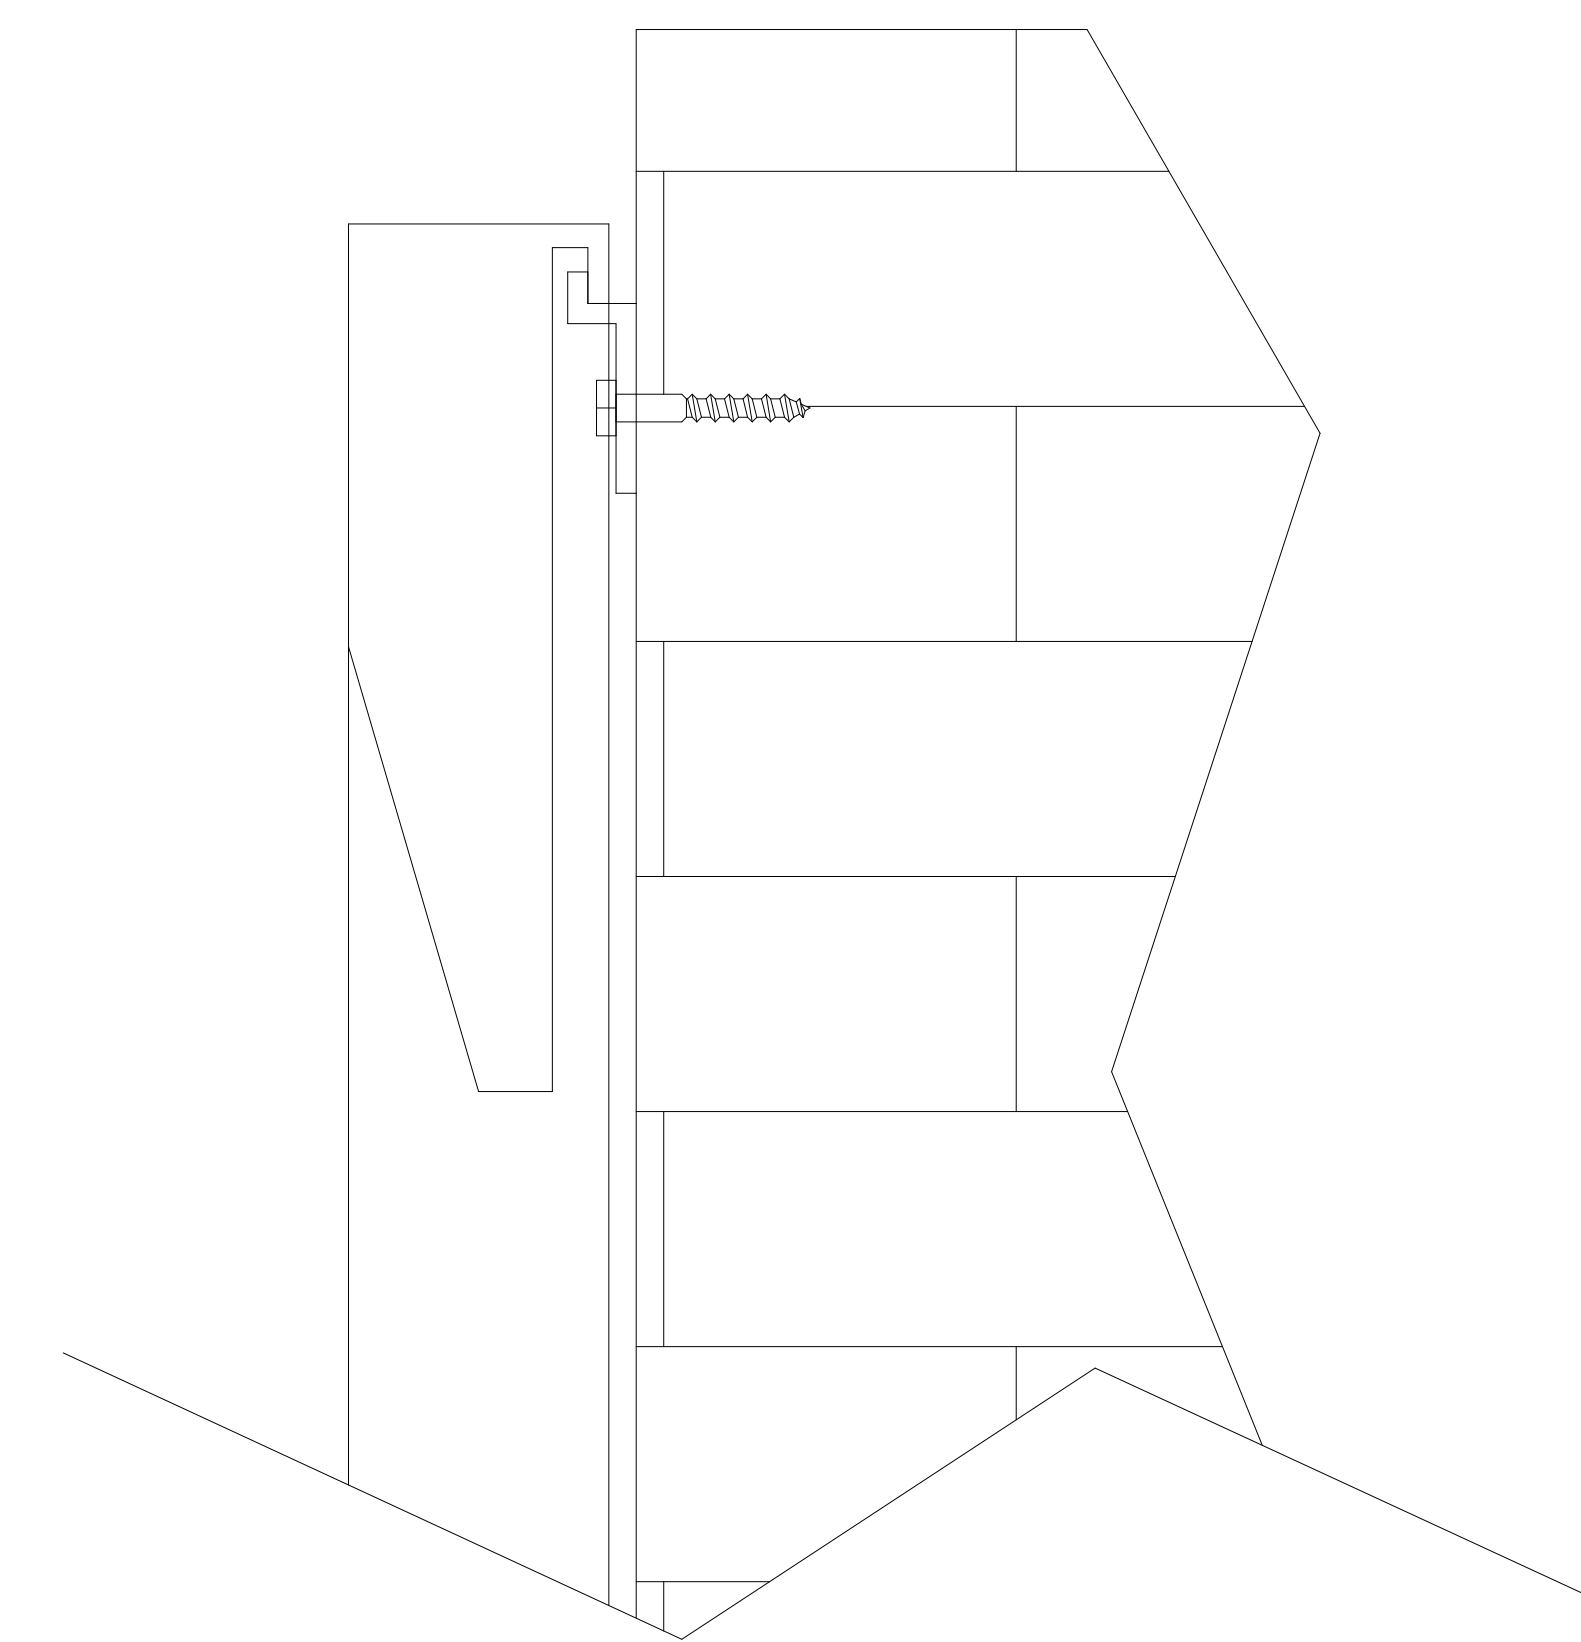

Mounting Diagram

C

C

B

B

A

A