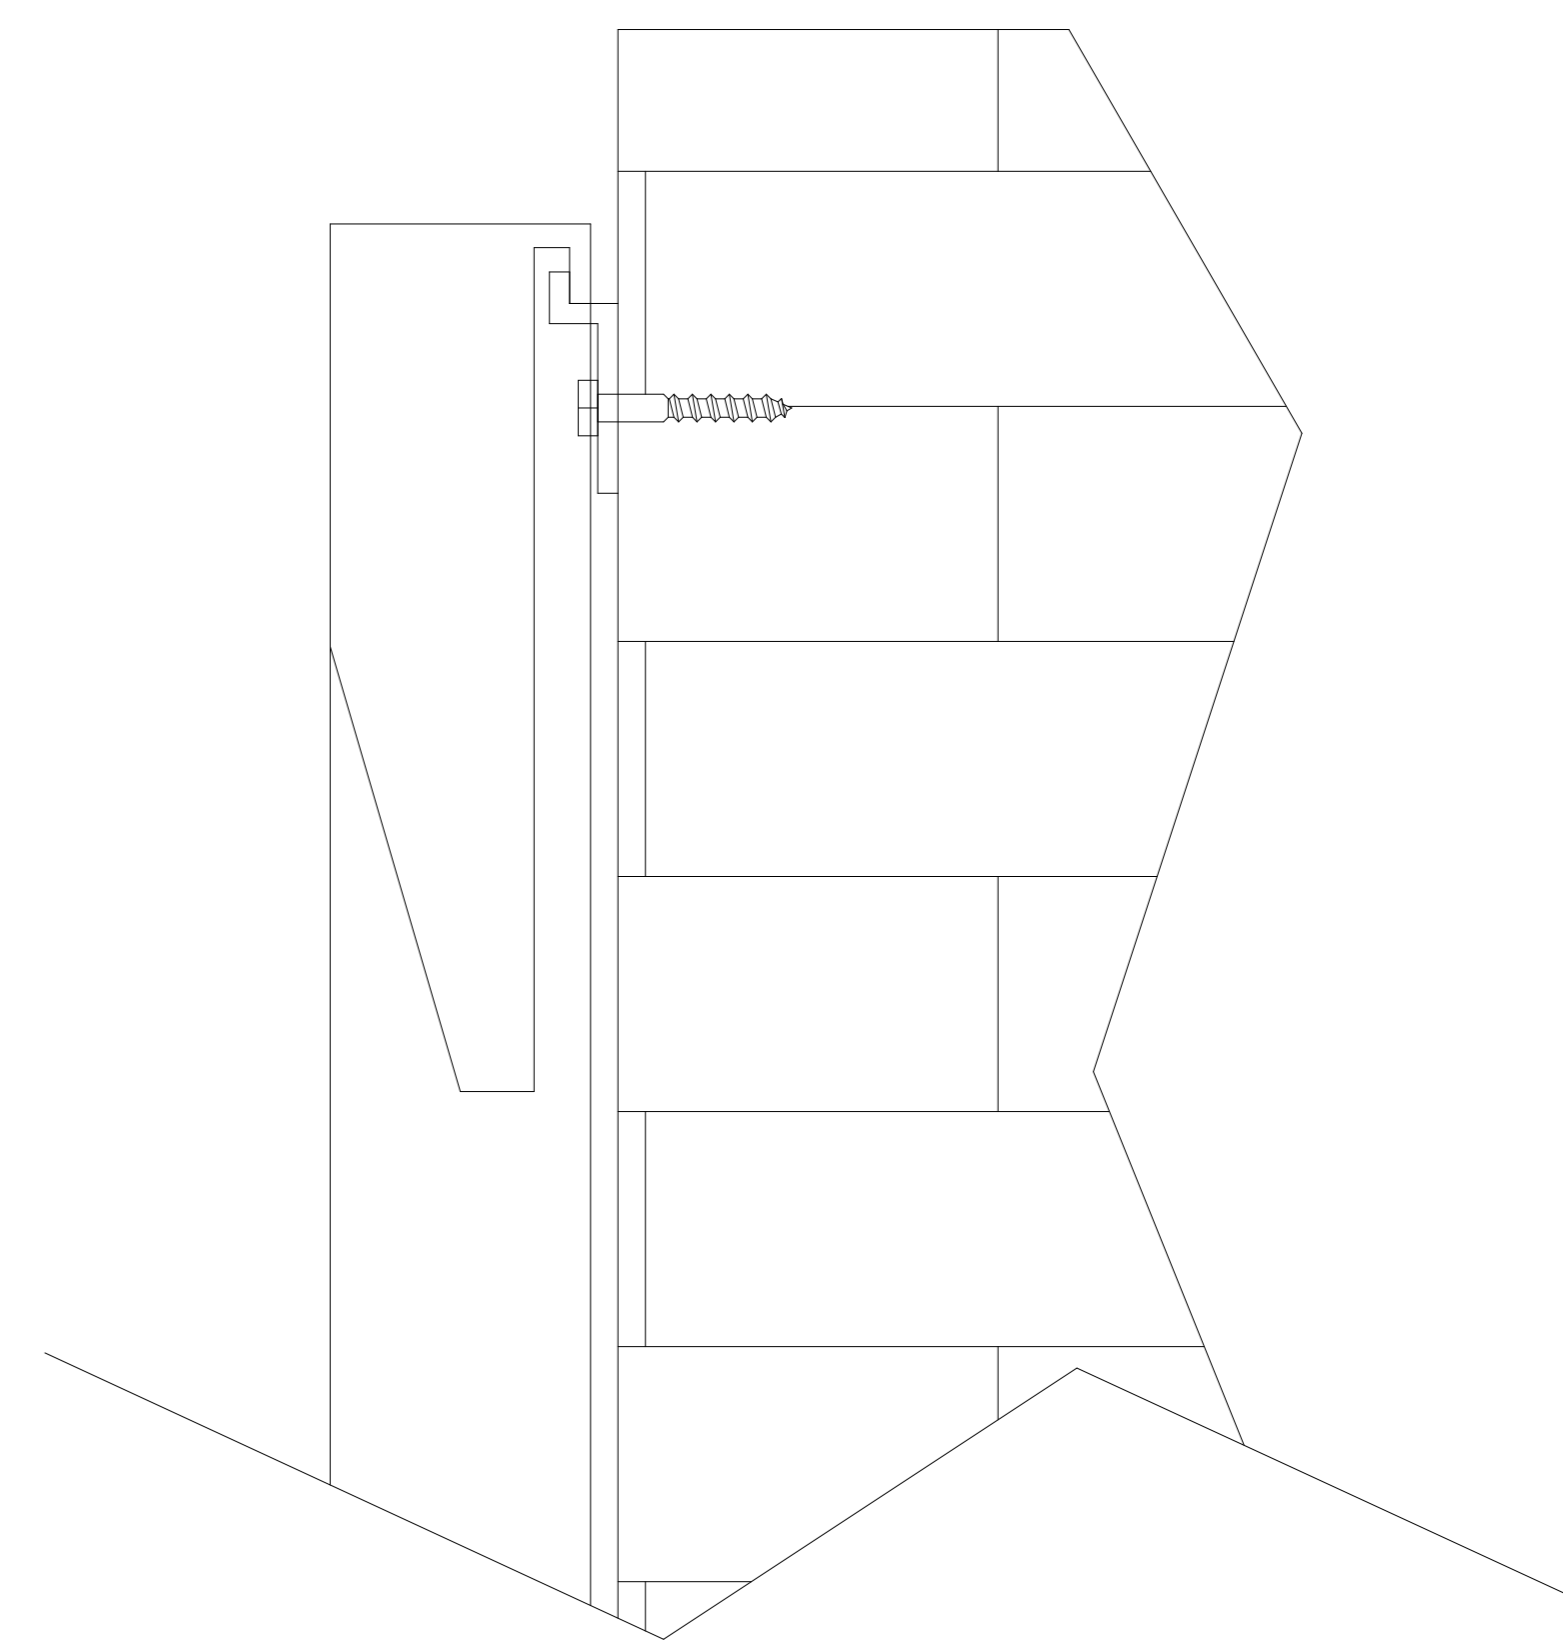

Overall Height
 $62\frac{3}{4}$ "

B

B

Viewable Size
140"

Viewable Height
 $54\frac{3}{4}$ "

Viewable Width
 $128\frac{3}{4}$ "

Bezel Size
4"

A

A

5

4

3

2

1

Mounting Bracket

Mounting Diagram

White Fabric Front

Front

Black Backing

Back

Reference Studio 4K Fixed
Frame 140" 2.35:1

Product Model:
EV-FC3-140-1.0-2.35

Not to Scale

Page 2 of 2