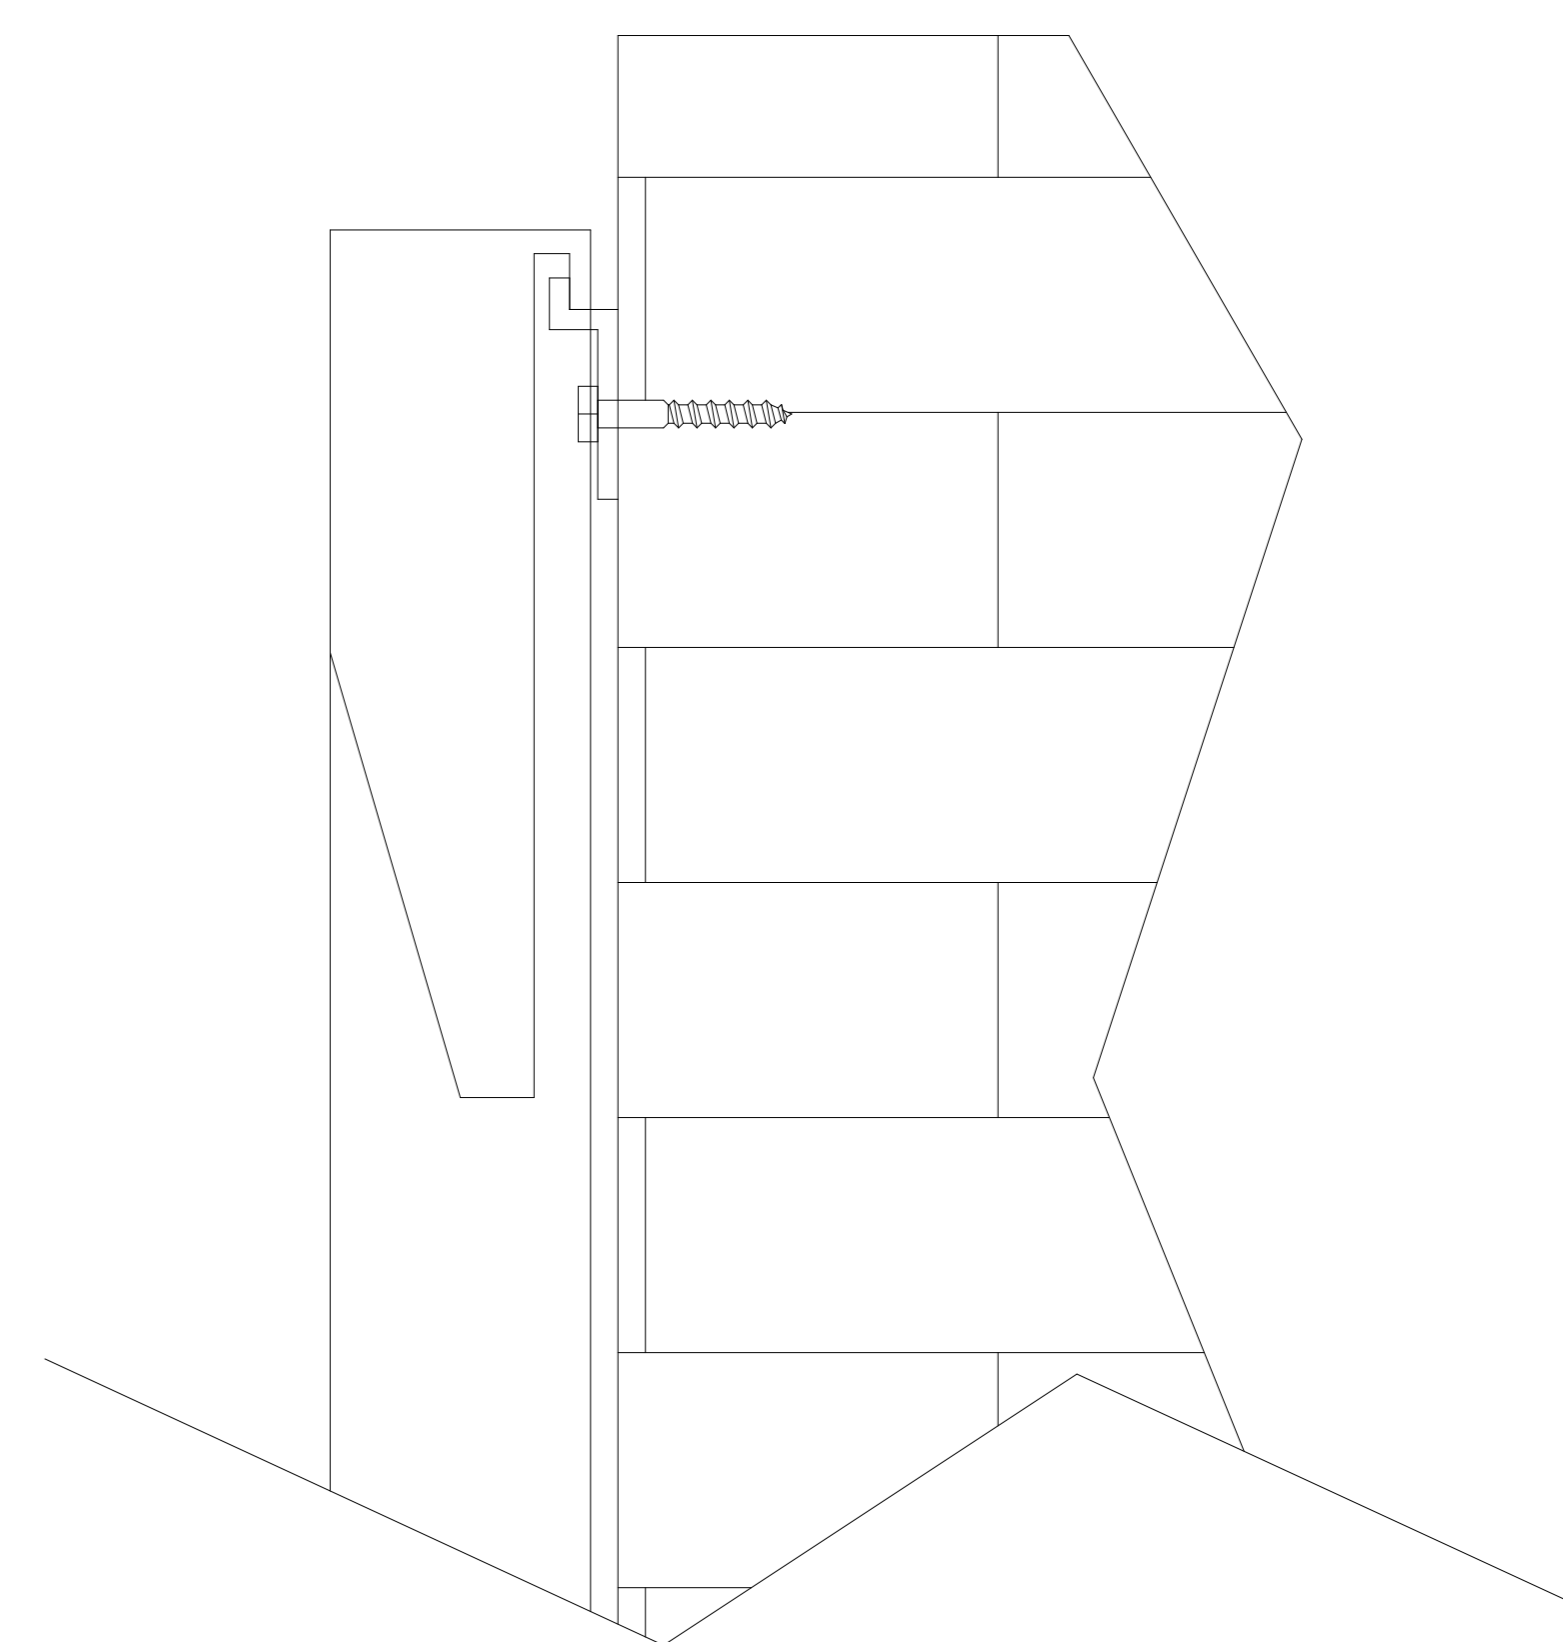

5 4 3 2 1

50"

C

Overall Width
146"

Frame Thickness
1 3/4"

C

Overall Height
66 1/2"

B

Viewable Size
150"

Viewable Height
58 1/2"

B

Viewable Width
138"

A

Bezel Size
4"

A

Reference Studio 4K Fixed
Frame 150" 2.35:1

4

3

2

1

Mounting Bracket

Mounting Diagram

White Fabric Front

Front

Black Backing

Back

Reference Studio 4K Fixed
Frame 150" 2.35:1

Product Model:
EV-FC3-150-1.0-2.35

Not to Scale

Page 2 of 2