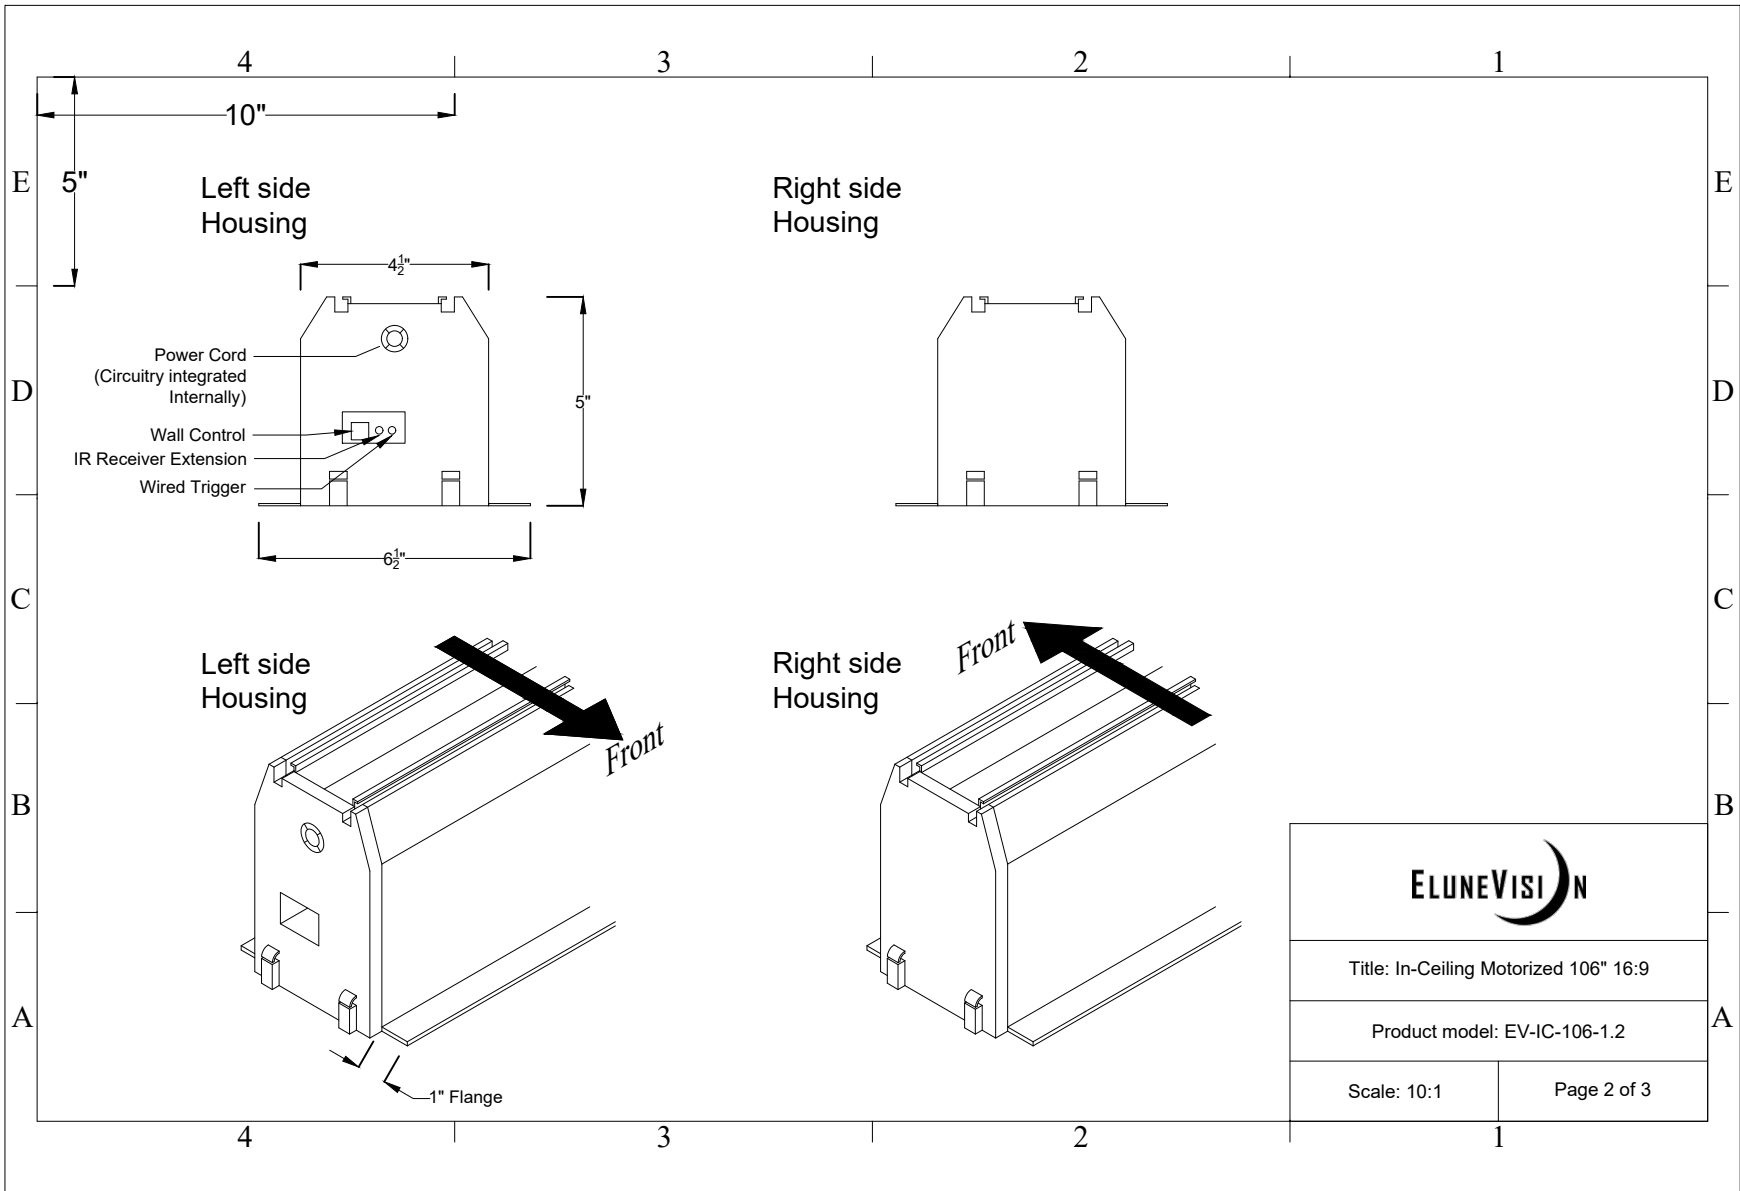

ELUNEVISION	
Title: In-Ceiling Motorized 106" 16:9	
Product model: EV-IC-106-1.2	
Scale: 1:1	Page 1 of 3

Title: In-Ceiling Motorized 106" 16:9

Product model: EV-IC-106-1.2

Scale: 10:1

Page 2 of 3