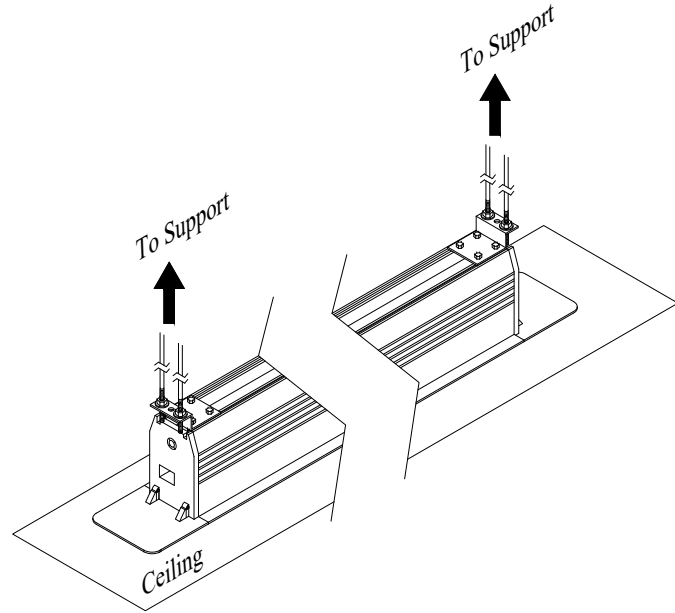

ELUNEVISION	
Title: In-Ceiling Motorized 120" 16:9	
Product model: EV-IC-120-1.2	
Scale: 1:1	Page 1 of 3

ELUNEVISION	
Title: In-Ceiling Motorized 120" 16:9	
Product model: EV-IC-120-1.2	
Scale: 10:1	Page 2 of 3

Mounting Diagrams

Ceiling Opening

Ceiling Mount

Title: In-Ceiling Motorized 120" 16:9

Product model: EV-IC-120-1.2

Not to Scale

Page 3 of 3