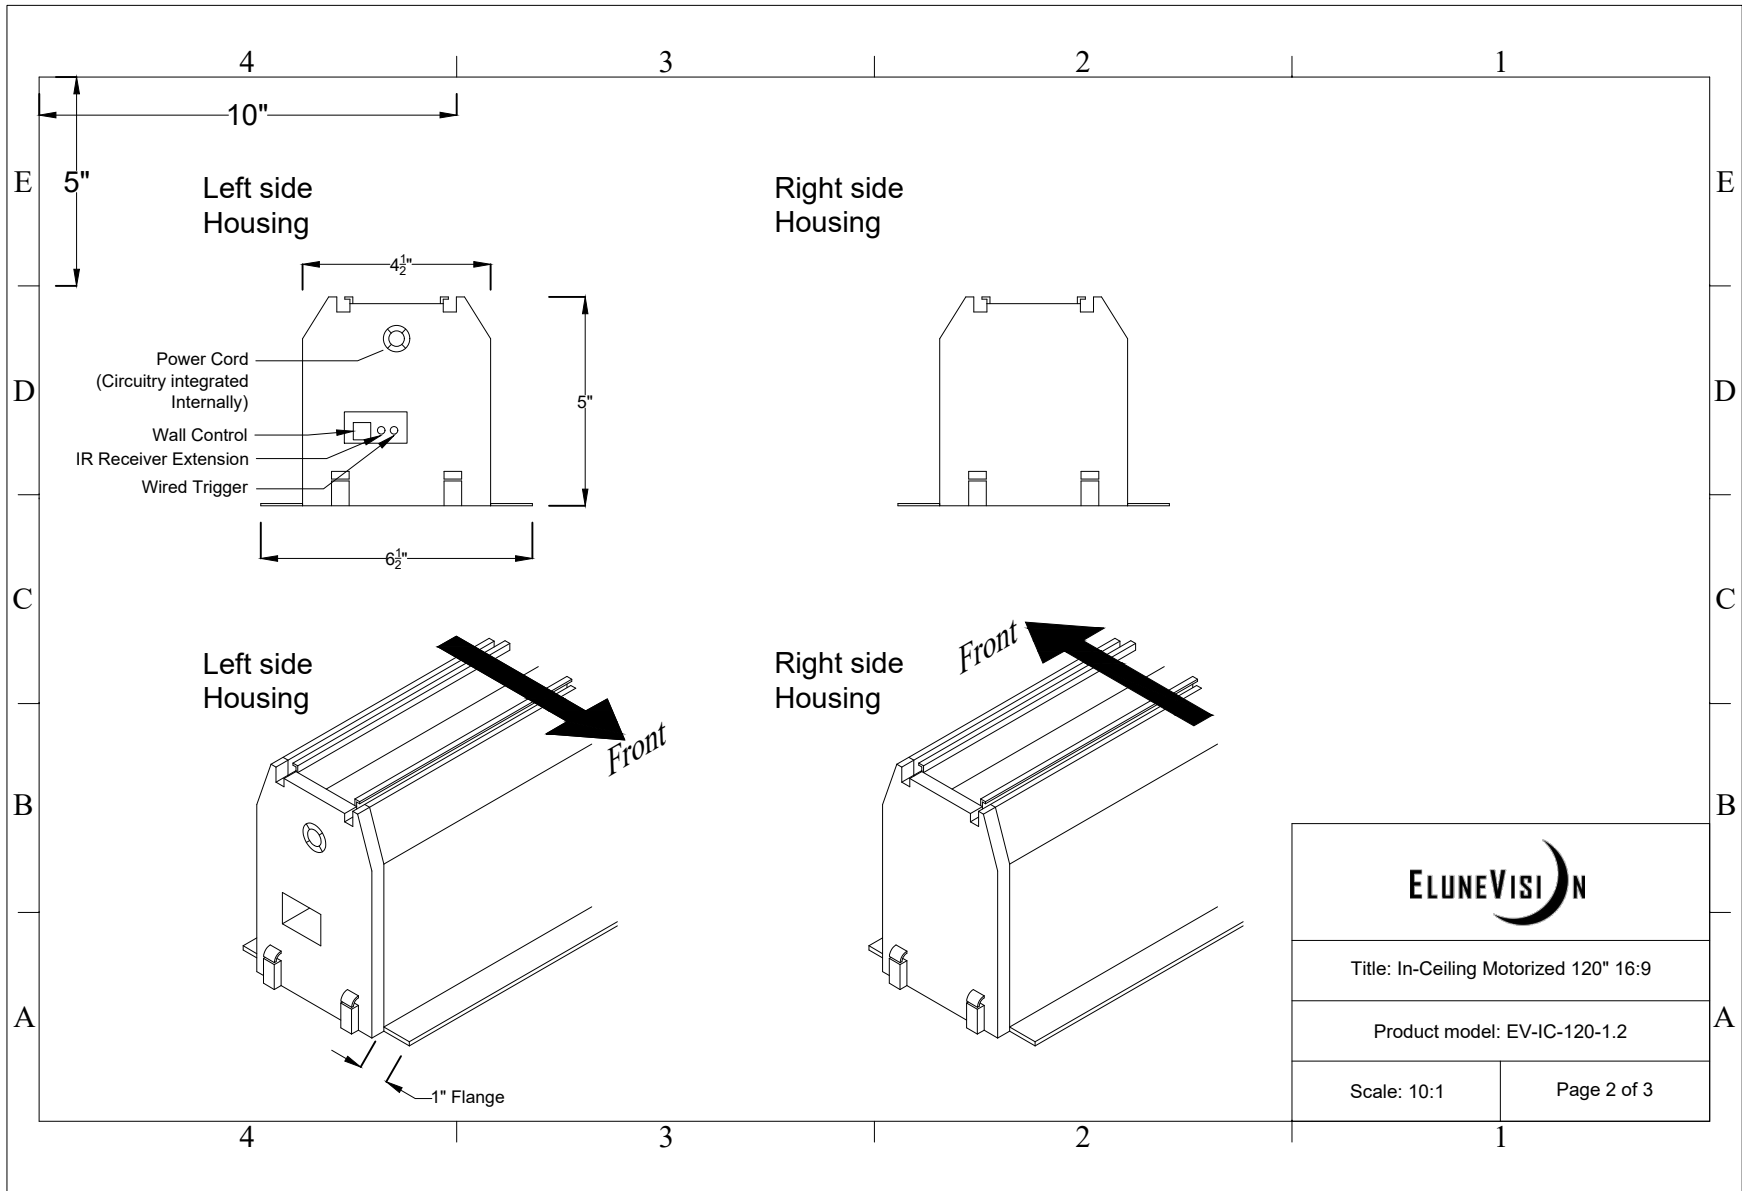

ELUNEVISION	
Title: In-Ceiling Motorized 120" 16:9	
Product model: EV-IC-120-1.2	
Scale: 1:1	Page 1 of 3

ELUNEVISION	
Title: In-Ceiling Motorized 120" 16:9	
Product model: EV-IC-120-1.2	
Scale: 10:1	Page 2 of 3

Mounting Diagrams

Ceiling Opening

Ceiling Mount

Title: In-Ceiling Motorized 120" 16:9

Product model: EV-IC-120-1.2

Not to Scale

Page 3 of 3