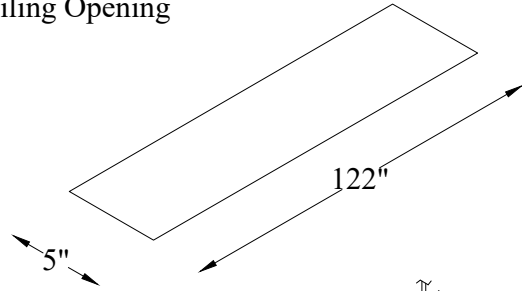

ELUNEVISION	
Title: In-Ceiling Motorized 120" 16:9	
Product model: EV-IC-120-1.2	
Scale: 1:1	Page 1 of 3

ELUNEVISION	
Title: In-Ceiling Motorized 120" 16:9	
Product model: EV-IC-120-1.2	
Scale: 10:1	Page 2 of 3

Mounting Diagrams

Ceiling Opening

Ceiling Mount

Title: In-Ceiling Motorized 120" 16:9

Product model: EV-IC-120-1.2

Not to Scale

Page 3 of 3