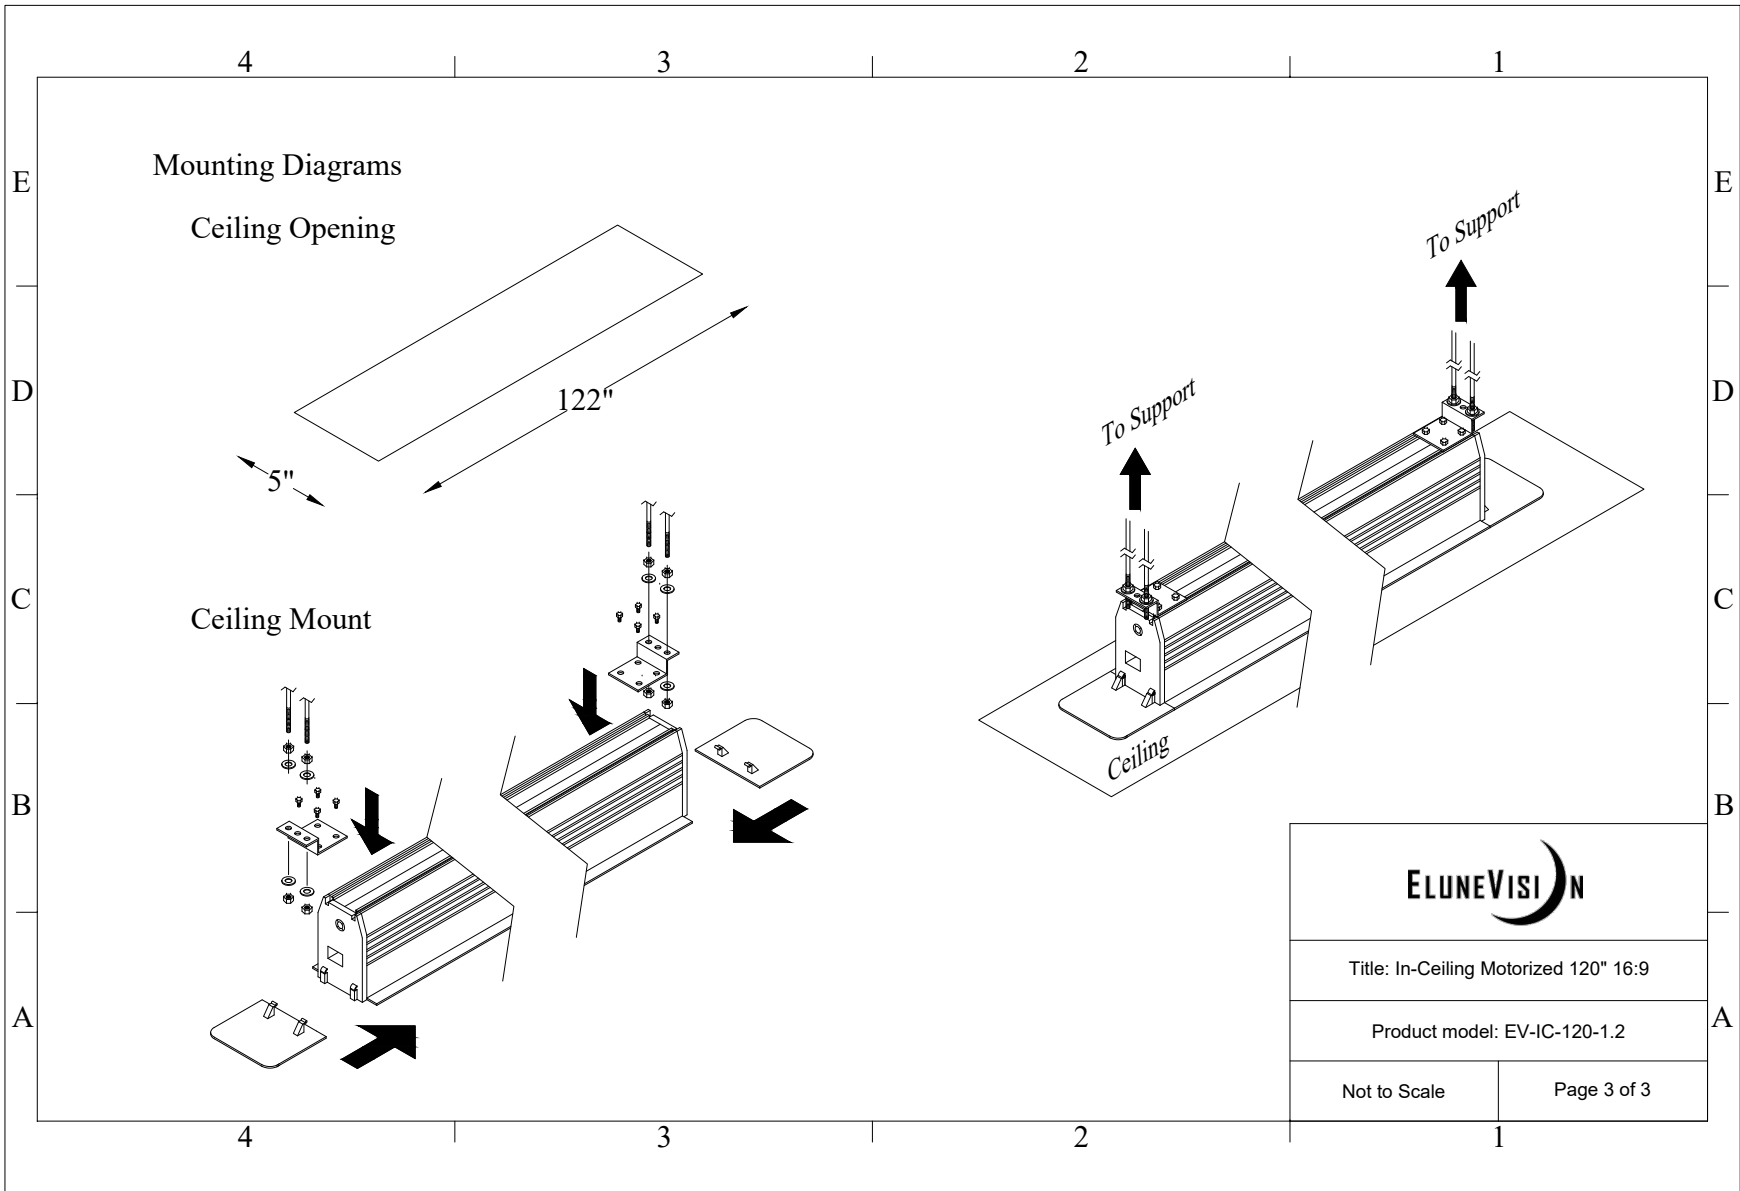

ELUNEVISION	
Title: In-Ceiling Motorized 120" 16:9	
Product model: EV-IC-120-1.2	
Scale: 1:1	Page 1 of 3

ELUNEVISION	
Title: In-Ceiling Motorized 120" 16:9	
Product model: EV-IC-120-1.2	
Scale: 10:1	Page 2 of 3

Mounting Diagrams

Ceiling Opening

Ceiling Mount

Title: In-Ceiling Motorized 120" 16:9

Product model: EV-IC-120-1.2

Not to Scale

Page 3 of 3