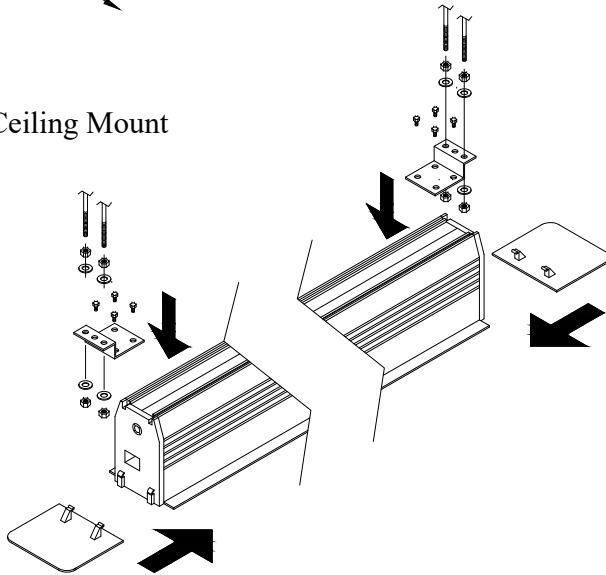

ELUNEVISION	
Title: In-Ceiling Motorized 120" 16:9	
Product model: EV-IC-120-1.2	
Scale: 1:1	Page 1 of 3

ELUNEVISION	
Title: In-Ceiling Motorized 120" 16:9	
Product model: EV-IC-120-1.2	
Scale: 10:1	Page 2 of 3

Mounting Diagrams

Ceiling Opening

Ceiling Mount

Title: In-Ceiling Motorized 120" 16:9

Product model: EV-IC-120-1.2

Not to Scale

Page 3 of 3