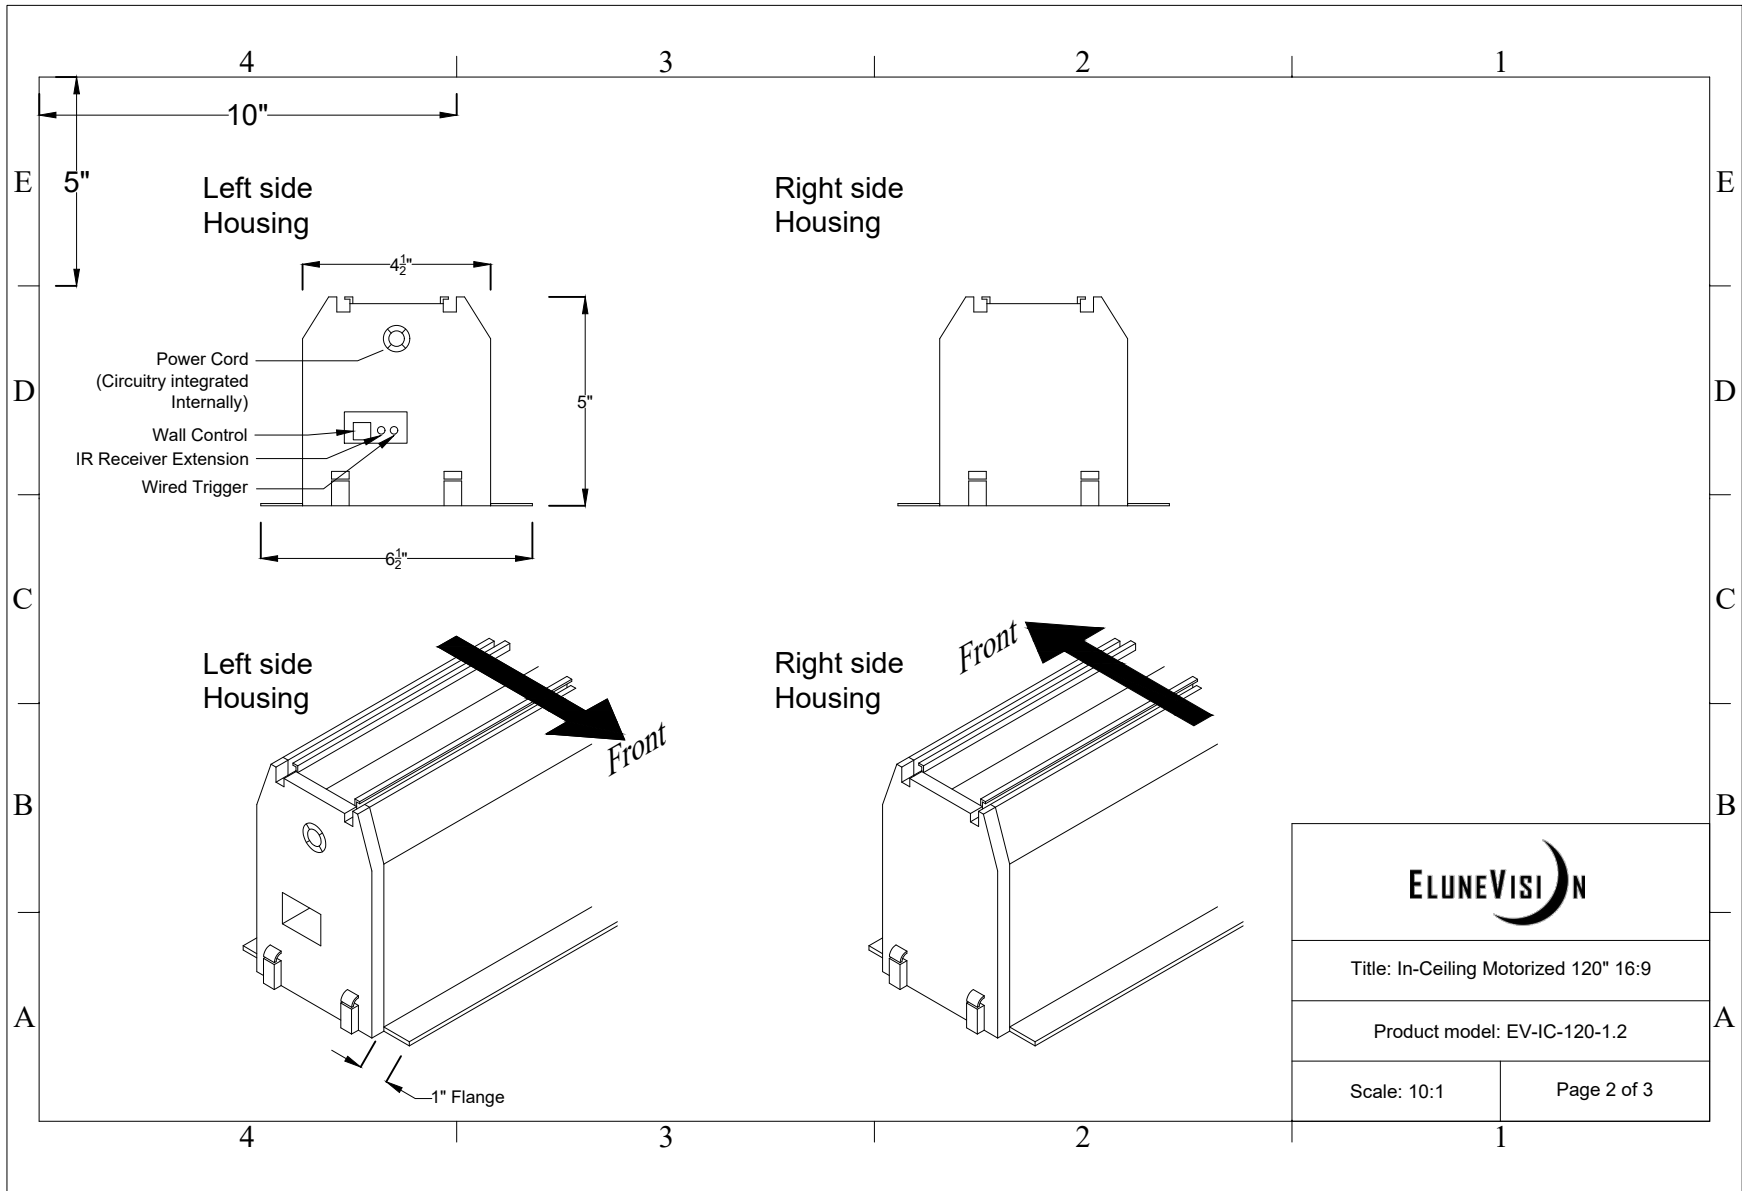

ELUNEVISION	
Title: In-Ceiling Motorized 120" 16:9	
Product model: EV-IC-120-1.2	
Scale: 1:1	Page 1 of 3

ELUNEVISION	
Title: In-Ceiling Motorized 120" 16:9	
Product model: EV-IC-120-1.2	
Scale: 10:1	Page 2 of 3