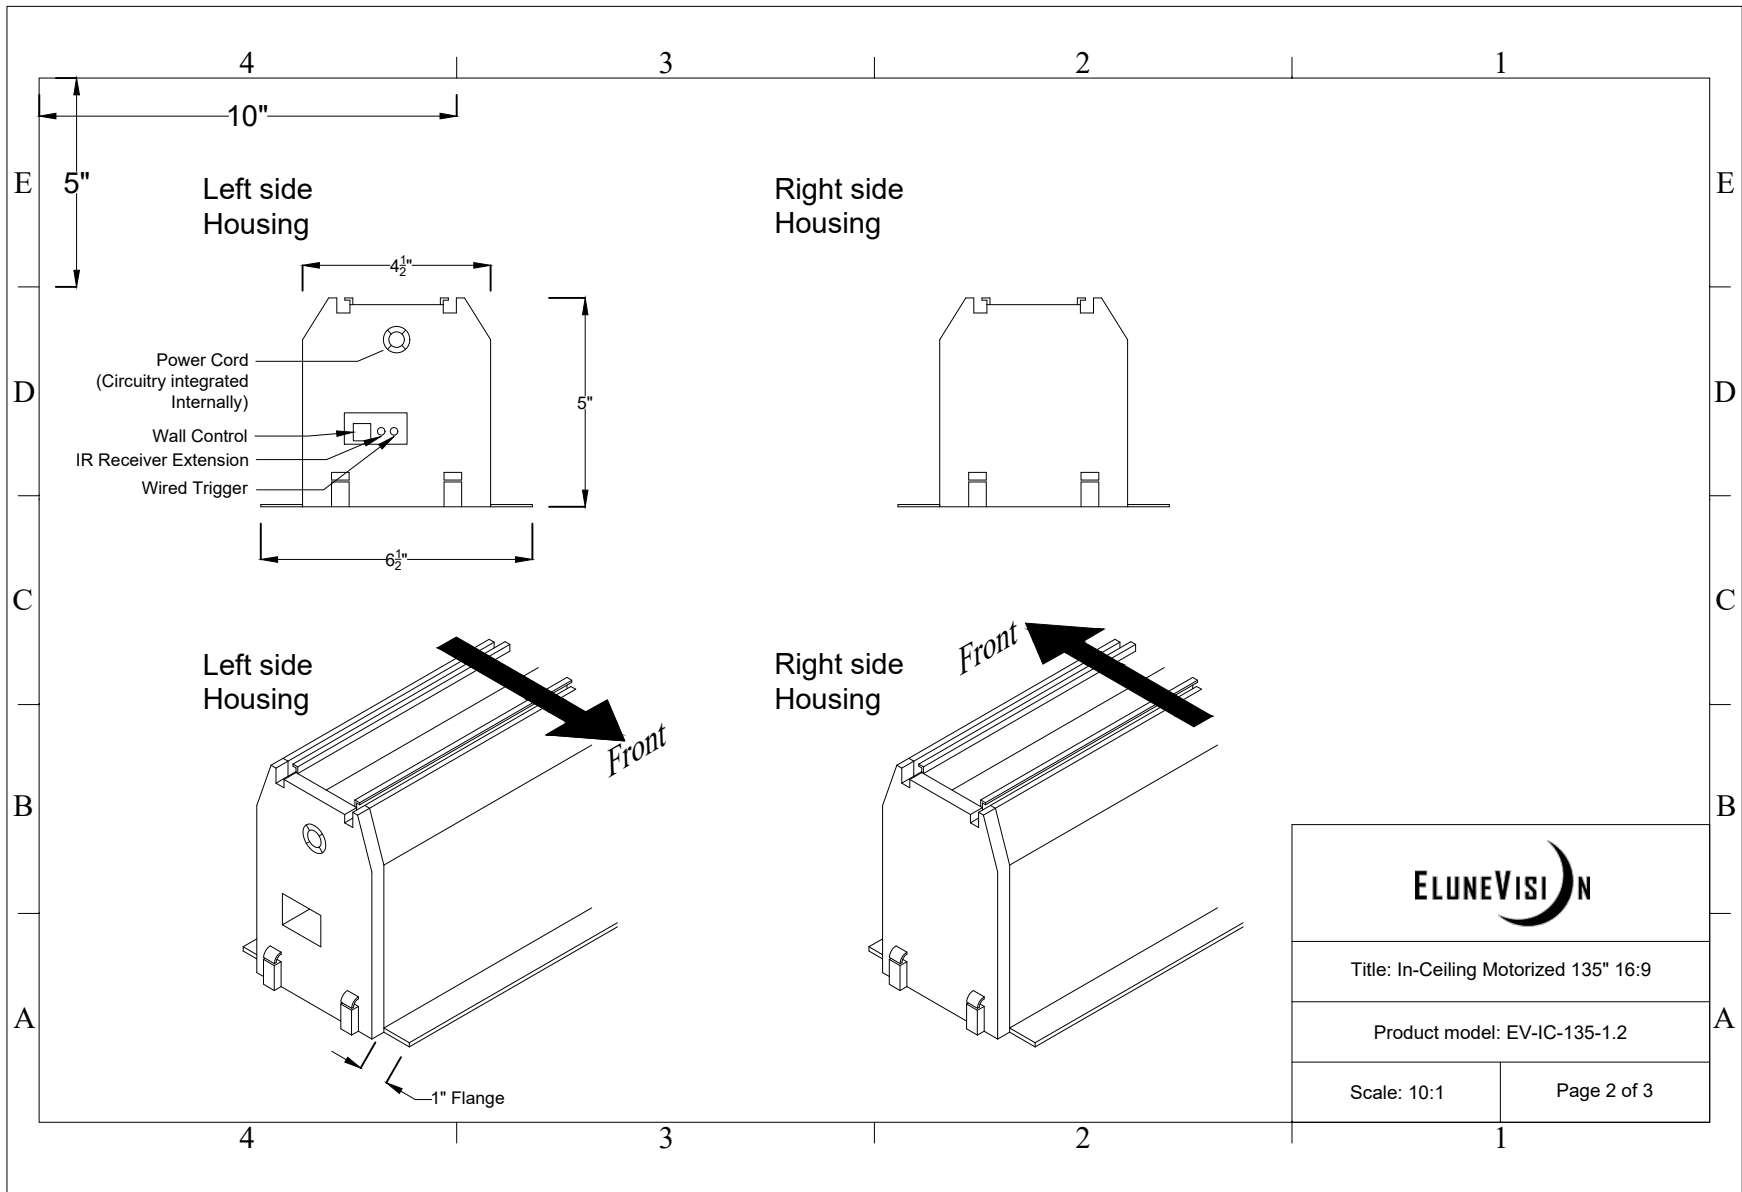

ELUNEVISION	
Title: In-Ceiling Motorized 135" 16:9	
Product model: EV-IC-135-1.2	
Scale: 1:1	Page 1 of 3

Title: In-Ceiling Motorized 135" 16:9

Product model: EV-IC-135-1.2

Scale: 10:1

Page 2 of 3