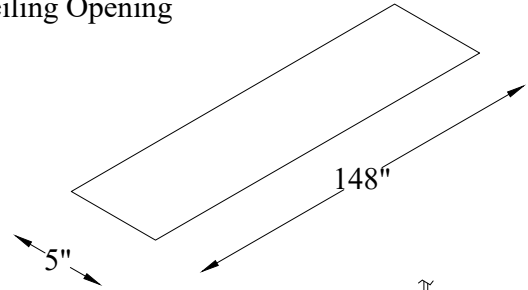

Mounting Diagrams

Ceiling Opening

Ceiling Mount

Title: In-Ceiling Motorized 150" 16:9

Product model: EV-IC-150-1.2

Not to Scale

Page 3 of 3