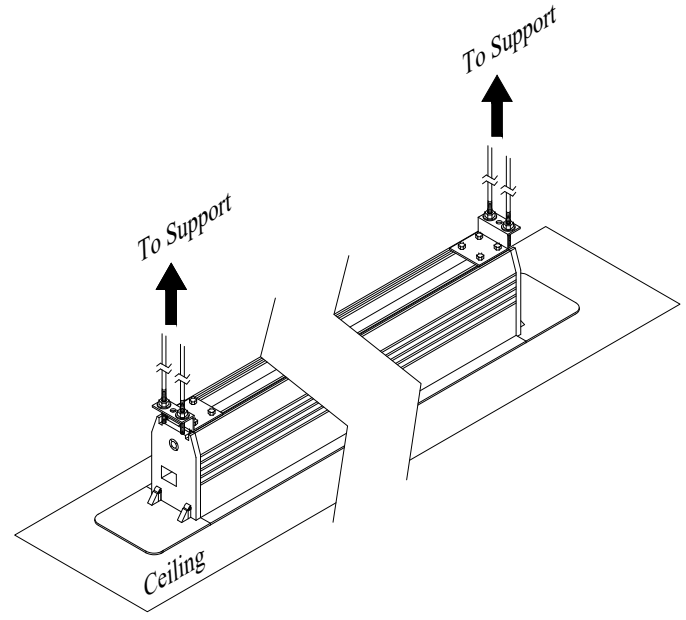

Mounting Diagrams

Ceiling Opening

Ceiling Mount

Title: In-Ceiling Motorized 150" 16:9

Product model: EV-IC-150-1.2

Not to Scale

Page 3 of 3