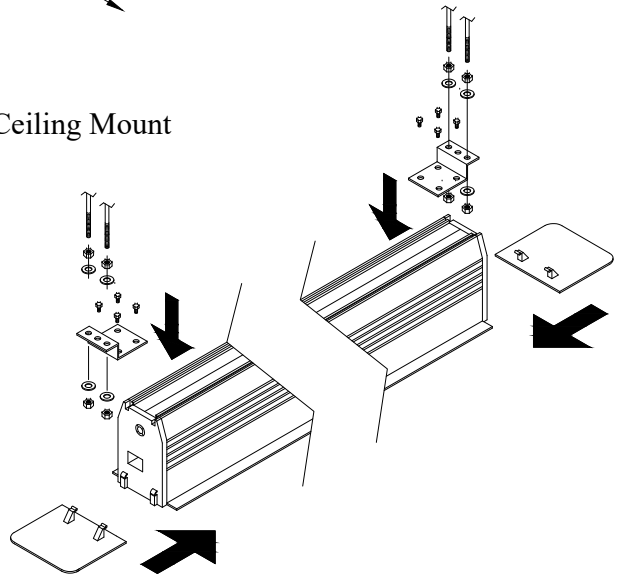

Mounting Diagrams

Ceiling Opening

Ceiling Mount

Title: In-Ceiling Motorized 150" 16:9

Product model: EV-IC-150-1.2

Not to Scale

Page 3 of 3