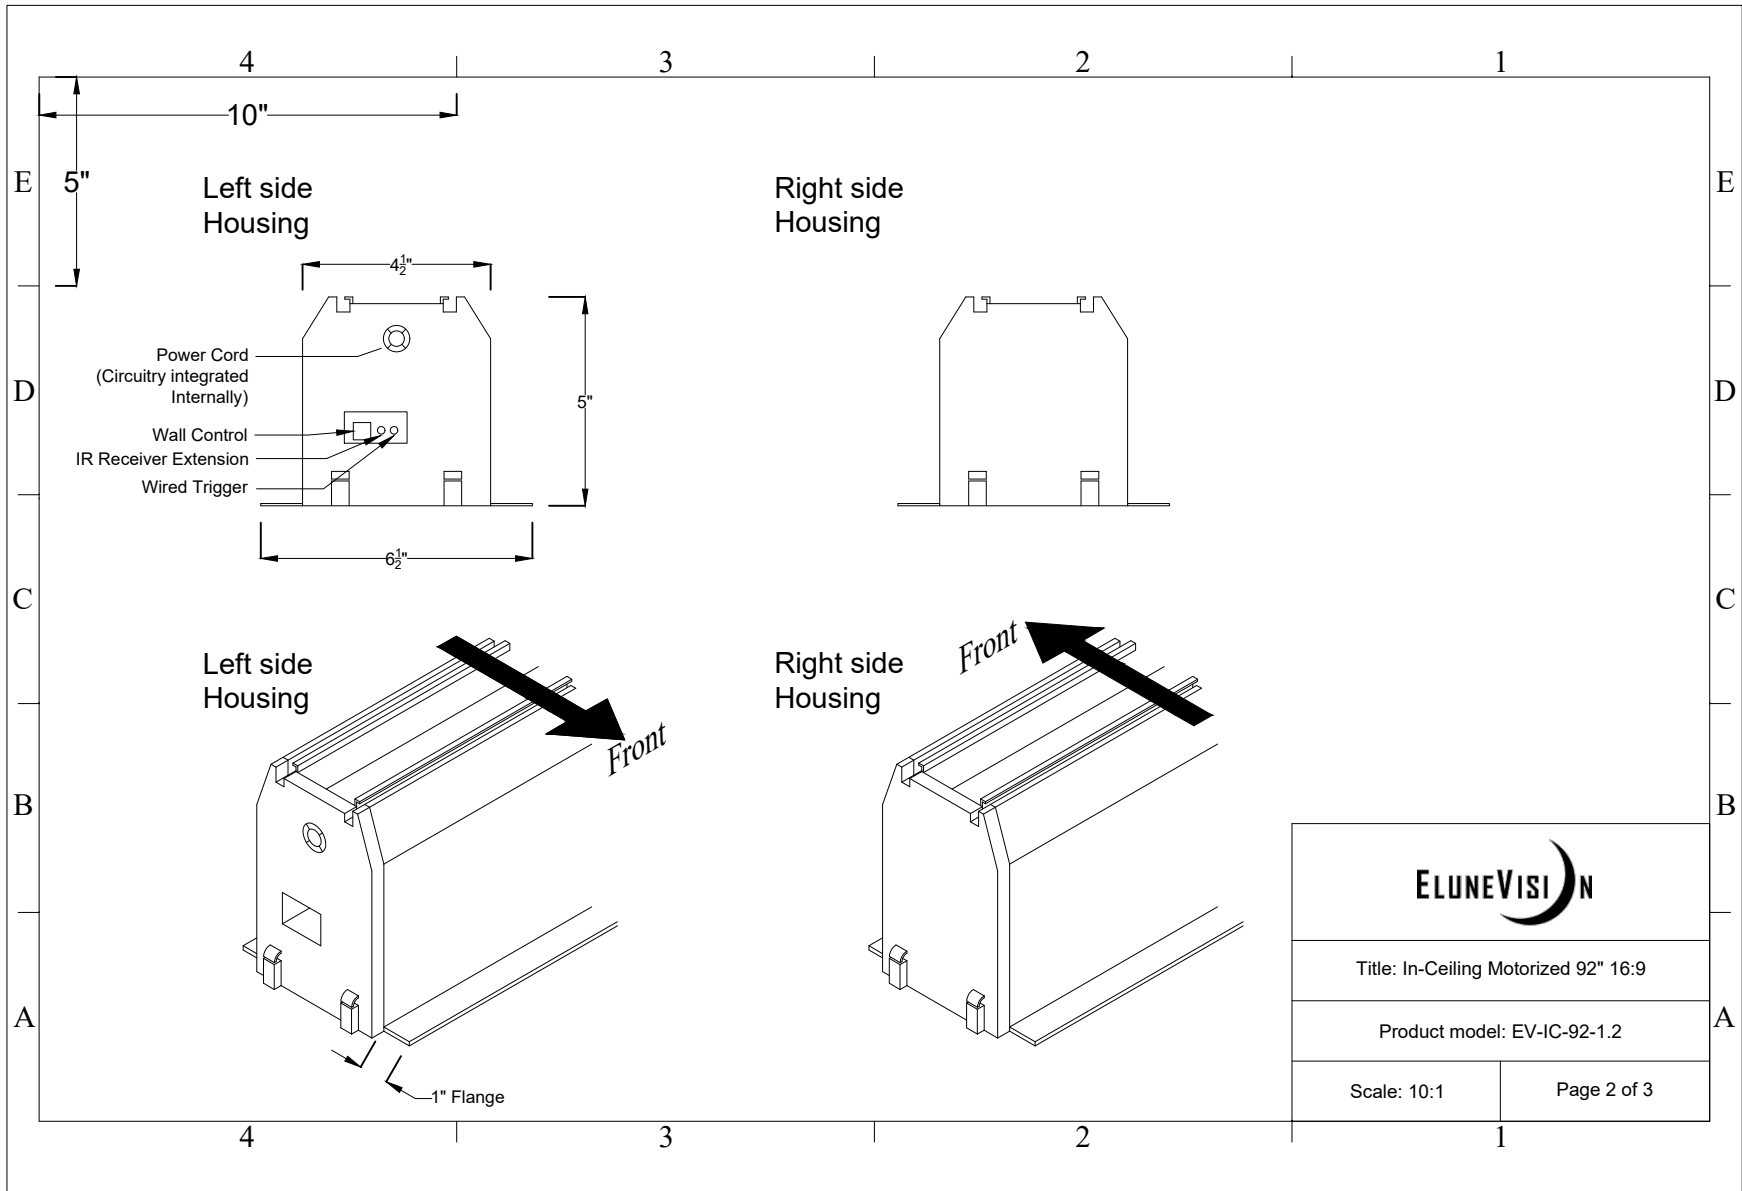

Title: In-Ceiling Motorized 92" 16:9

Product model: EV-IC-92-1.2

Scale: 1:1

Page 1 of 3

Title: In-Ceiling Motorized 92" 16:9

Product model: EV-IC-92-1.2

Scale: 10:1

Page 2 of 3

Mounting Diagrams

Ceiling Opening

Ceiling Mount

Title: In-Ceiling Motorized 92" 16:9

Product model: EV-IC-92-1.2

Not to Scale

Page 3 of 3