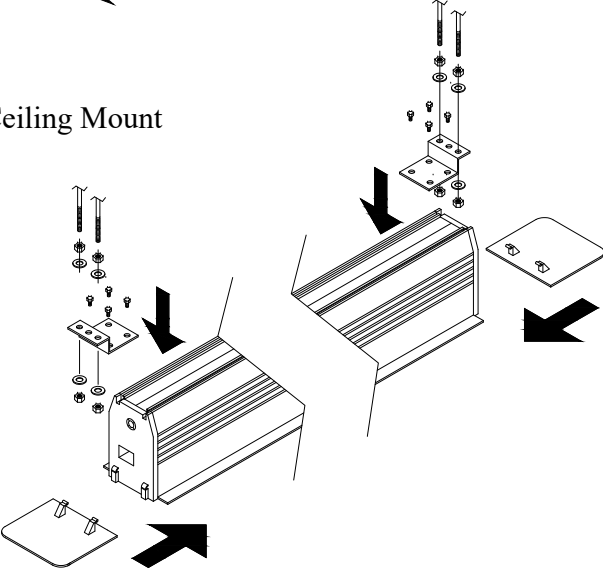

Title: In-Ceiling Motorized 92" 16:9

Product model: EV-IC-92-1.2

Scale: 1:1

Page 1 of 3

Title: In-Ceiling Motorized 92" 16:9

Product model: EV-IC-92-1.2

Scale: 10:1

Page 2 of 3

Mounting Diagrams

Ceiling Opening

Ceiling Mount

Title: In-Ceiling Motorized 92" 16:9

Product model: EV-IC-92-1.2

Not to Scale

Page 3 of 3