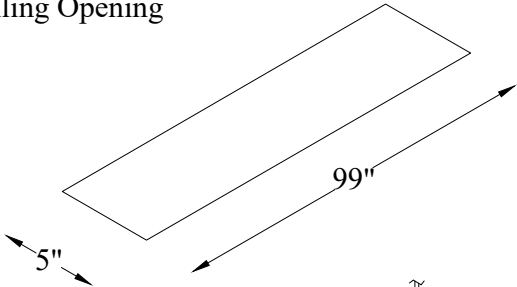

Title: In-Ceiling Motorized 92" 16:9

Product model: EV-IC-92-1.2

Scale: 1:1

Page 1 of 3

Title: In-Ceiling Motorized 92" 16:9

Product model: EV-IC-92-1.2

Scale: 10:1

Page 2 of 3

Mounting Diagrams

Ceiling Opening

Ceiling Mount

Title: In-Ceiling Motorized 92" 16:9

Product model: EV-IC-92-1.2

Not to Scale

Page 3 of 3