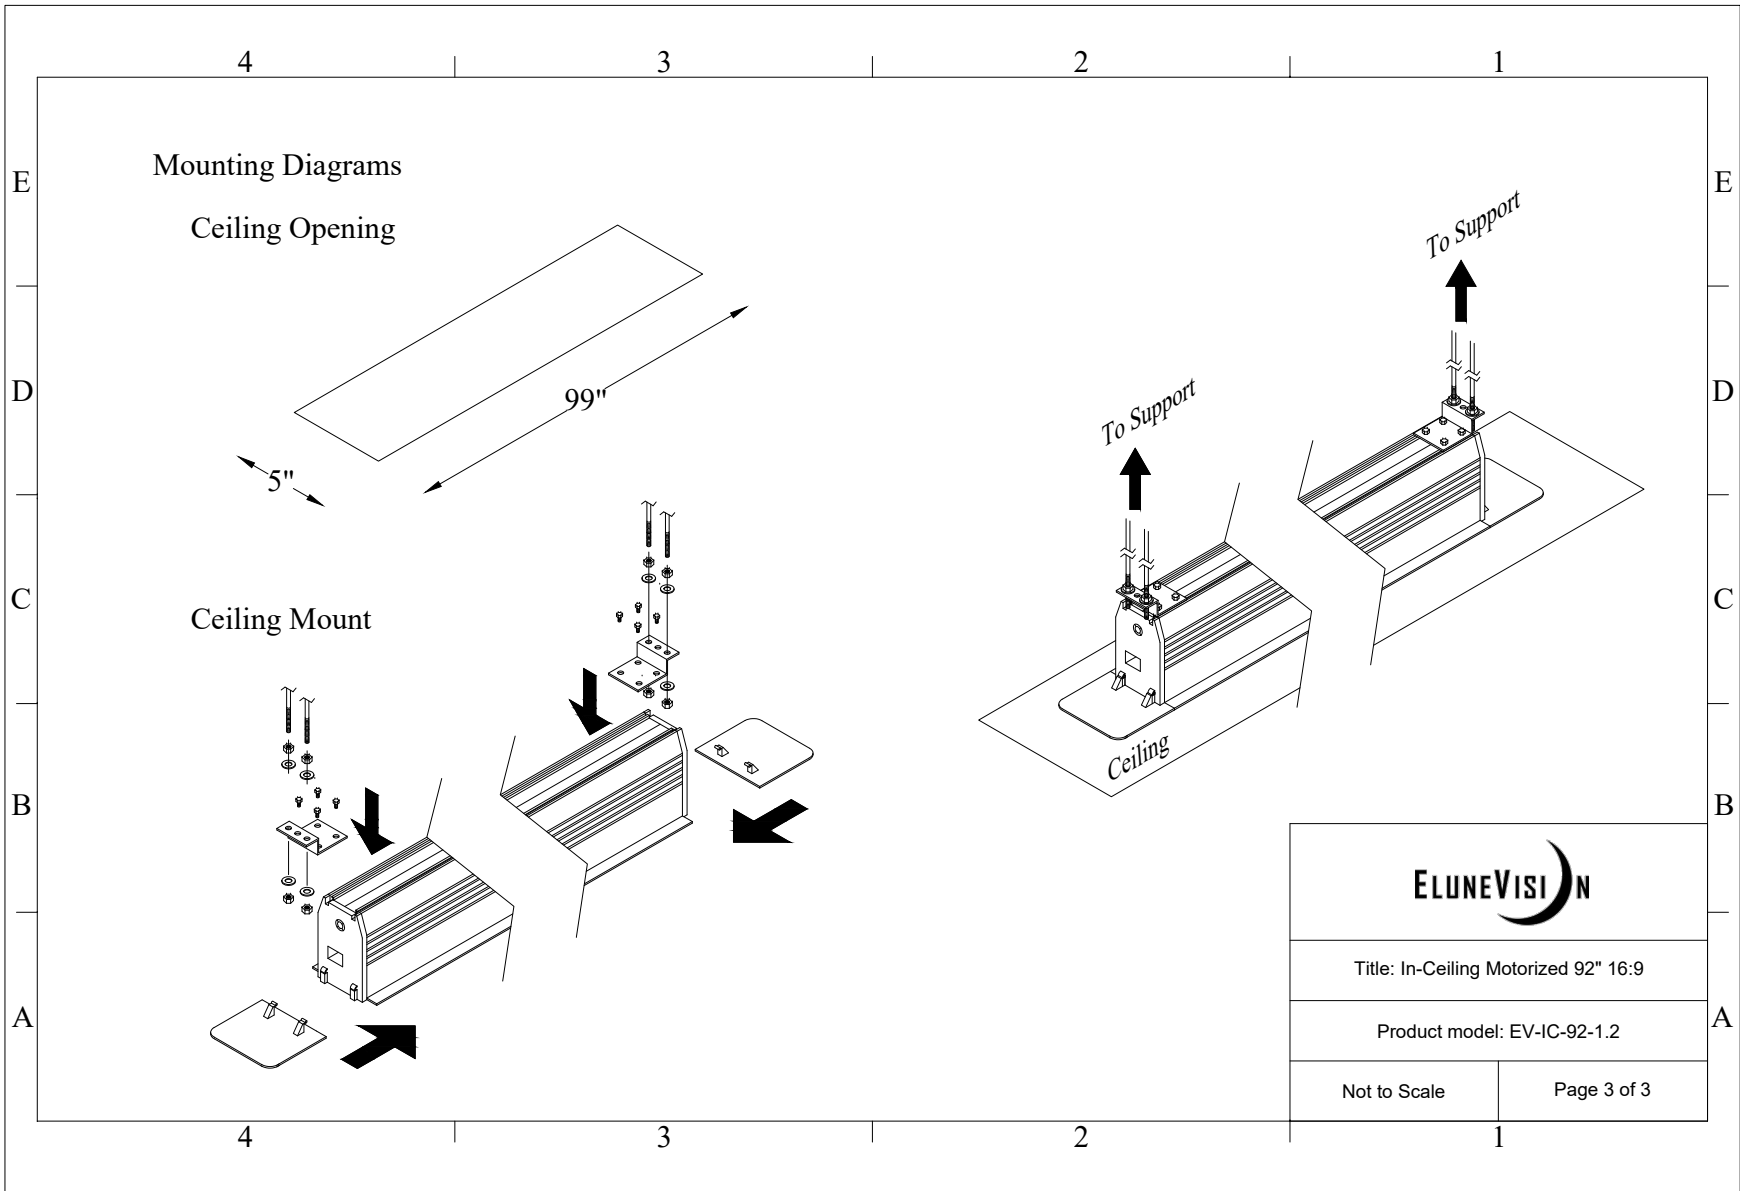

Title: In-Ceiling Motorized 92" 16:9

Product model: EV-IC-92-1.2

Scale: 1:1

Page 1 of 3

Title: In-Ceiling Motorized 92" 16:9

Product model: EV-IC-92-1.2

Scale: 10:1

Page 2 of 3

Mounting Diagrams

Ceiling Opening

Ceiling Mount

Title: In-Ceiling Motorized 92" 16:9

Product model: EV-IC-92-1.2

Not to Scale

Page 3 of 3