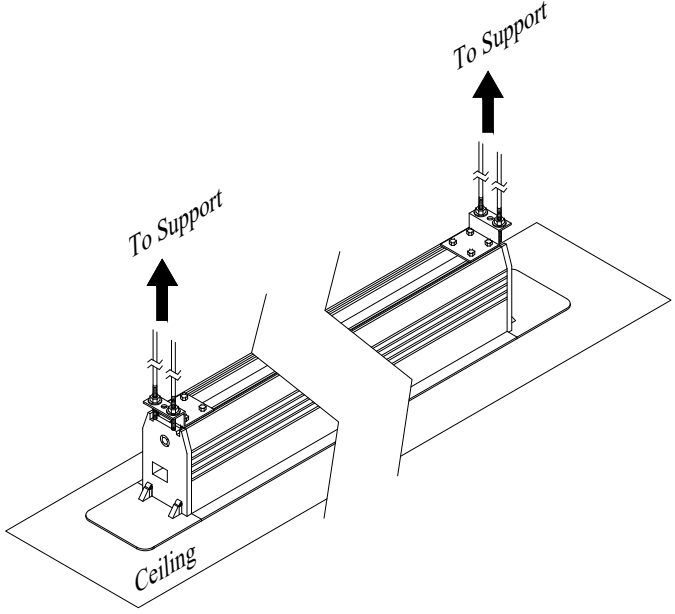

Title: In-Ceiling Motorized 92" 16:9

Product model: EV-IC-92-1.2

Scale: 1:1

Page 1 of 3

Title: In-Ceiling Motorized 92" 16:9

Product model: EV-IC-92-1.2

Scale: 10:1

Page 2 of 3

Mounting Diagrams

Ceiling Opening

Ceiling Mount

Title: In-Ceiling Motorized 92" 16:9

Product model: EV-IC-92-1.2

Not to Scale

Page 3 of 3