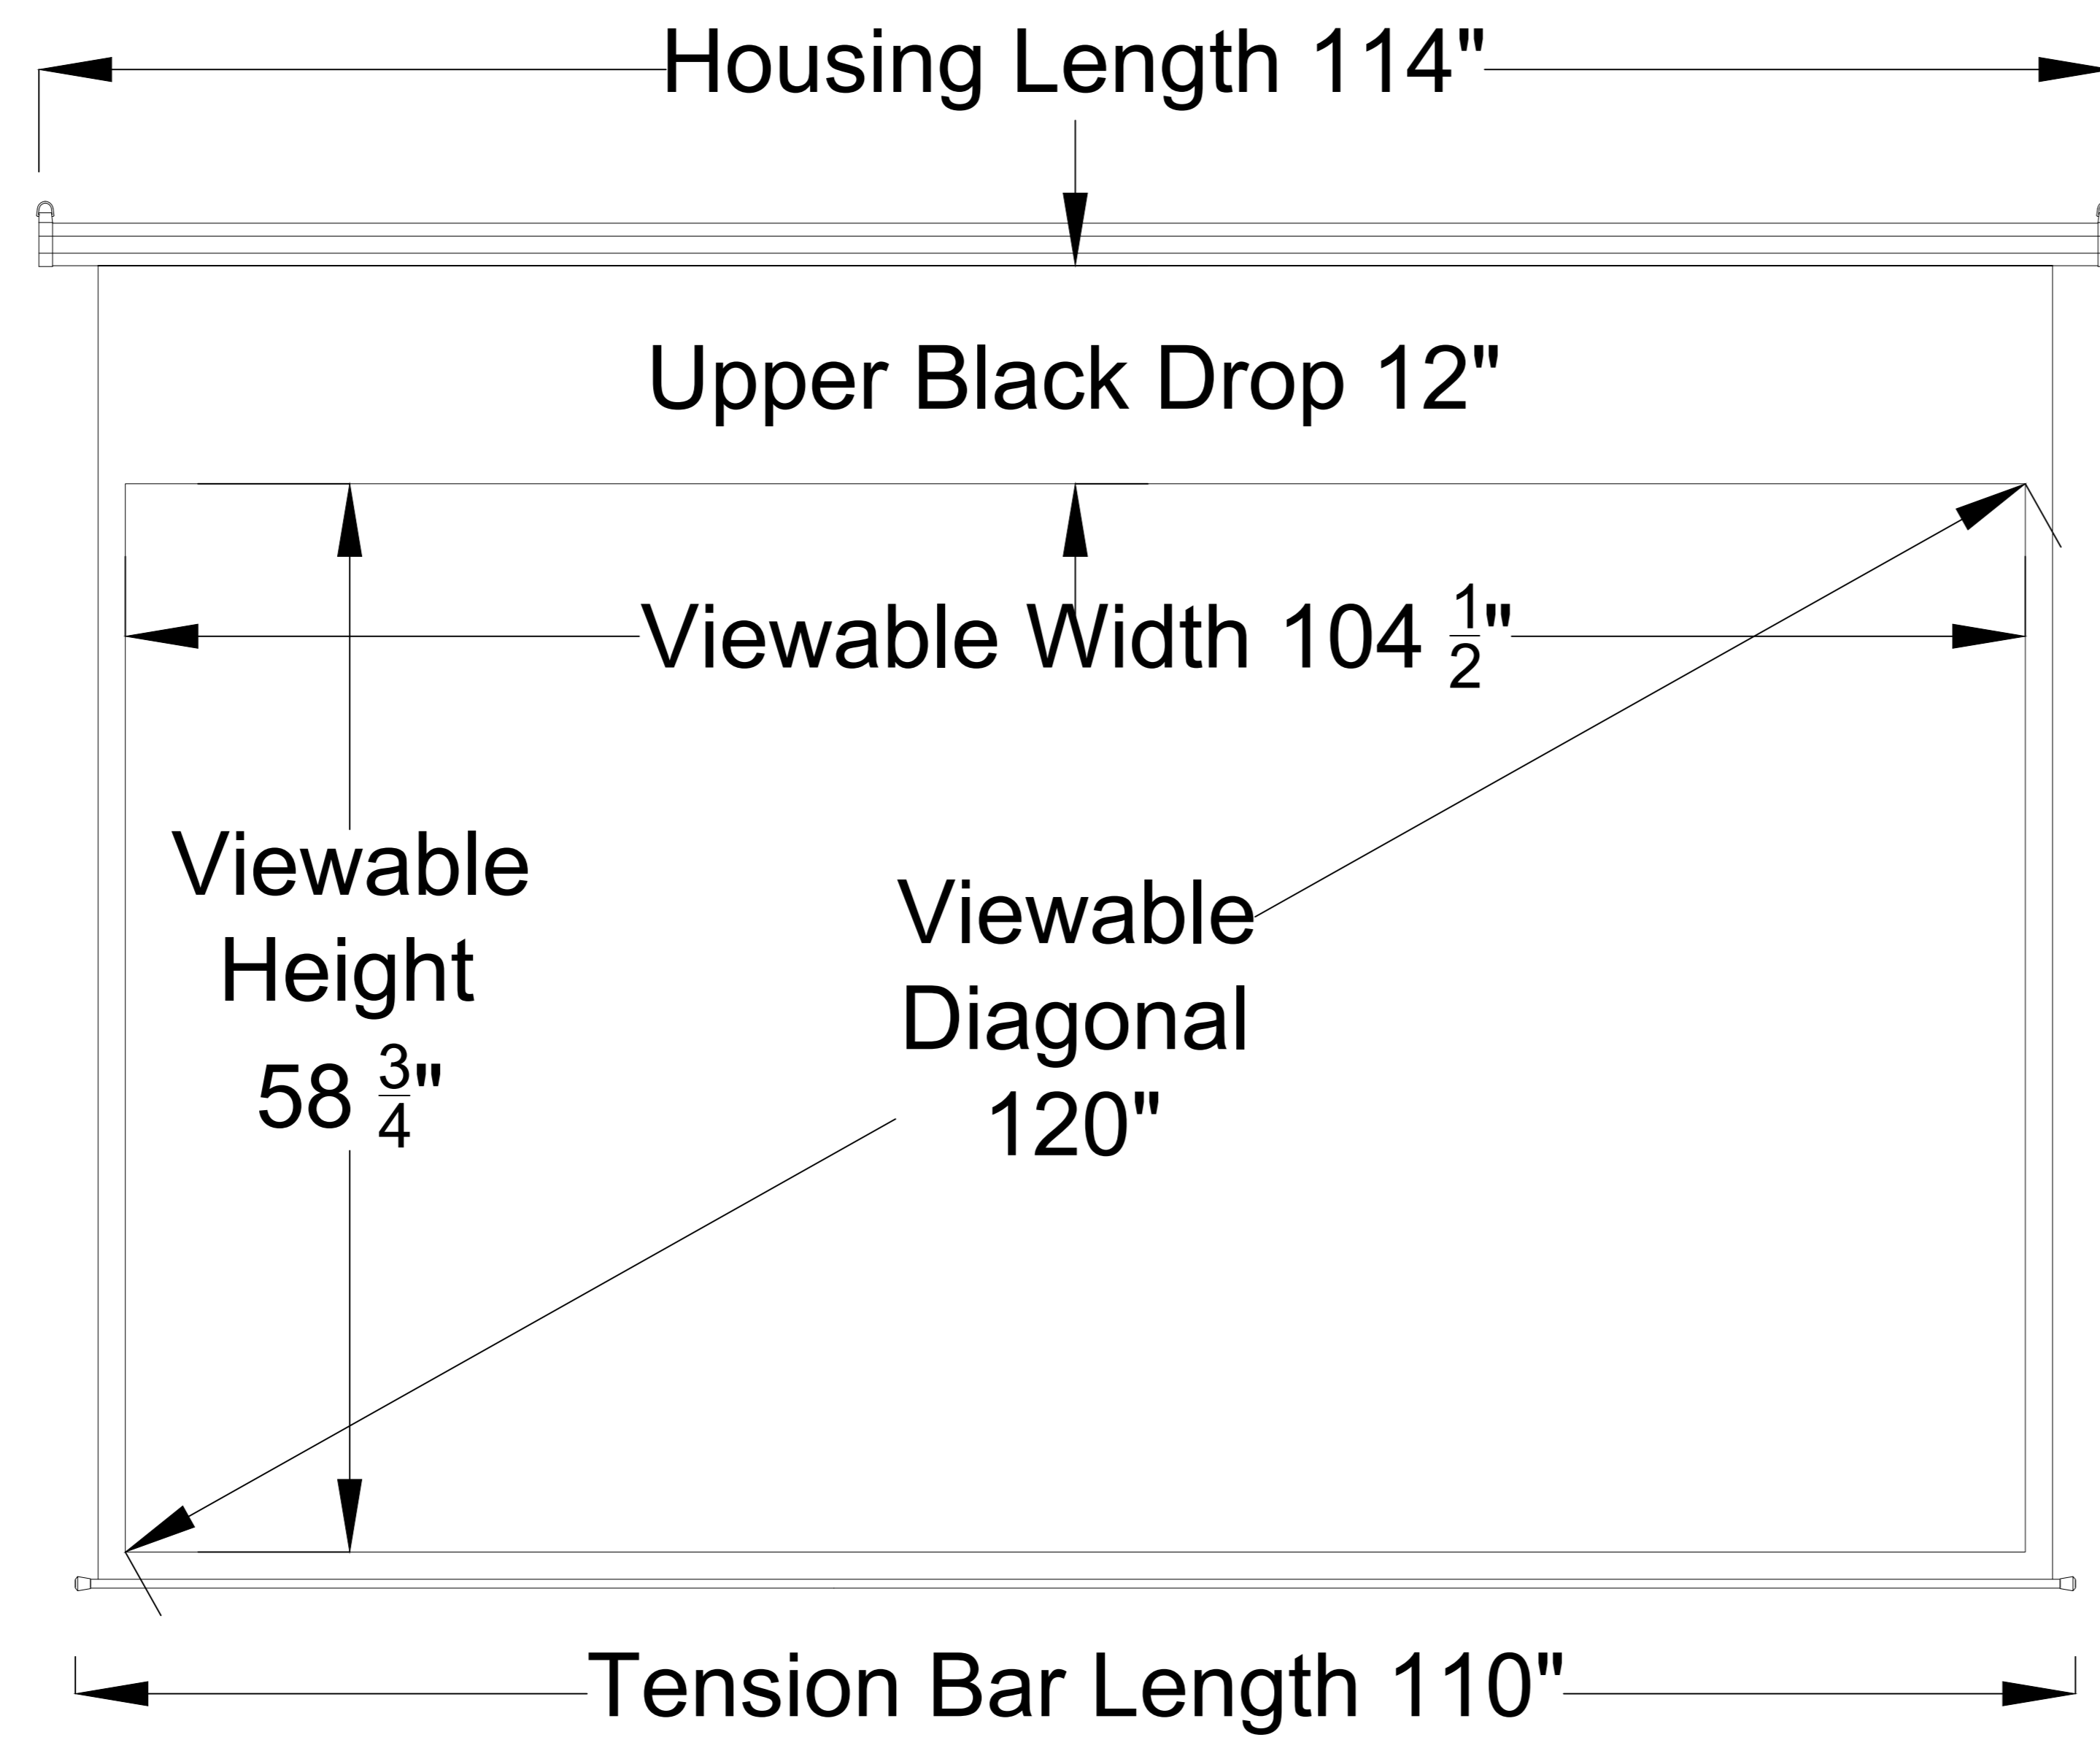

## Extended View

## Retracted View

Title: Juno Motorized Projection  
Screen 120" 16:9

Product Model: EV-J-120-1.0

Scale 1:1

Page 1 of 2