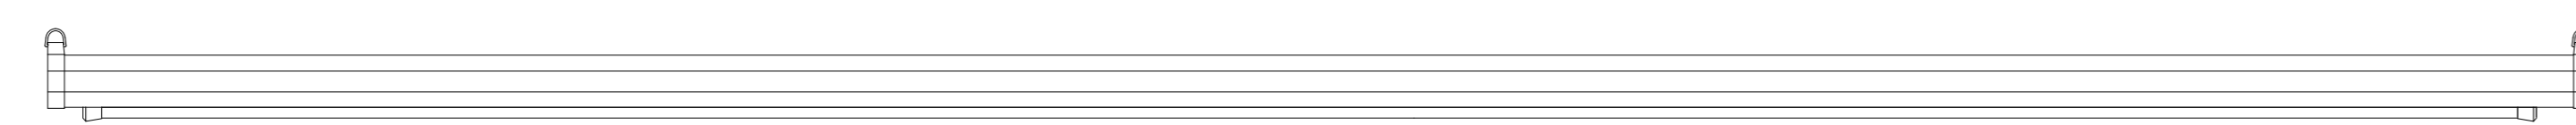

## Extended View

## Retracted View

Title: Juno Motorized Projection  
Screen 120" 16:9

Product Model: EV-J-120-1.0

Scale 1:1

Page 1 of 2