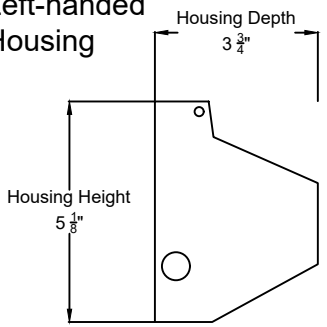

Left-handed Housing

Wall Mounting

Screen can be directly secured to wall

Ceiling Mounting

Screen may be hung from a hook mounted to ceiling

ELUNEVISION	
Professional Large Motorized Screen 165" 16:9	
Product Model: EV-LM-165-1.2	
not to scale	Page 2 of 2