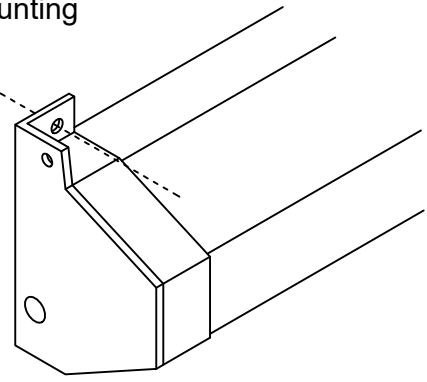

Left-handed Housing

Wall Mounting

Screen can be directly secured to wall

Ceiling Mounting

Screen may be hung from a hook mounted to ceiling

ELUNEVISION	
Professional Large Motorized Screen 165" 16:9	
Product Model: EV-LM-165-1.2	
not to scale	Page 2 of 2