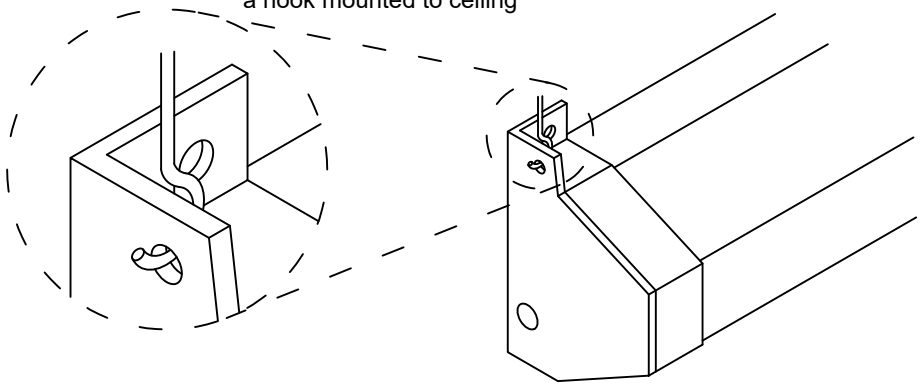

Left-handed Housing

Wall Mounting

Screen can be directly secured to wall

Ceiling Mounting

Screen may be hung from a hook mounted to ceiling

ELUNEVISION	
Professional Large Motorized Screen 165" 16:9	
Product Model: EV-LM-165-1.2	
not to scale	Page 2 of 2