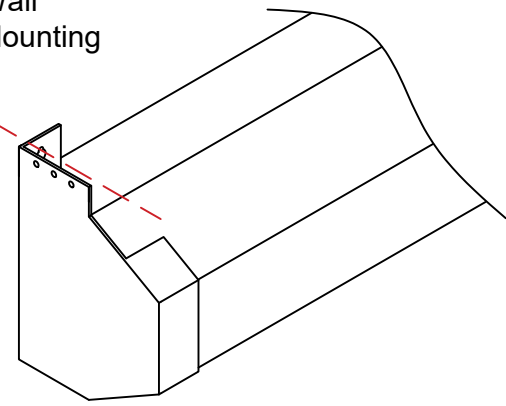

|   |             |
|---|-------------|
| File: C:\Users\Steven\Desktop\AutoCAD Drawing for invalid reference |             |
| Hermes Motorized Tab Tensioned Screen 189" 16:10                    |             |
| Product Model: EV-LT-189-1.2-1610                                   |             |
| not to scale  | Page 1 of 2 |

Left-Handed Housing

Wall Mounting

Screen can be directly mounted to the wall

Ceiling Mounting

Screen may be hung from a hook mounted to the ceiling

|  |             |
|--|-------------|
| File: C:\Users\Steven\Desktop\AutoCAD Data\Hermes Motorized Tab Tensioned Screen 189" 16:10.dwg<br><del>Missing or invalid reference</del> |             |
| Hermes Motorized Tab Tensioned Screen 189" 16:10   |             |
| Product Model: EV-LT-189-1.2-1610  |             |
| not to scale   | Page 2 of 2 |