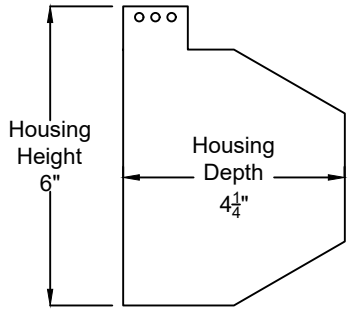

|   |             |
|---|-------------|
| File: C:\Users\Steven\Desktop\AutoCAD Drawing for invalid reference |             |
| Hermes Motorized Tab Tensioned Screen 189" 16:10                    |             |
| Product Model: EV-LT-189-1.2-1610                                   |             |
| not to scale  | Page 1 of 2 |

Left-Handed Housing

Wall Mounting

Screen can be directly mounted to the wall

Ceiling Mounting

Screen may be hung from a hook mounted to the ceiling

|  |             |
|--|-------------|
| File: C:\Users\Steven\Desktop\AutoCAD Data\Hermes Motorized Tab Tensioned Screen 189" 16:10.dwg<br><del>Missing or invalid reference</del> |             |
| Hermes Motorized Tab Tensioned Screen 189" 16:10   |             |
| Product Model: EV-LT-189-1.2-1610  |             |
| not to scale   | Page 2 of 2 |