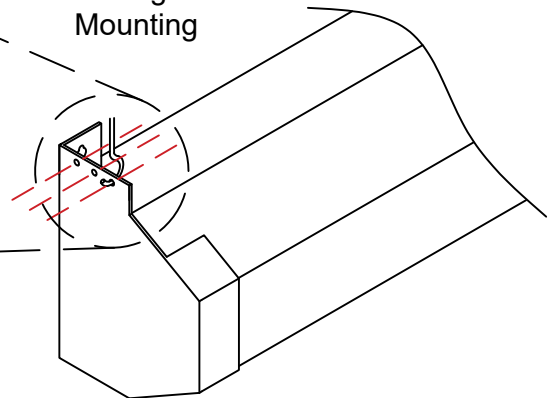

Left-Handed Housing

Wall Mounting

Screen can be directly mounted to the wall

Ceiling Mounting

Screen may be hung from a hook mounted to the ceiling

|  |             |
|--|-------------|
| File: C:\Users\Steven\Desktop\AutoCAD Data\Hermes Motorized Tab Tensioned Screen 189" 16:10.dwg<br><del>Missing or invalid reference</del> |             |
| Hermes Motorized Tab Tensioned Screen 189" 16:10   |             |
| Product Model: EV-LT-189-1.2-1610  |             |
| not to scale   | Page 2 of 2 |