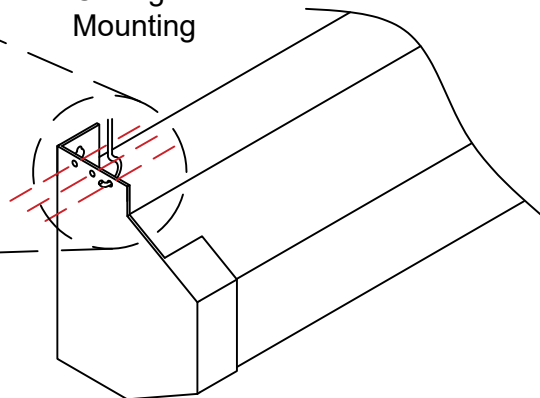

Left-Handed Housing

Wall Mounting

Screen can be directly mounted to the wall

Ceiling Mounting

Screen may be hung from a hook mounted to the ceiling

Hermes Motorized Tab Tensioned Screen 165" 16:9 Rear Projection

Product Model: EV-LTR-165-1.2

not to scale

Page 2 of 2