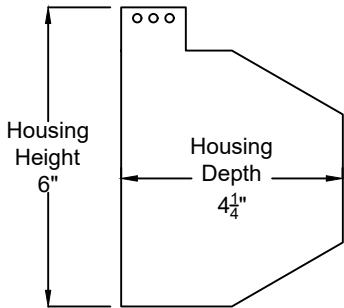

Left-Handed Housing

Wall Mounting

Screen can be directly mounted to the wall

Ceiling Mounting

Screen may be hung from a hook mounted to the ceiling

Hermes Motorized Tab Tensioned Screen 165" 16:9 Rear Projection

Product Model: EV-LTR-165-1.2

not to scale

Page 2 of 2