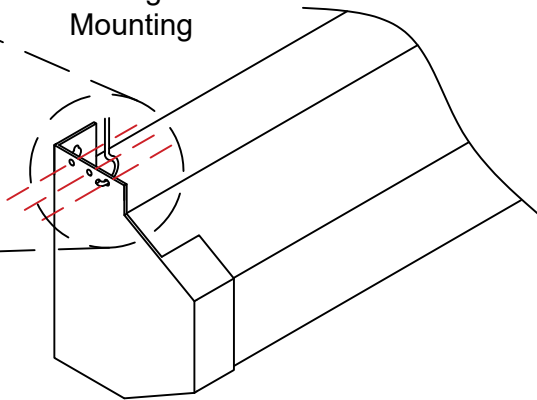

Left-Handed Housing

Wall
Mounting

Screen can be directly mounted to the wall

Ceiling
Mounting

Screen may be hung from a hook mounted to the ceiling

Hermes Motorized Tab Tensioned Screen 200" 16:9 Rear Projection

Product Model: EV-LTR-200-1.2

not to scale

Page 2 of 2