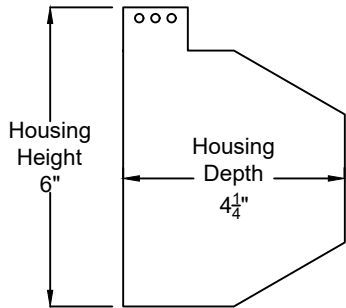

Left-Handed Housing

Wall
Mounting

Screen can be directly mounted to the wall

Ceiling
Mounting

Screen may be hung from a hook mounted to the ceiling

Hermes Motorized Tab Tensioned Screen 200" 16:9 Rear Projection

Product Model: EV-LTR-200-1.2

not to scale

Page 2 of 2