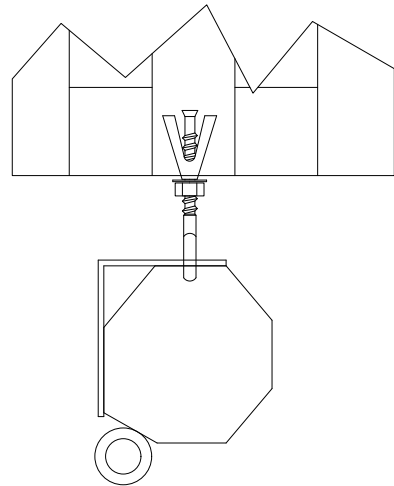

Mounting Methods

Wall Mounting

Ceiling Mounting

Mounting Bracket on Housing

Triton Manual Pull-Down
Screen 100" 4:3

Product Model: EV-M-100-1.2-4:3

not to scale

Page 2 of 2