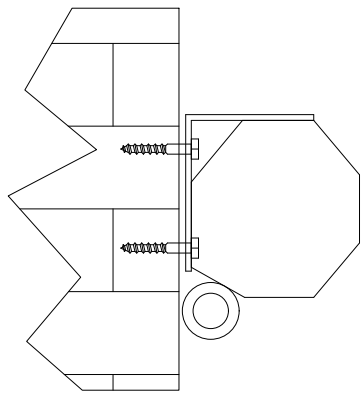

Mounting Methods

Wall Mounting

Ceiling Mounting

Mounting Bracket on Housing

Triton Manual Pull-Down
Screen 100" 4:3

Product Model: EV-M-100-1.2-4:3

not to scale

Page 2 of 2