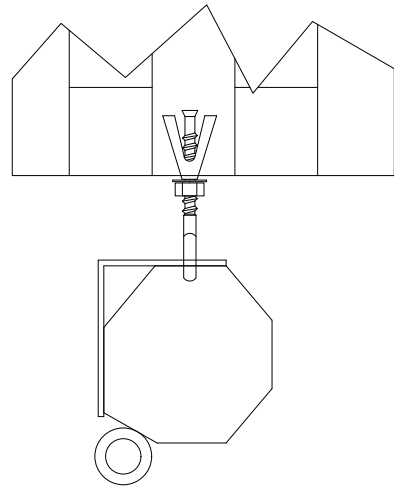

Mounting Methods

Wall Mounting

Ceiling Mounting

Mounting Bracket on Housing

Triton Manual Pull-Down  
Screen 106" 16:9

Product Model: EV-M-106-1.2

not to scale

Page 2 of 2