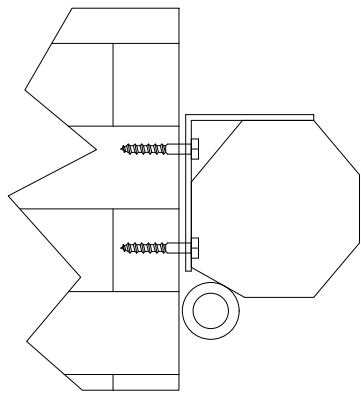

Mounting Methods

Wall Mounting

Ceiling Mounting

Mounting Bracket on Housing

Triton Manual Pull-Down  
Screen 106" 16:9

Product Model: EV-M-106-1.2

not to scale

Page 2 of 2