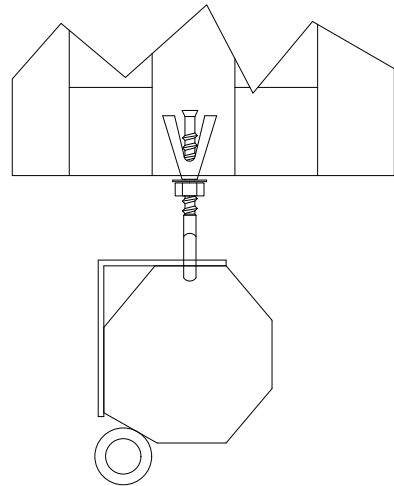

Mounting Methods

Wall Mounting

Ceiling Mounting

Mounting Bracket on Housing

Triton Manual Pull-Down  
Screen 120 4:3

Product Model: EV-M-120-1.2-4:3

not to scale

Page 2 of 2