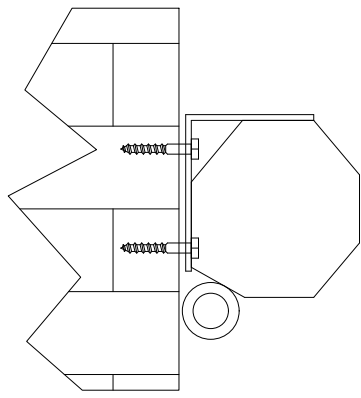

Mounting Methods

Wall Mounting

Ceiling Mounting

Mounting Bracket on Housing

Triton Manual Pull-Down  
Screen 120 4:3

Product Model: EV-M-120-1.2-4:3

not to scale

Page 2 of 2