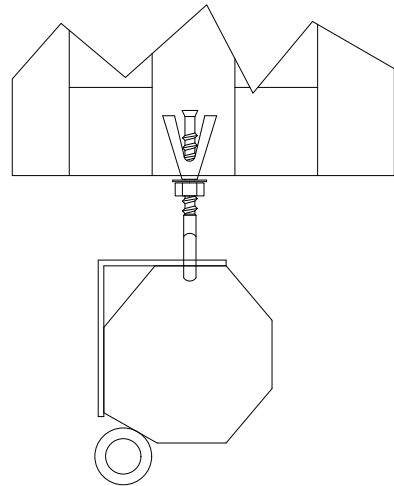

Mounting Methods

Wall Mounting

Ceiling Mounting

Mounting Bracket on Housing

Triton Manual Pull-Down
Screen 120" 16:9

Product Model: EV-M-120-1.2

not to scale

Page 2 of 2