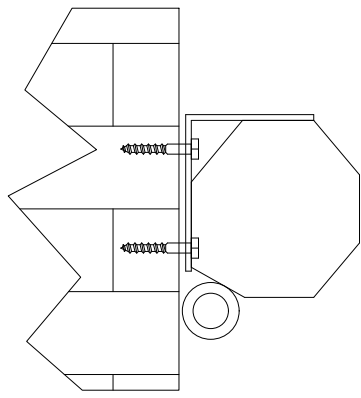

Mounting Methods

Wall Mounting

Ceiling Mounting

Mounting Bracket on Housing

Triton Manual Pull-Down
Screen 120" 16:9

Product Model: EV-M-120-1.2

not to scale

Page 2 of 2