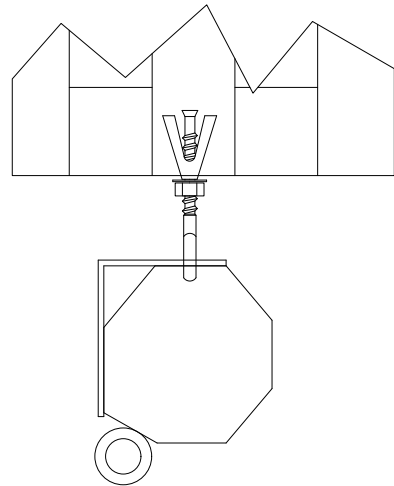

Mounting Methods

Wall Mounting

Ceiling Mounting

Mounting Bracket on Housing

Triton Manual Pull-Down
Screen 128" 16:9

Product Model: EV-M-128-1.2

not to scale

Page 2 of 2