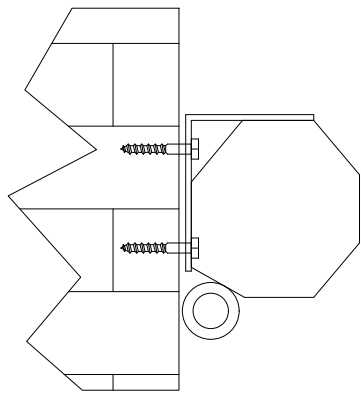

Mounting Methods

Wall Mounting

Ceiling Mounting

Mounting Bracket on Housing

Triton Manual Pull-Down
Screen 128" 16:9

Product Model: EV-M-128-1.2

not to scale

Page 2 of 2