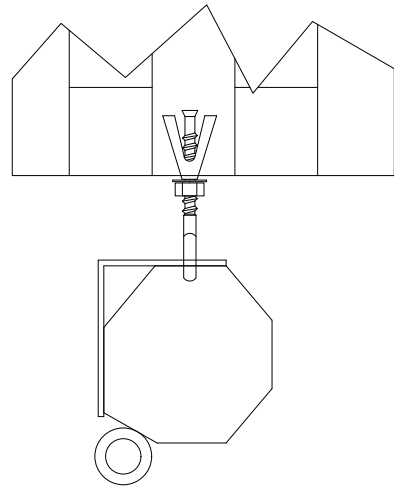

Mounting Methods

Wall Mounting

Ceiling Mounting

Mounting Bracket on Housing

Triton Manual Pull-Down
Screen 135" 4:3

Product Model: EV-M-135-1.2-4:3

not to scale

Page 2 of 2