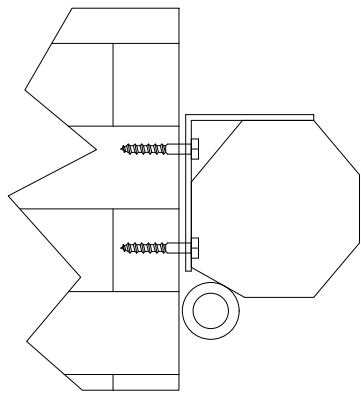

Mounting Methods

Wall Mounting

Ceiling Mounting

Mounting Bracket on Housing

Triton Manual Pull-Down
Screen 135" 4:3

Product Model: EV-M-135-1.2-4:3

not to scale

Page 2 of 2