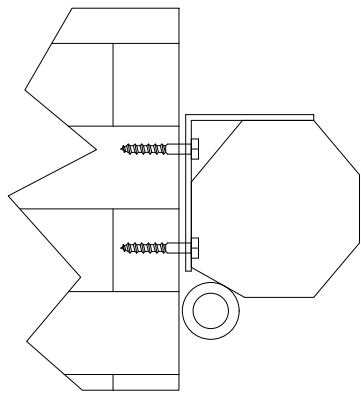

Mounting Methods

Wall Mounting

Ceiling Mounting

Mounting Bracket on Housing

Triton Manual Pull-Down
Screen 135" 16:9

Product Model: EV-M-135-1.2

not to scale

Page 2 of 2