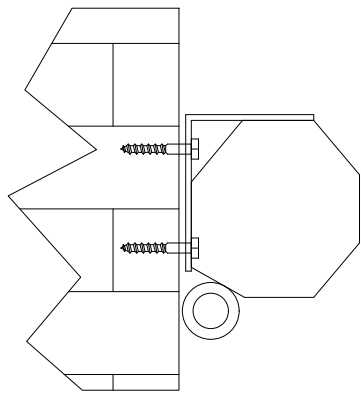

Mounting Methods

Wall Mounting

Ceiling Mounting

Mounting Bracket on Housing

Triton Manual Pull-Down
Screen 50" x 50" 1:1

Product Model: EV-M-50*50-1.2-1:1

not to scale

Page 2 of 2