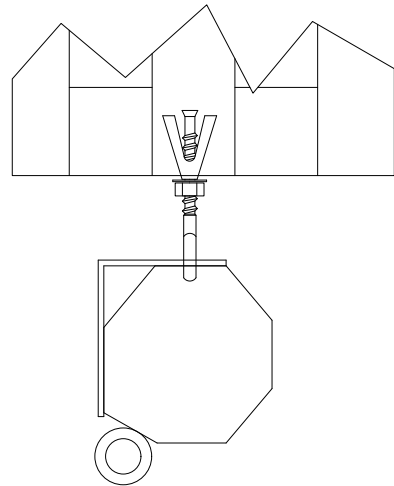

Mounting Methods

Wall Mounting

Ceiling Mounting

Mounting Bracket on Housing

Triton Manual Pull-Down
Screen 50" x 50" 1:1

Product Model: EV-M-50*50-1.2-1:1

not to scale

Page 2 of 2